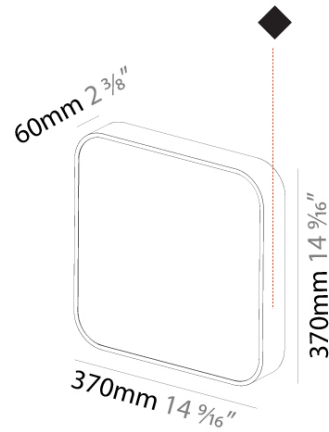

GENERAL

Series: Smoothy
Subseries: Smoothy Flat
Brand: Prolicht
Division: Architectural
Mounting Type: Surface
Mounting Location: Ceiling
Subcategory: Ambient

PHYSICAL

Shape: Square
Length (mm): 370
Length (in): 14 9/16
Height (mm): 370
Depth (mm): 60
Height (in): 14 9/16
Depth (in): 2 3/8
Light Distribution: Direct
Weight (kg): 3.16
Weight (lbs): 6.94
Diffuser: PMMA - Opal
Fixture Finish: SSR / BKV / CWI / CRY / HAB / UFT / ITA / RUA / FTG / MYG / LOD / PUS / FRO / FUP / KIA / POP / BLS / SPG / MEY / GOH / GUM / CHC / COM / ABZ / JAG / OBR / MOS / ROR
Fixture Material: Extruded Aluminum / Steel

ELECTRICAL

Lamp Type: LED (Zhaga Standard)
Input Wattage (W): 13.2
Total Output Wattage (W): 12
Dimming: Non-Dimmable
Driver Included: Yes
Driver Location: Integrated
Driver Type: Constant Current - Universal
Driver Class: Class 2
Input Voltage (V): 120 - 277
Constant Current (MA): 350
Upon Request: (Not included - see components) Integral: 0-10Vdc dimming / Phase dimming 120Vac only

LED

Color Temperature (°K): 3000 / 3500 / 4000
Max. Delivered Lumen (lm): 1200 / 1225 / 1250
CRI: >80 CRI
Lamp Life (hrs): 50000

RATINGS AND CERTIFICATIONS

Certified By: Certified for North American Standards
IP rating: IP20

PROJECT
TYPE
SPECIFIER
QUANTITY
DATE