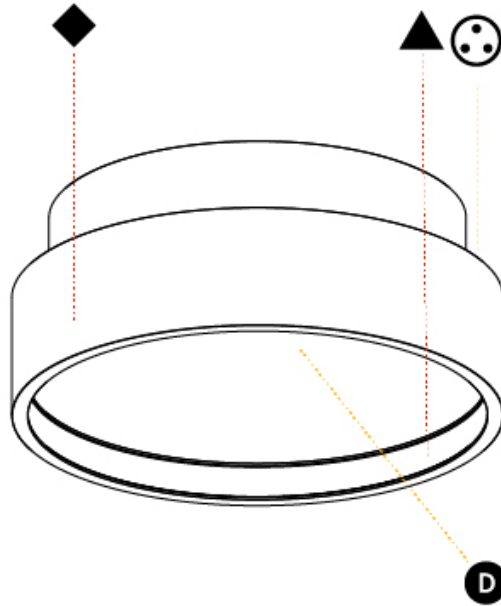

SIGN DIVA SURFACE

A3D085-

PROJECT _____

TYPE _____

SPECIFIER _____

QUANTITY _____

DATE _____