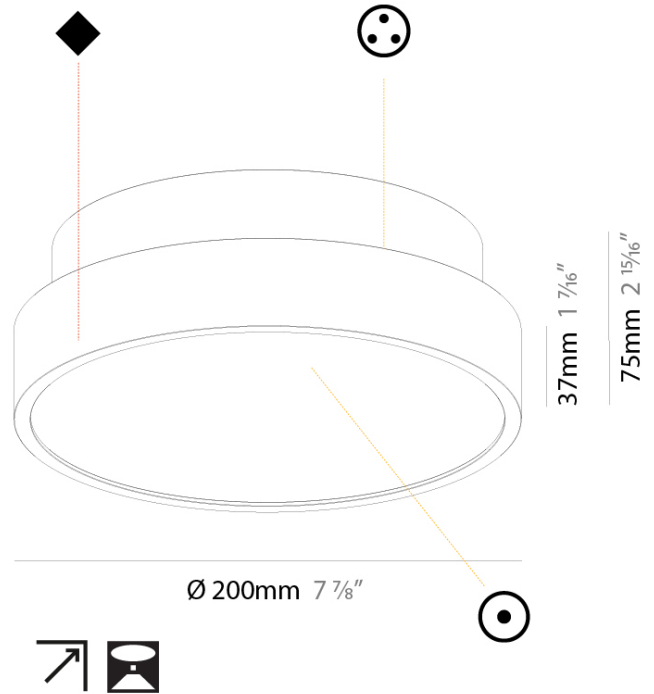

GENERAL

Series: Sign Diva
Subseries: Sign Diva
Partner: Prolicht
Division: Architectural
Installation: Surface
Product Type: Ceiling Surface
Mounting Location: Ceiling
Light Distribution: Direct / Indirect

PHYSICAL

Shape: Round
Diameter (mm): 200
Diameter (in): 7 7/8
Height (mm): 75
Height (in): 2 15/16
Weight (kg): 1.12
Weight (lbs): 2.469
Diffuser: Direct - PMMA - Opal/Micro-Prism/Sparkling Secret/Vintage Industrial with Shine Ring / Indirect - White/Yellow/Orange/Red/Blue/Green
Fixture Finish: SSR / BKV / CWI / CRY / HAB / UFT / ITA / RUA / FTG / MYG / LOD / PUS / FRO / FUP / KIA / POP / BLS / SPG / MEY / GOH / CHC / COM / ABZ / JAG / OBR / MOS / ROR
Fixture Material: PMMA / Extruded Aluminum / Steel

ELECTRICAL

Lamp Type: LED (Zhaga Standard)
Input Wattage (W): 12.1
Total Output Wattage (W): 11
Dimming: Tri-Mode (Non-Dimming and Phase Dimming (120Vac only) and 0-10V Dimming)
Driver Included: Yes
Driver Location: Integrated
Driver Type: Constant Current - Universal
Driver Class: Class 2
Input Voltage (V): 120 - 277
Constant Current (MA): 350

LED

Color Temperature (°K): 3000 / 3500 / 4000
Max. Delivered Lumen (lm): 1100 / 1117 / 1140
CRI: >90 CRI
Lamp Life (hrs): 50000

RATINGS AND CERTIFICATIONS

Certified By: Certified for North American Standards
IP rating: IP20

PROJECT
TYPE
SPECIFIER
QUANTITY
DATE