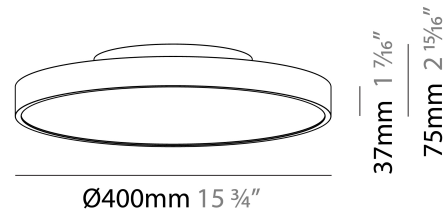

GENERAL

Series: Sign Diva
Subseries: Sign Diva
Partner: Prolicht
Division: Architectural
Installation: Surface
Product Type: Ceiling Surface
Mounting Location: Ceiling
Light Distribution: Direct / Indirect

PHYSICAL

Shape: Round
Diameter (mm): 400
Diameter (in): 15 3/4
Height (mm): 75
Height (in): 2 15/16
Weight (kg): 2.302
Weight (lbs): 5.075
Diffuser: Direct - PMMA - Opal/Micro-Prism/Sparkling Secret/Vintage Industrial with Shine Ring / Indirect - White/Yellow/Orange/Red/Blue/Green
Fixture Finish: SSR / BKV / CWI / CRY / HAB / UFT / ITA / RUA / FTG / MYG / LOD / PUS / FRO / FUP / KIA / POP / BLS / SPG / MEY / GOH / CHC / COM / ABZ / JAG / OBR / MOS / ROR
Fixture Material: PMMA / Extruded Aluminum / Steel

ELECTRICAL

Lamp Type: LED (Zhaga Standard)
Input Wattage (W): 19.8
Total Output Wattage (W): 16
Dimming: Tri-Mode (Non-Dimming and Phase Dimming (120Vac only) and 0-10V Dimming)
Driver Included: Yes
Driver Location: Integrated
Driver Type: Constant Current - Universal
Driver Class: Class 2
Input Voltage (V): 120 - 277
Constant Current (MA): 500

LED

Color Temperature (°K): 3000 / 3500 / 4000
Max. Delivered Lumen (lm): 2280 / 2313 / 2360
CRI: >90 CRI
Lamp Life (hrs): 50000

RATINGS AND CERTIFICATIONS

Certified By: Certified for North American Standards
IP rating: IP20