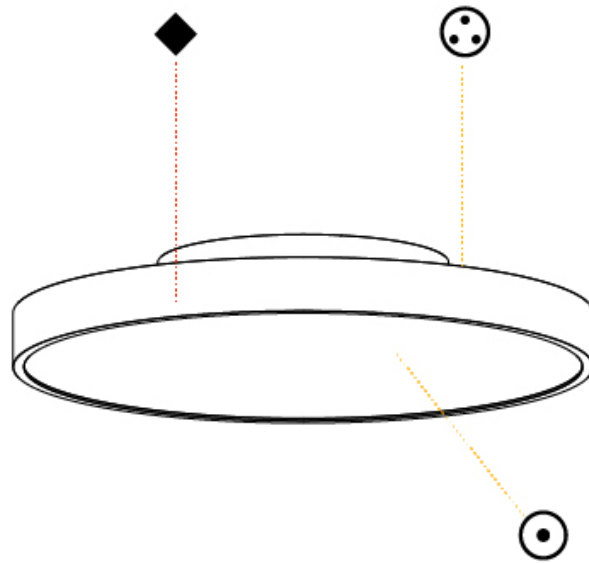

SIGN DIVA SURFACE

A3D086-

PROJECT _____

TYPE _____

SPECIFIER _____

QUANTITY _____

DATE _____

A