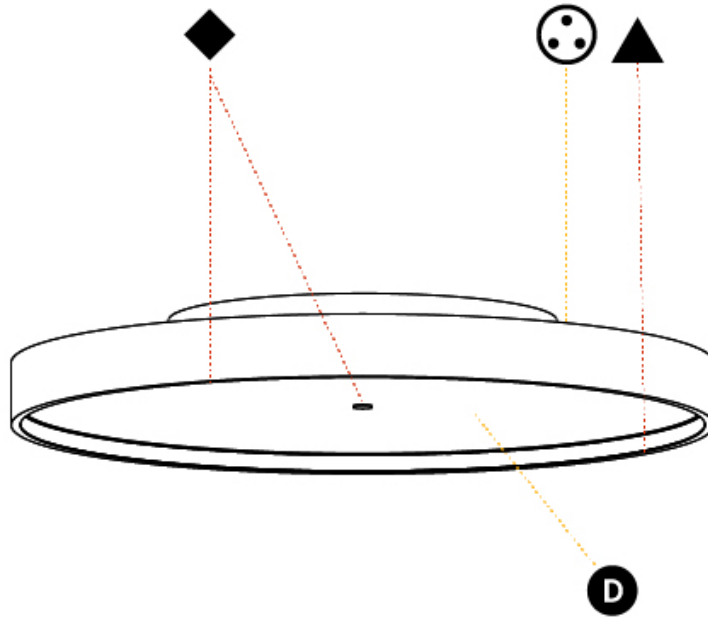

SIGN DIVA SURFACE

A3D087-

PROJECT	_____
TYPE	_____
SPECIFIER	_____
QUANTITY	_____
DATE	_____

A