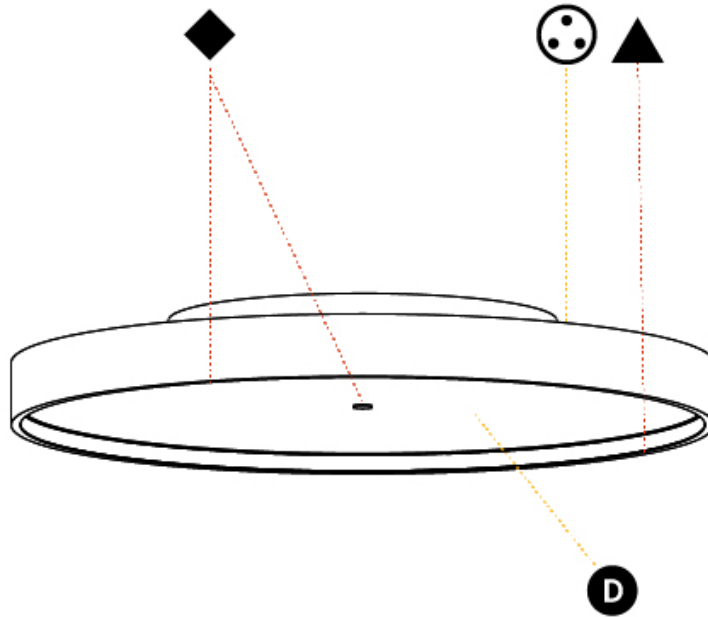

A3D087-

PROJECT _____

TYPE _____

SPECIFIER _____

QUANTITY _____

DATE _____