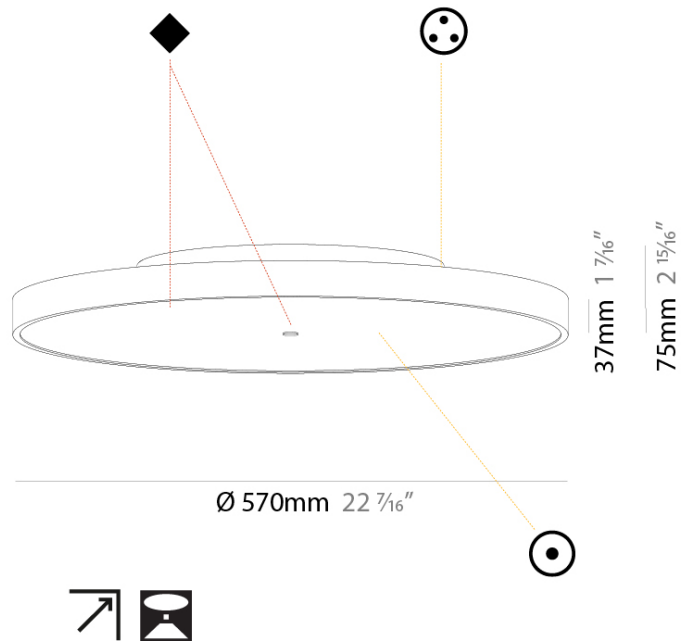

GENERAL

Series: Sign Diva
Subseries: Sign Diva
Partner: Prolicht
Division: Architectural
Installation: Surface
Product Type: Ceiling Surface
Mounting Location: Ceiling
Light Distribution: Direct / Indirect

PHYSICAL

Shape: Round
Diameter (mm): 570
Diameter (in): 22 7/16
Height (mm): 75
Height (in): 2 15/16
Weight (kg): 7.066
Weight (lbs): 15.578
Diffuser: Direct - PMMA - Opal/Micro-Prism/Sparkling Secret/Vintage Industrial with Shine Ring / Indirect - White/Yellow/Orange/Red/Blue/Green
Fixture Finish: SSR / BKV / CWI / CRY / HAB / UFT / ITA / RUA / FTG / MYG / LOD / PUS / FRO / FUP / KIA / POP / BLS / SPG / MEY / GOH / CHC / COM / ABZ / JAG / OBR / MOS / ROR
Fixture Material: PMMA / Extruded Aluminum / Steel

ELECTRICAL

Lamp Type: LED (Zhaga Standard)
Input Wattage (W): 58.3
Total Output Wattage (W): 53
Dimming: Tri-Mode (Non-Dimming and Phase Dimming (120Vac only) and 0-10V Dimming)
Driver Included: Yes
Driver Location: Integrated
Driver Type: Constant Current - Universal
Driver Class: Class 2
Input Voltage (V): 120 - 277
Constant Current (MA): 350

LED

Color Temperature (°K): 3000 / 3500 / 4000
Max. Delivered Lumen (lm): 6170 / 6292 / 6420
CRI: >90 CRI
Lamp Life (hrs): 50000

RATINGS AND CERTIFICATIONS

Certified By: Certified for North American Standards
IP rating: IP20

PROJECT
TYPE
SPECIFIER
QUANTITY
DATE