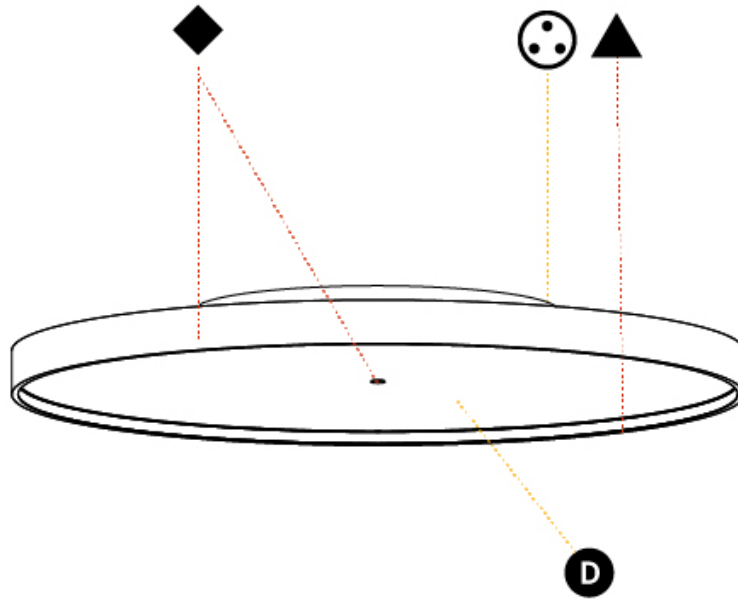

A3D088-

PROJECT	_____
TYPE	_____
SPECIFIER	_____
QUANTITY	_____
DATE	_____