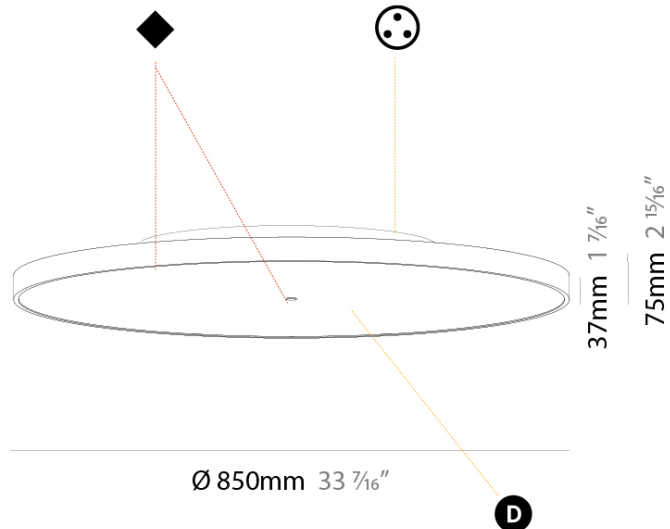

GENERAL

Series: Sign Diva
Subseries: Sign Diva
Brand: Prolicht
Division: Architectural
Mounting Type: Surface
Mounting Location: Ceiling
Subcategory: Ambient

PHYSICAL

Shape: Round
Diameter (mm): 850
Diameter (in): 33 7/16
Height (mm): 75
Height (in): 2 15/16
Light Distribution: Direct / Indirect
Weight (kg): 12.906
Weight (lbs): 28.453
Diffuser: Direct - PMMA - Opal/Micro-Prism/Sparkling Secret/Vintage Industrial with Shine Ring / Indirect - White/Yellow/Orange/Red/Blue/Green
Fixture Finish: SSR / BKV / CWI / CRY / HAB / UFT / ITA / RUA / FTG / MYG / LOD / PUS / FRO / FUP / KIA / POP / BLS / SPG / MEY / GOH / GUM / CHC / COM / ABZ / JAG / OBR / MOS / ROR
Fixture Material: Extruded Aluminum / Steel

ELECTRICAL

Lamp Type: LED (Zhaga Standard)
Input Wattage (W): 96.8
Total Output Wattage (W): 76.8
Dimming: Tri-Mode (Non-Dimming and Phase Dimming (120Vac only) and 0-10V Dimming)
Driver Included: Yes
Driver Location: Integrated
Driver Type: Constant Current - Universal
Driver Class: Class 2
Input Voltage (V): 120 - 277
Constant Current (MA): 600

LED

Color Temperature (°K): 3000 / 3500 / 4000
Max. Delivered Lumen (lm): 11160 / 11388 / 11620
CRI: >90 CRI
Lamp Life (hrs): 50000

RATINGS AND CERTIFICATIONS

Certified By: Certified for North American Standards
IP rating: IP20