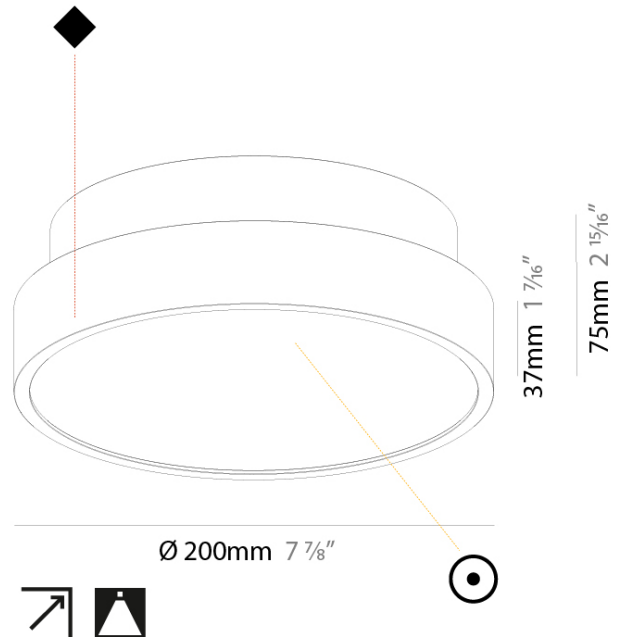

GENERAL

Series: Sign Diva
Subseries: Sign Diva
Partner: Prolicht
Division: Architectural
Installation: Surface
Product Type: Ceiling Surface
Mounting Location: Ceiling
Light Distribution: Direct

PHYSICAL

Shape: Round
Diameter (mm): 200
Diameter (in): 7 ⁷/₈
Height (mm): 75
Height (in): 2 ¹⁵/₁₆
Weight (kg): 1.122
Weight (lbs): 2.474
Diffuser: PMMA - Opal/Micro-Prism/Sparkling Secret/Vintage Industrial with Shine Ring
Fixture Finish: SSR / BKV / CWI / CRY / HAB / UFT / ITA / RUA / FTG / MYG / LOD / PUS / FRO / FUP / KIA / POP / BLS / SPG / MEY / GOH / CHC / COM / ABZ / JAG / OBR / MOS / ROR
Fixture Material: PMMA / Extruded Aluminum / Steel

ELECTRICAL

Lamp Type: LED (Zhaga Standard)
Input Wattage (W): 12.1
Total Output Wattage (W): 11
Dimming: Tri-Mode (Non-Dimming and Phase Dimming (120Vac only) and 0-10V Dimming)
Driver Included: Yes
Driver Location: Integrated
Driver Type: Constant Current - Universal
Driver Class: Class 2
Input Voltage (V): 120 - 277
Constant Current (MA): 350

LED

Color Temperature (°K): 3000 / 3500 / 4000
Max. Delivered Lumen (lm): 1040 / 1058 / 1080
CRI: >90 CRI
Lamp Life (hrs): 50000

RATINGS AND CERTIFICATIONS

Certified By: Certified for North American Standards
IP rating: IP20

PROJECT
TYPE
SPECIFIER
QUANTITY
DATE