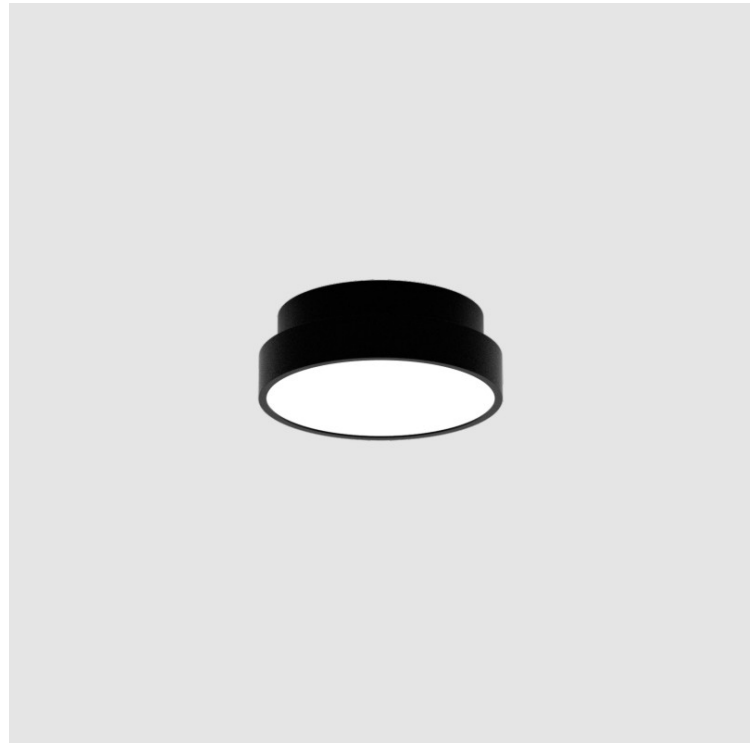

GENERAL

Series: Sign Diva
Subseries: Sign Diva
Partner: Prolicht
Division: Architectural
Installation: Surface
Product Type: Ceiling Surface
Mounting Location: Ceiling
Light Distribution: Direct

PHYSICAL

Shape: Round
Diameter (mm): 200
Diameter (in): 7 ⁷/₈
Height (mm): 75
Height (in): 2 ¹⁵/₁₆
Weight (kg): 1.122
Weight (lbs): 2.474
Diffuser: PMMA - Opal/Micro-Prism/Sparkling Secret/Vintage Industrial with Shine Ring
Fixture Finish: SSR / BKV / CWI / CRY / HAB / UFT / ITA / RUA / FTG / MYG / LOD / PUS / FRO / FUP / KIA / POP / BLS / SPG / MEY / GOH / CHC / COM / ABZ / JAG / OBR / MOS / ROR
Fixture Material: PMMA / Extruded Aluminum / Steel

ELECTRICAL

Lamp Type: LED (Zhaga Standard)
Input Wattage (W): 12.1
Total Output Wattage (W): 11
Dimming: Tri-Mode (Non-Dimming and Phase Dimming (120Vac only) and 0-10V Dimming)
Driver Included: Yes
Driver Location: Integrated
Driver Type: Constant Current - Universal
Driver Class: Class 2
Input Voltage (V): 120 - 277
Constant Current (MA): 350

LED

Color Temperature (°K): 3000 / 3500 / 4000
Max. Delivered Lumen (lm): 1040 / 1058 / 1080
CRI: >90 CRI
Lamp Life (hrs): 50000

RATINGS AND CERTIFICATIONS

Certified By: Certified for North American Standards
IP rating: IP20

PROJECT
TYPE
SPECIFIER
QUANTITY
DATE