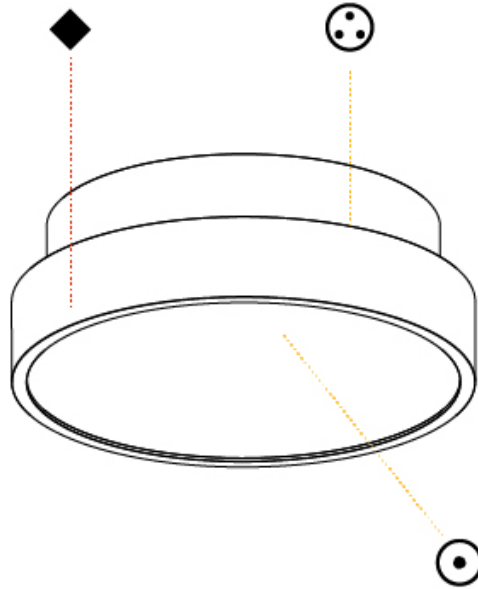

SIGN DIVA SURFACE

A3D090-

PROJECT _____

TYPE _____

SPECIFIER _____

QUANTITY _____

DATE _____

A