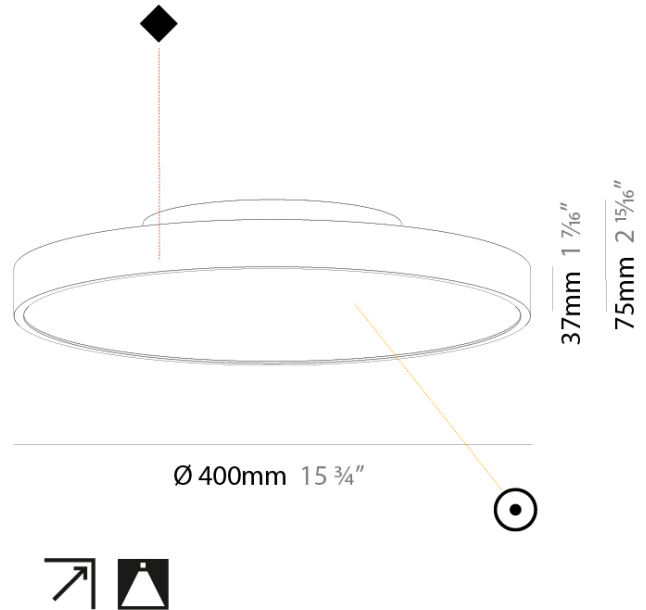

GENERAL

Series: Sign Diva
Subseries: Sign Diva
Partner: Prolicht
Division: Architectural
Installation: Surface
Product Type: Ceiling Surface
Mounting Location: Ceiling
Light Distribution: Direct

PHYSICAL

Shape: Round
Diameter (mm): 400
Diameter (in): 15 3/4
Height (mm): 75
Height (in): 2 15/16
Weight (kg): 2.306
Weight (lbs): 5.084
Diffuser: PMMA - Opal/Micro-Prism/Sparkling Secret/Vintage Industrial with Shine Ring
Fixture Finish: SSR / BKV / CWI / CRY / HAB / UFT / ITA / RUA / FTG / MYG / LOD / PUS / FRO / FUP / KIA / POP / BLS / SPG / MEY / GOH / CHC / COM / ABZ / JAG / OBR / MOS / ROR
Fixture Material: PMMA / Extruded Aluminum / Steel

ELECTRICAL

Lamp Type: LED (Zhaga Standard)
Input Wattage (W): 19.8
Total Output Wattage (W): 16
Dimming: Tri-Mode (Non-Dimming and Phase Dimming (120Vac only) and 0-10V Dimming)
Driver Included: Yes
Driver Location: Integrated
Driver Type: Constant Current - Universal
Driver Class: Class 2
Input Voltage (V): 120 - 277
Constant Current (MA): 500

LED

Color Temperature (°K): 3000 / 3500 / 4000
Max. Delivered Lumen (lm): 2260 / 2293 / 2340
CRI: >90 CRI
Lamp Life (hrs): 50000

RATINGS AND CERTIFICATIONS

Certified By: Certified for North American Standards
IP rating: IP20

PROJECT
TYPE
SPECIFIER
QUANTITY
DATE