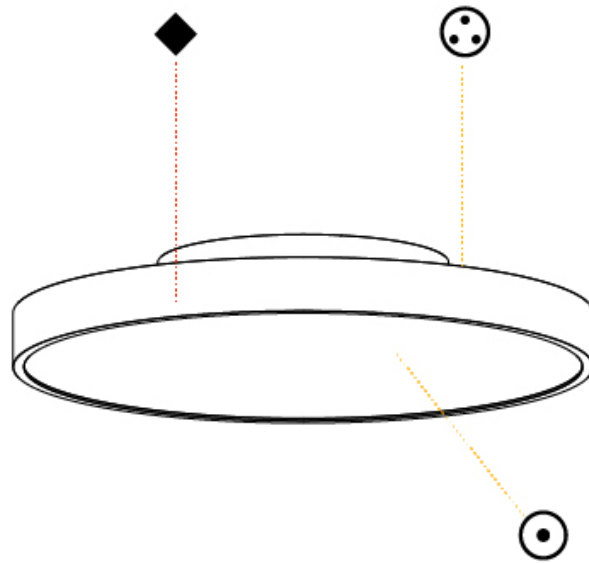

SIGN DIVA SURFACE

A3D091-

PROJECT _____

TYPE _____

SPECIFIER _____

QUANTITY _____

DATE _____

A