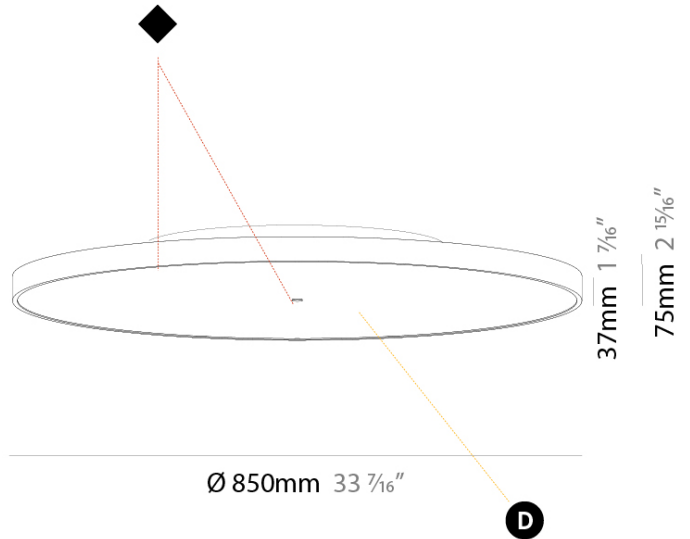

GENERAL

Series: Sign Diva
Subseries: Sign Diva
Partner: Prolicht
Division: Architectural
Installation: Surface
Product Type: Ceiling Surface
Mounting Location: Ceiling
Light Distribution: Direct

PHYSICAL

Shape: Round
Diameter (mm): 850
Diameter (in): 33 7/16
Height (mm): 75
Height (in): 2 15/16
Weight (kg): 12.925
Weight (lbs): 28.495
Diffuser: PMMA - Opal/Micro-Prism/Sparkling Secret/Vintage Industrial with Shine Ring
Fixture Finish: SSR / BKV / CWI / CRY / HAB / UFT / ITA / RUA / FTG / MYG / LOD / PUS / FRO / FUP / KIA / POP / BLS / SPG / MEY / GOH / CHC / COM / ABZ / JAG / OBR / MOS / ROR
Fixture Material: PMMA / Extruded Aluminum / Steel

ELECTRICAL

Lamp Type: LED (Zhaga Standard)
Input Wattage (W): 96.8
Total Output Wattage (W): 76.8
Dimming: Tri-Mode (Non-Dimming and Phase Dimming (120Vac only) and 0-10V Dimming)
Driver Included: Yes
Driver Location: Integrated
Driver Type: Constant Current - Universal
Driver Class: Class 2
Input Voltage (V): 120 - 277
Constant Current (MA): 600

LED

Color Temperature (°K): 3000 / 3500 / 4000
Max. Delivered Lumen (lm): 11160 / 11388 / 11620
CRI: >90 CRI
Lamp Life (hrs): 50000

RATINGS AND CERTIFICATIONS

Certified By: Certified for North American Standards
IP rating: IP20

PROJECT
TYPE
SPECIFIER
QUANTITY
DATE