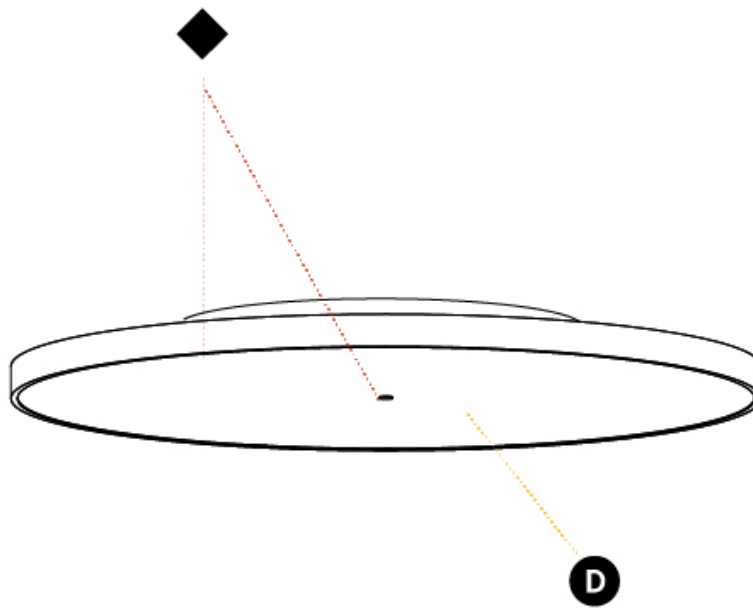

A3D093-

PROJECT

TYPE

SPECIFIER

QUANTITY

DATE