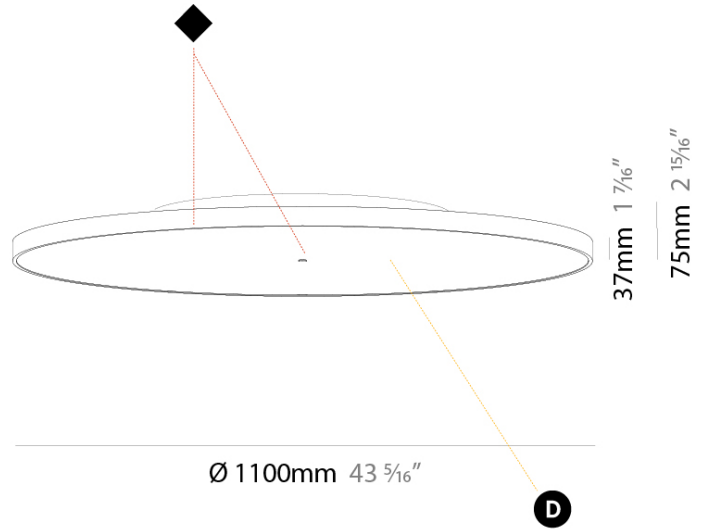

GENERAL

Series: Sign Diva
Subseries: Sign Diva
Partner: Prolicht
Division: Architectural
Installation: Surface
Product Type: Ceiling Surface
Mounting Location: Ceiling
Light Distribution: Direct

PHYSICAL

Shape: Round
Diameter (mm): 1100
Diameter (in): 43 ⁵/₁₆
Height (mm): 75
Height (in): 2 ¹⁵/₁₆
Weight (kg): 18.324
Weight (lbs): 40.397
Diffuser: PMMA - Opal/Micro-Prism/Sparkling Secret/Vintage Industrial with Shine Ring
Fixture Finish: SSR / BKV / CWI / CRY / HAB / UFT / ITA / RUA / FTG / MYG / LOD / PUS / FRO / FUP / KIA / POP / BLS / SPG / MEY / GOH / CHC / COM / ABZ / JAG / OBR / MOS / ROR
Fixture Material: PMMA / Extruded Aluminum / Steel

ELECTRICAL

Lamp Type: LED (Zhaga Standard)
Input Wattage (W): 169.4
Total Output Wattage (W): 134
Dimming: Tri-Mode (Non-Dimming and Phase Dimming (120Vac only) and 0-10V Dimming)
Driver Included: Yes
Driver Location: Integrated
Driver Type: Constant Current - Universal
Driver Class: Class 2
Input Voltage (V): 120 - 277
Constant Current (MA): 600

LED

Color Temperature (°K): 3000 / 3500 / 4000
Max. Delivered Lumen (lm): 19520 / 19933 / 20340
CRI: >90 CRI
Lamp Life (hrs): 50000

RATINGS AND CERTIFICATIONS

Certified By: Certified for North American Standards
IP rating: IP20

PROJECT
TYPE
SPECIFIER
QUANTITY
DATE