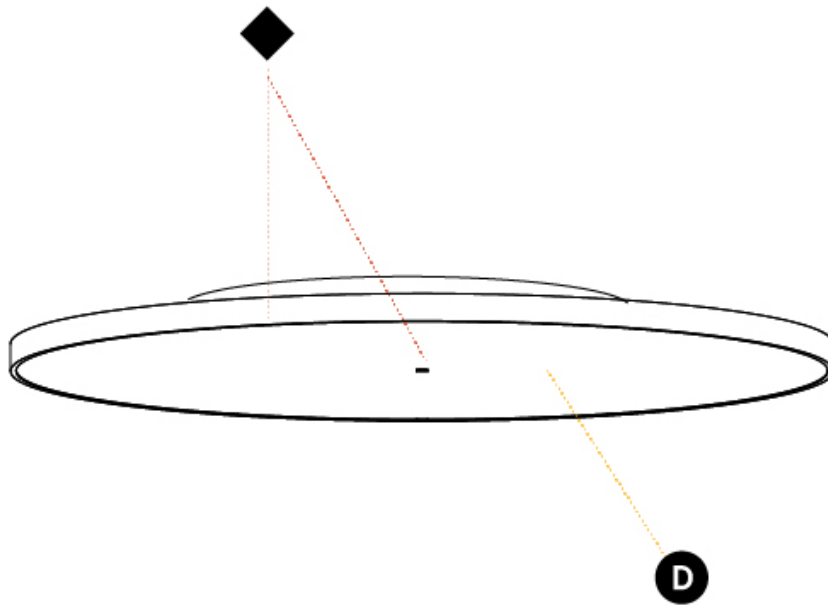

SIGN DIVA SURFACE

A3D094-

PROJECT _____

TYPE _____

SPECIFIER _____

QUANTITY _____

DATE _____