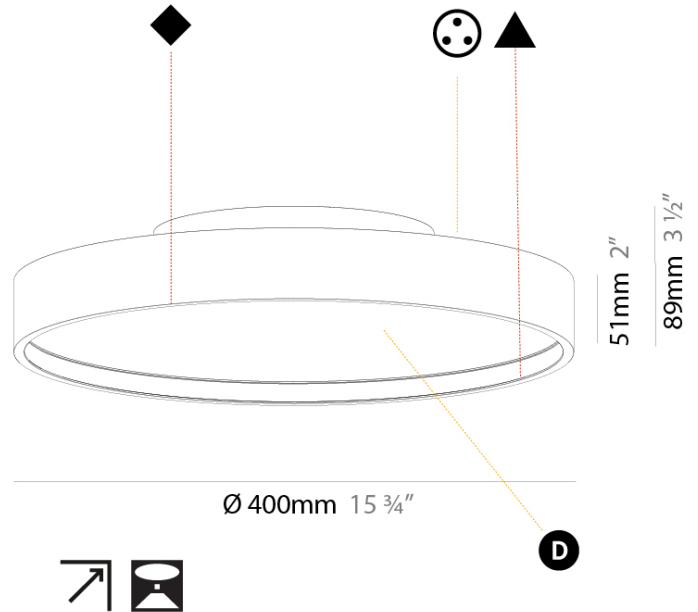

GENERAL

Series: Sign Diva
Subseries: Sign Diva Korona
Partner: Prolicht
Division: Architectural
Installation: Surface
Product Type: Ceiling Surface
Mounting Location: Ceiling
Light Distribution: Direct / Indirect

PHYSICAL

Shape: Round
Diameter (mm): 400
Diameter (in): 15 3/4
Height (mm): 89
Height (in): 3 1/2
Weight (kg): 3.113
Weight (lbs): 6.863
Diffuser: Direct - PMMA - Opal/Micro-Prism/Sparkling Secret/Vintage Industrial / Indirect - White/Yellow/Orange/Red/Blue/Green
Fixture Finish: SSR / BKV / CWI / CRY / HAB / UFT / ITA / RUA / FTG / MYG / LOD / PUS / FRO / FUP / KIA / POP / BLS / SPG / MEY / GOH / CHC / COM / ABZ / JAG / OBR / MOS / ROR
Fixture Material: PMMA / Extruded Aluminum / Steel

ELECTRICAL

Lamp Type: LED (Zhaga Standard)
Input Wattage (W): 19.8
Total Output Wattage (W): 16
Dimming: Tri-Mode (Non-Dimming and Phase Dimming (120Vac only) and 0-10V Dimming)
Driver Included: Yes
Driver Location: Integrated
Driver Type: Constant Current - Universal
Driver Class: Class 2
Input Voltage (V): 120 - 277
Constant Current (MA): 500

LED

Color Temperature (°K): 3000 / 3500 / 4000
Max. Delivered Lumen (lm): 2280 / 2313 / 2360
CRI: >90 CRI
Lamp Life (hrs): 50000

RATINGS AND CERTIFICATIONS

Certified By: Certified for North American Standards
IP rating: IP20