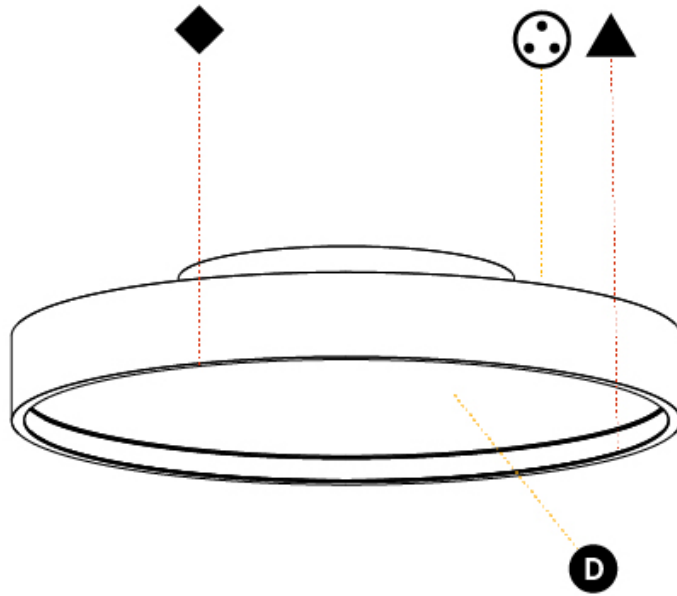

A3D096-

PROJECT	_____
TYPE	_____
SPECIFIER	_____
QUANTITY	_____
DATE	_____