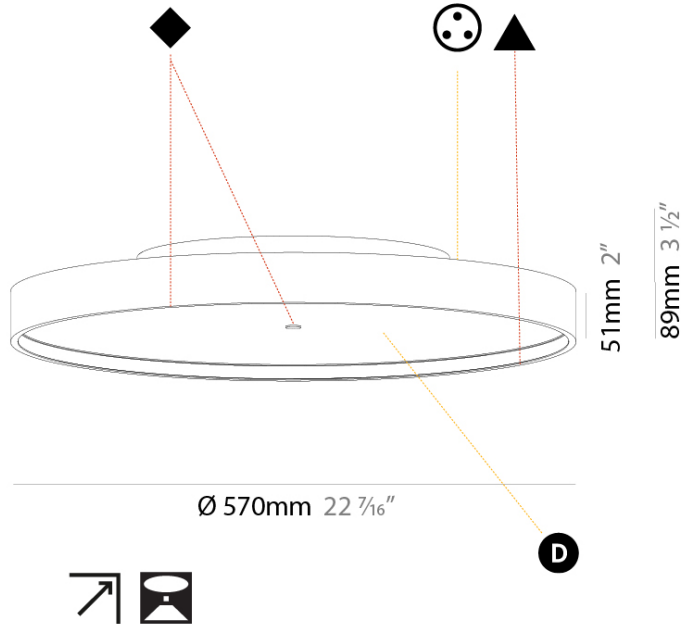

GENERAL

Series: Sign Diva
Subseries: Sign Diva Korona
Partner: Prolicht
Division: Architectural
Installation: Surface
Product Type: Ceiling Surface
Mounting Location: Ceiling
Light Distribution: Direct / Indirect

PHYSICAL

Shape: Round
Diameter (mm): 570
Diameter (in): 22 7/16
Height (mm): 89
Height (in): 3 1/2
Weight (kg): 7.4
Weight (lbs): 16.314
Diffuser: Direct - PMMA - Opal/Micro-Prism/Sparkling Secret/Vintage Industrial / Indirect - White/Yellow/Orange/Red/Blue/Green
Fixture Finish: SSR / BKV / CWI / CRY / HAB / UFT / ITA / RUA / FTG / MYG / LOD / PUS / FRO / FUP / KIA / POP / BLS / SPG / MEY / GOH / CHC / COM / ABZ / JAG / OBR / MOS / ROR
Fixture Material: PMMA / Extruded Aluminum / Steel

ELECTRICAL

Lamp Type: LED (Zhaga Standard)
Input Wattage (W): 58.3
Total Output Wattage (W): 53
Dimming: Tri-Mode (Non-Dimming and Phase Dimming (120Vac only) and 0-10V Dimming)
Driver Included: Yes
Driver Location: Integrated
Driver Type: Constant Current - Universal
Driver Class: Class 2
Input Voltage (V): 120 - 277
Constant Current (MA): 350

LED

Color Temperature (°K): 3000 / 3500 / 4000
Max. Delivered Lumen (lm): 6170 / 6292 / 6420
CRI: >90 CRI
Lamp Life (hrs): 50000

RATINGS AND CERTIFICATIONS

Certified By: Certified for North American Standards
IP rating: IP20