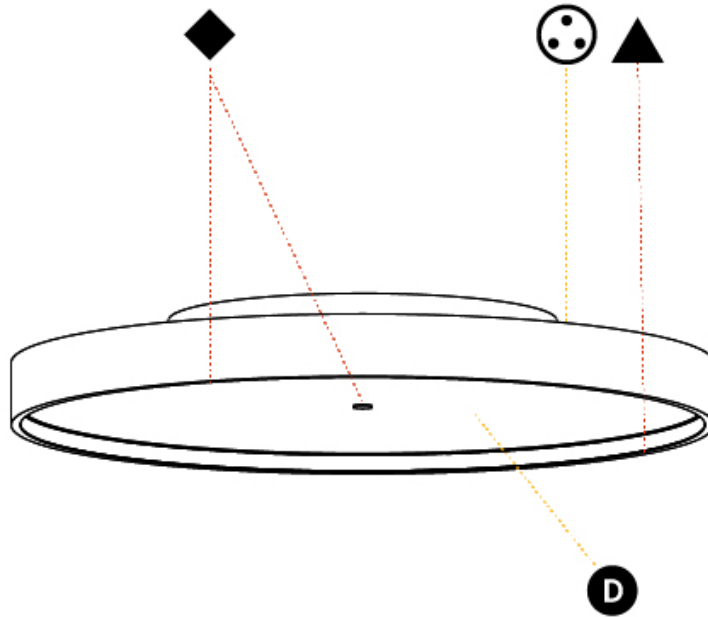

SIGN DIVA KORONA SURFACE

A3D097-

PROJECT _____

TYPE _____

SPECIFIER _____

QUANTITY _____

DATE _____

A