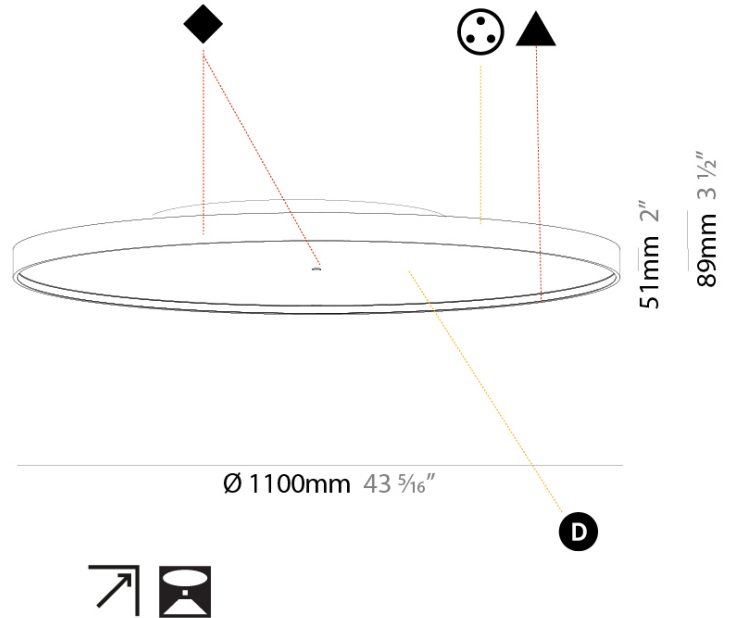

GENERAL

Series: Sign Diva
Subseries: Sign Diva Korona
Partner: Prolicht
Division: Architectural
Installation: Surface
Product Type: Ceiling Surface
Mounting Location: Ceiling
Light Distribution: Direct / Indirect

PHYSICAL

Shape: Round
Diameter (mm): 1100
Diameter (in): 43 5/16
Height (mm): 89
Height (in): 3 1/2
Weight (kg): 18.901
Weight (lbs): 41.67
Diffuser: Direct - PMMA - Opal/Micro-Prism/Sparkling Secret/Vintage Industrial / Indirect - White/Yellow/Orange/Red/Blue/Green
Fixture Finish: SSR / BKV / CWI / CRY / HAB / UFT / ITA / RUA / FTG / MYG / LOD / PUS / FRO / FUP / KIA / POP / BLS / SPG / MEY / GOH / CHC / COM / ABZ / JAG / OBR / MOS / ROR
Fixture Material: PMMA / Extruded Aluminum / Steel

ELECTRICAL

Lamp Type: LED (Zhaga Standard)
Input Wattage (W): 169.4
Total Output Wattage (W): 134
Dimming: Tri-Mode (Non-Dimming and Phase Dimming (120Vac only) and 0-10V Dimming)
Driver Included: Yes
Driver Location: Integrated
Driver Type: Constant Current - Universal
Driver Class: Class 2
Input Voltage (V): 120 - 277
Constant Current (MA): 600

LED

Color Temperature (°K): 3000 / 3500 / 4000
Max. Delivered Lumen (lm): 19520 / 19933 / 20340
CRI: >90 CRI
Lamp Life (hrs): 50000

RATINGS AND CERTIFICATIONS

Certified By: Certified for North American Standards
IP rating: IP20

PROJECT
TYPE
SPECIFIER
QUANTITY
DATE