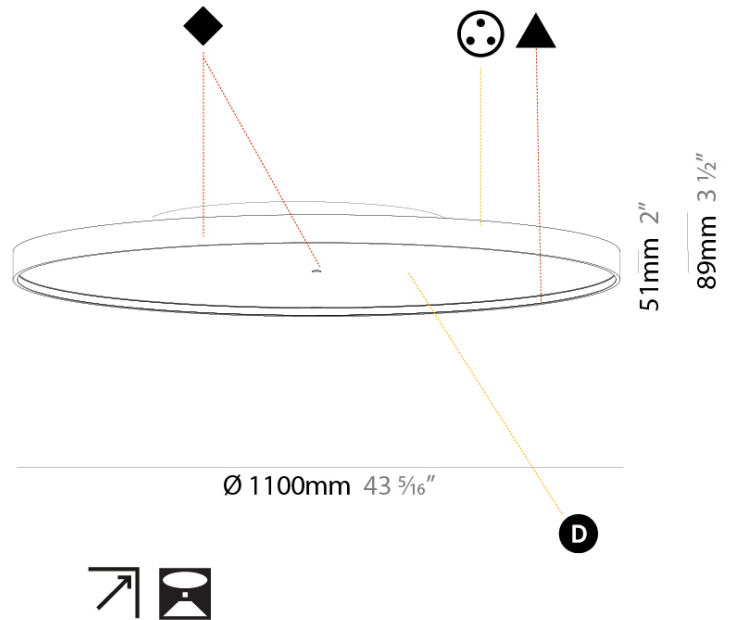

GENERAL

Series: Sign Diva
Subseries: Sign Diva Korona
Partner: Prolicht
Division: Architectural
Installation: Surface
Product Type: Ceiling Surface
Mounting Location: Ceiling
Light Distribution: Direct / Indirect

PHYSICAL

Shape: Round
Diameter (mm): 1100
Diameter (in): 43 5/16
Height (mm): 89
Height (in): 3 1/2
Weight (kg): 18.901
Weight (lbs): 41.67
Diffuser: Direct - PMMA - Opal/Micro-Prism/Sparkling Secret/Vintage Industrial / Indirect - White/Yellow/Orange/Red/Blue/Green
Fixture Finish: SSR / BKV / CWI / CRY / HAB / UFT / ITA / RUA / FTG / MYG / LOD / PUS / FRO / FUP / KIA / POP / BLS / SPG / MEY / GOH / CHC / COM / ABZ / JAG / OBR / MOS / ROR
Fixture Material: PMMA / Extruded Aluminum / Steel

ELECTRICAL

Lamp Type: LED (Zhaga Standard)
Input Wattage (W): 169.4
Total Output Wattage (W): 134
Dimming: Tri-Mode (Non-Dimming and Phase Dimming (120Vac only) and 0-10V Dimming)
Driver Included: Yes
Driver Location: Integrated
Driver Type: Constant Current - Universal
Driver Class: Class 2
Input Voltage (V): 120 - 277
Constant Current (MA): 600

LED

Color Temperature (°K): 3000 / 3500 / 4000
Max. Delivered Lumen (lm): 19520 / 19933 / 20340
CRI: >90 CRI
Lamp Life (hrs): 50000

RATINGS AND CERTIFICATIONS

Certified By: Certified for North American Standards
IP rating: IP20

PROJECT
TYPE
SPECIFIER
QUANTITY
DATE