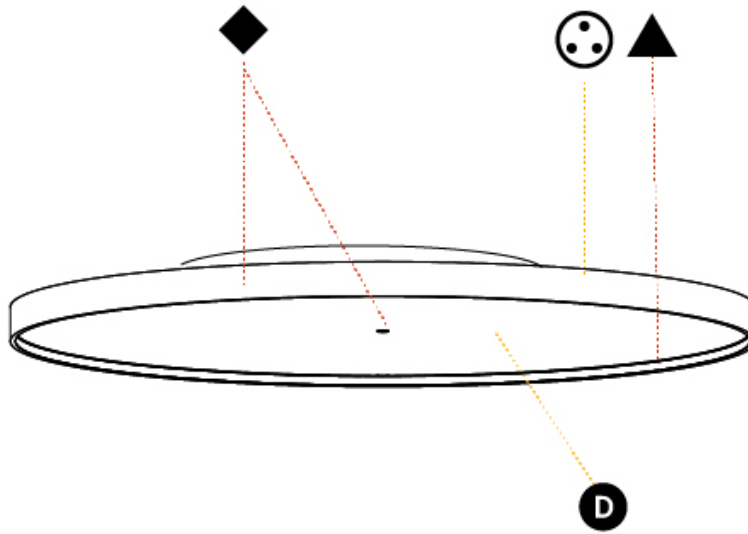

SIGN DIVA KORONA SURFACE

A3D099-

PROJECT

TYPE

SPECIFIER

QUANTITY

DATE

A