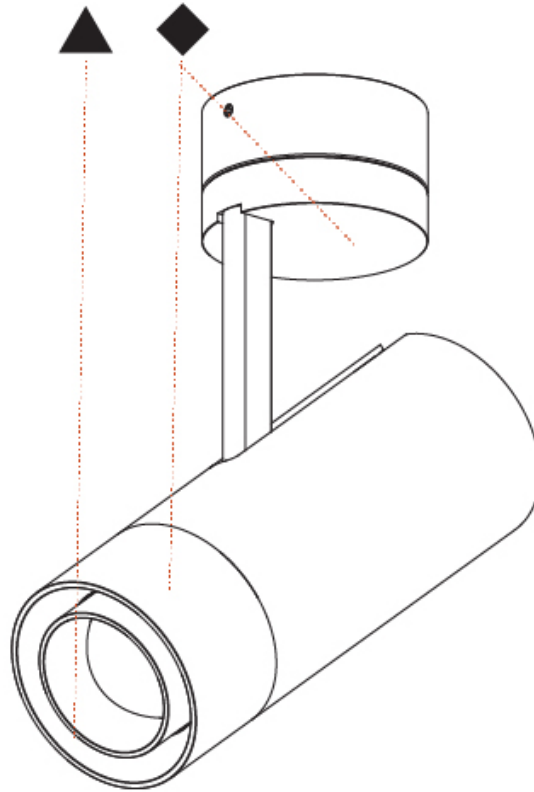

A3D105-

PROJECT

TYPE

SPECIFIER

QUANTITY

DATE

A