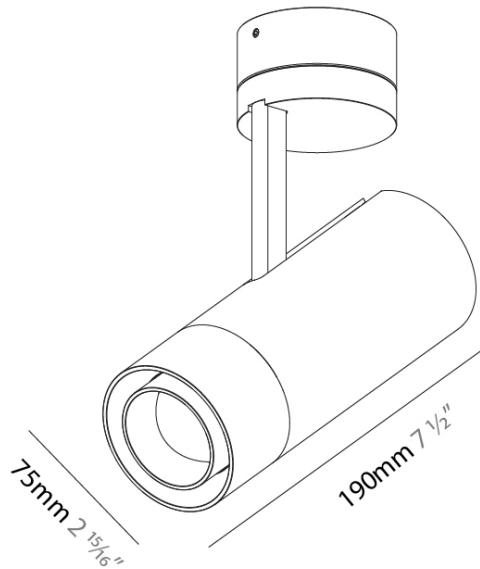

GENERAL

Series: Imagine
 Subseries: Imagine Flex
 Brand: Prolicht
 Division: Architectural
 Mounting Type: Surface
 Mounting Location: Ceiling
 Subcategory: Spots

PHYSICAL

Shape: Cylinder
 Diameter (mm): 75
 Diameter (in): 2 ¹⁵/₁₆
 Height (mm): 190
 Height (in): 7 ¹/₂
 Max. Overall Height (mm): 235
 Max. Overall Height (in): 9 ¹/₄
 Light Distribution: Adjustable / Direct
 Weight (kg): 0.919
 Weight (lbs): 2.02
 Fixture Finish: SSR / BKV / CWI / CRY / HAB / UFT / ITA / RUA / FTG / MYG / LOD / PUS / FRO / FUP / KIA / POP / BLS / SPG / MEY / GOH / GUM / CHC / COM / ABZ / JAG / OBR / MOS / ROR
 Fixture Material: Aluminum Die Cast

OPTICAL

Reflector: 14° to 48°
 Adjustability: Rotational 350°; Tilt 90°

RATINGS AND CERTIFICATIONS

Certified By: Certified for North American Standards
 IP rating: IP20

A3D105-

PROJECT

TYPE

SPECIFIER