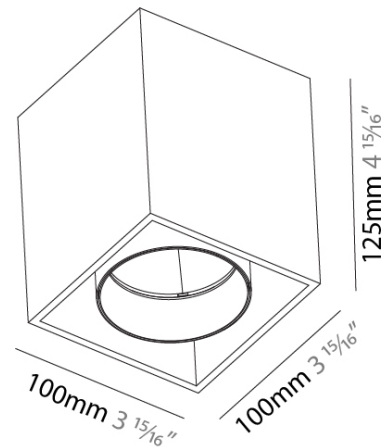

1. To build a product code in our configurator select the specify button on the base model # product page
2. To build a manual product code on this datasheet choose from the options listed below in blue font and add the suffix to the base model #

GENERAL

Series: Dice
Subseries: Dice ON
Partner: Prolicht
Division: Architectural
Installation: Surface
Product Type: Ceiling Surface
Mounting Location: Ceiling
Light Distribution: Downlight

PHYSICAL

Shape: Cube
Length (mm): 100
Length (in): 3 15/16
Width (mm): 100
Width (in): 3 15/16
Height (mm): 125
Height (in): 4 15/16
Weight (kg): 0.87
Weight (lbs): 1.92

Fixture Finish: [SSR / BKV / CWI / CRY / HAB / UFT / ITA / RUA / FTG / MYG / LOD / PUS / FRO / FUP / KIA / POP / BLS / SPG / MEY / GOH / CHC / COM / ABZ / JAG / OBR / MOS / ROR](#)
Fixture Material: Aluminum Die Cast

ELECTRICAL

Lamp Type: LED (Zhaga Standard)
Input Wattage (W): 10.1
Total Output Wattage (W): 9.25
Dimming: Tri-Mode (Non-Dimming and Phase Dimming (120Vac only) and 0-10V Dimming)
Driver Included: Yes
Driver Location: Integrated
Driver Type: Constant Current - Universal
Driver Class: Class 2
Input Voltage (V): 120 - 277
Constant Current (MA): 250

LED

Color Temperature (°K): 2700 / 3000 / 3500 / 4000
Max. Delivered Lumen (lm): 660 / 680 / 715 / 730
CRI: >90 CRI
Lamp Life (hrs): 50000

OPTICAL

Reflector: 14 / 19 / 36

RATINGS AND CERTIFICATIONS

Certified By: Certified for North American Standards
IP rating: IP20