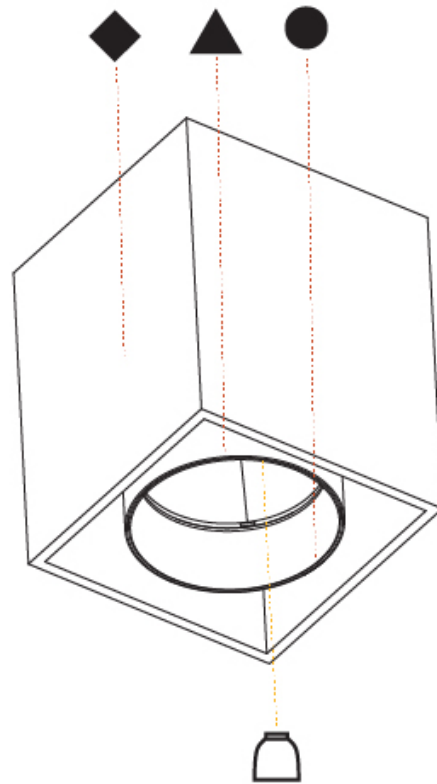

DICE ON SURFACE

A3D106-

PROJECT _____

TYPE _____

SPECIFIER _____

QUANTITY _____

DATE _____

A