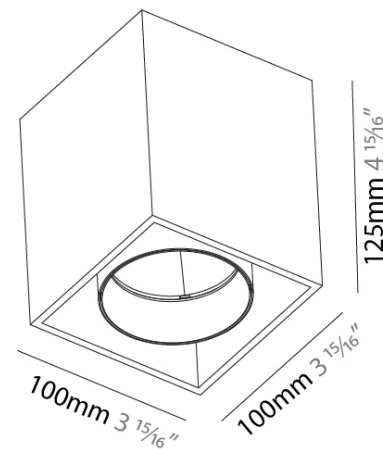

1. To build a product code in our configurator select the specify button on the base model # product page
2. To build a manual product code on this datasheet choose from the options listed below in blue font and add the suffix to the base model #

GENERAL

Series: Dice
Subseries: Dice ON
Partner: Prolicht
Division: Architectural
Installation: Surface
Product Type: Ceiling Surface
Mounting Location: Ceiling
Light Distribution: Downlight

PHYSICAL

Shape: Cube
Length (mm): 100
Length (in): 3 15/16
Width (mm): 100
Width (in): 3 15/16
Height (mm): 125
Height (in): 4 15/16
Weight (kg): 0.87
Weight (lbs): 1.92
Fixture Finish: SSR / BKV / CWI / CRY / HAB / UFT / ITA / RUA / FTG / MYG / LOD / PUS / FRO / FUP / KIA / POP / BLS / SPG / MEY / GOH / CHC / COM / ABZ / JAG / OBR / MOS / ROR
Fixture Material: Aluminum Die Cast

ELECTRICAL

Lamp Type: LED (Zhaga Standard)
Input Wattage (W): 10.1
Total Output Wattage (W): 9.25
Dimming: Tri-Mode (Non-Dimming and Phase Dimming (120Vac only) and 0-10V Dimming)
Driver Included: Yes
Driver Location: Integrated
Driver Type: Constant Current - Universal
Driver Class: Class 2
Input Voltage (V): 120 - 277
Constant Current (MA): 250

LED

Color Temperature (°K): 2700 / 3000 / 3500 / 4000
Max. Delivered Lumen (lm): 660 / 680 / 715 / 730
CRI: >90 CRI
Lamp Life (hrs): 50000

OPTICAL

Reflector: 14 / 19 / 36

RATINGS AND CERTIFICATIONS

Certified By: Certified for North American Standards
IP rating: IP20