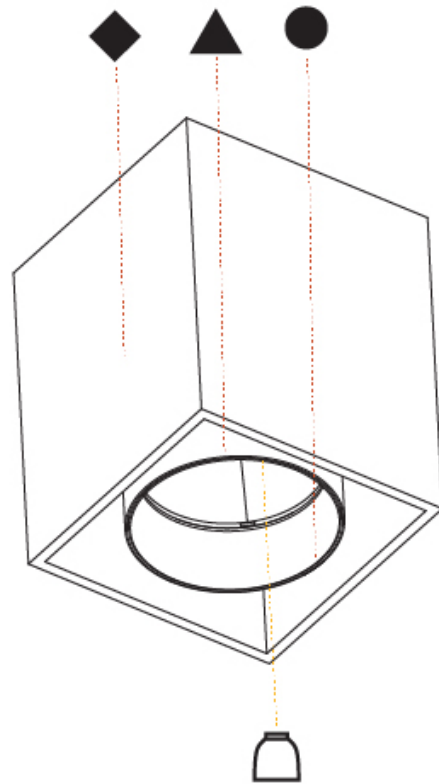

DICE ON SURFACE

A3D106-

PROJECT

TYPE

SPECIFIER

QUANTITY

DATE

A