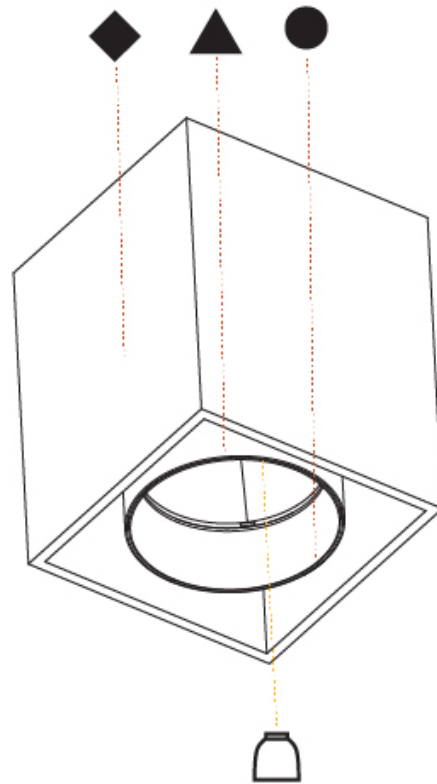

DICE ON SURFACE

A3D106-

PROJECT
TYPE
SPECIFIER
QUANTITY
DATE

A