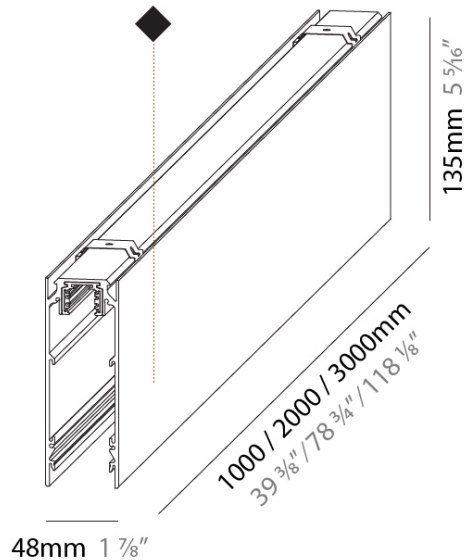

PROJECT	_____
TYPE	_____
SPECIFIER	_____
QUANTITY	_____
DATE	_____

SNOOKER G-50 CHANNEL FOR GRAVITY LIFT SURFACE

A3D107- -
base number   Profile Length   Finishes (Diamond)

DESCRIPTION
G-50 Channel | Gravity Lift - Surface Profile - 1000mm / 39 3/8" / 2000mm / 78 3/4" / 3000mm / 118 1/8"

1. To build a product code in our configurator select the specify button on the base model # product page
2. To build a manual product code on this datasheet choose from the options listed below in blue font and add the suffix to the base model #

GENERAL
Series: Snooker
Subseries: Snooker G-50 Channel for Gravity Lift
Brand: Prolicht
Division: Architectural
Mounting Type: Surface
Mounting Location: Ceiling
Subcategory: Profile

PHYSICAL
Shape: Rectangle
Length (mm): 1000 / 2000 / 3000
Length (in): 39 3/8"
Width (mm): 48
Width (in): 1 7/8"
Height (mm): 135
Height (in): 5 5/16"
Weight (kg): 3.274 / 6.541 / 9.808
Weight (lbs): 7.22 / 14.42 / 21.62
Fixture Finish: SSR / BKV / CWI / CRY / HAB / UFT / ITA / RUA / FTG / MYG / LOD / PUS / FRO / FUP / KIA / POP / BLS / SPG / MEY / GOH / GUM / CHC / COM / ABZ / JAG / OBR / MOS / ROR
Fixture Material: Extruded Aluminum

RATINGS AND CERTIFICATIONS
Certified By: Certified for North American Standards
IP rating: IP20