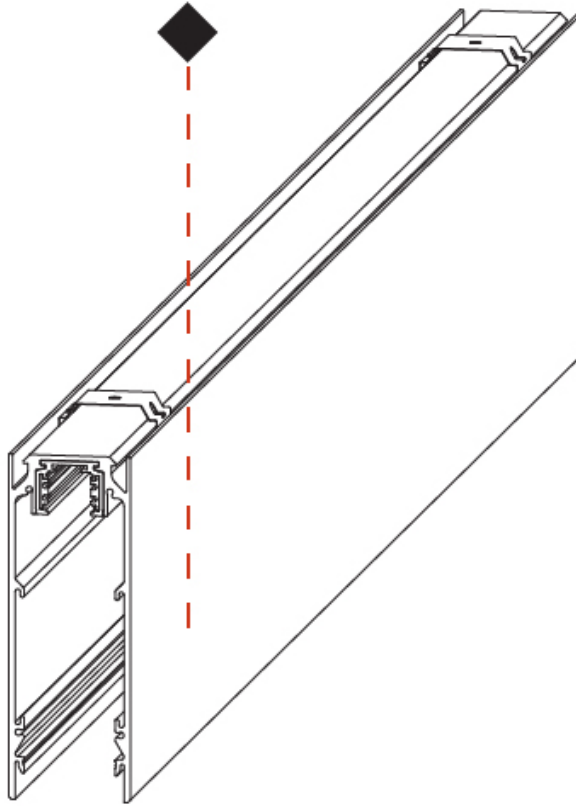

SNOOKER G-50 CHANNEL FOR GRAVITY LIFT SURFACE

A3D107-

PROJECT

TYPE

SPECIFIER

QUANTITY

DATE

A