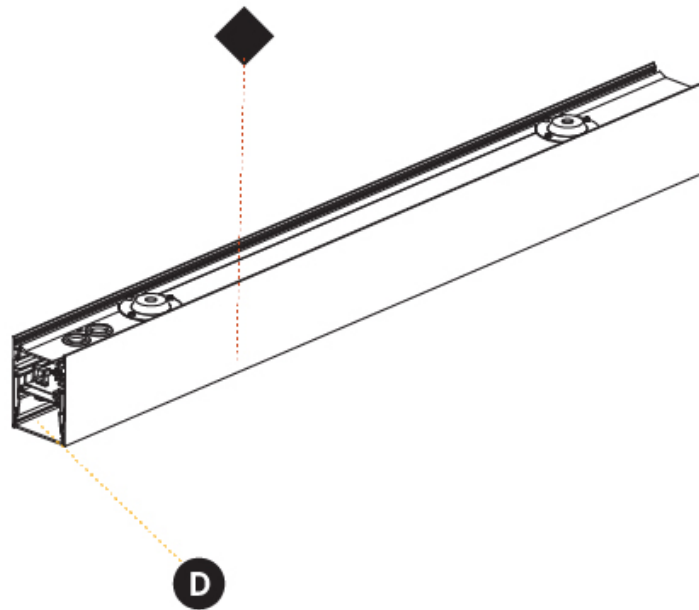

PHYSICAL

Shape: Rectangle
 Length (mm): 860
 Length (in): 33 7/8
 Width (mm): 65
 Width (in): 2 9/16
 Height (mm): 90
 Height (in): 3 5/16
 Weight (kg): 2.58
 Weight (lbs): 5.69
 Diffuser: PMMA - Opal or Micro-Prism
 Fixture Finish: SSR / BKV / CWI / CRY / HAB / UFT / ITA / RUA / FTG / MYG / LOD / PUS / FRO / FUP / KIA / POP / BLS / SPG / MEY / GOH / CHC / COM / ABZ / JAG / OBR / MOS / ROR
 Fixture Material: Extruded Aluminum
 Cut-out Measurements: 853mm / 33 9/16" x 58mm / 2 5/16"

853mm x 58mm
 33 9/16" x 2 5/16"

SUPER-G SLIM 65 SURFACE

A3D108-

PROJECT

TYPE

SPECIFIER

QUANTITY

DATE