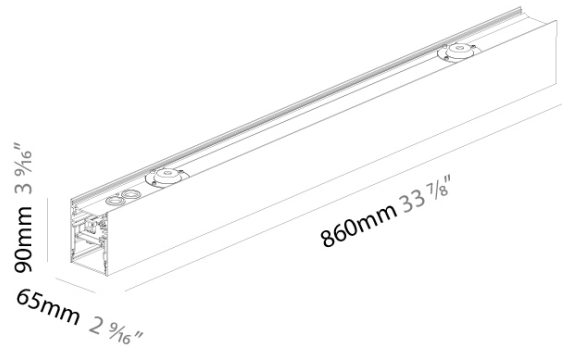

PHYSICAL

Shape: Rectangle
 Length (mm): 860
 Length (in): 33 7/8
 Width (mm): 65
 Width (in): 2 9/16
 Height (mm): 90
 Height (in): 3 5/16
 Weight (kg): 2.58
 Weight (lbs): 5.69
 Diffuser: PMMA - Opal or Micro-Prism
 Fixture Finish: SSR / BKV / CWI / CRY / HAB / UFT / ITA / RUA / FTG / MYG / LOD / PUS / FRO / FUP / KIA / POP / BLS / SPG / MEY / GOH / CHC / COM / ABZ / JAG / OBR / MOS / ROR
 Fixture Material: Extruded Aluminum
 Cut-out Measurements: 853mm / 33 9/16" x 58mm / 2 5/16"

853mm x 58mm
 33 9/16" x 2 5/16"

SUPER-G SLIM 65 SURFACE

A3D108-

PROJECT

TYPE

SPECIFIER

QUANTITY

DATE