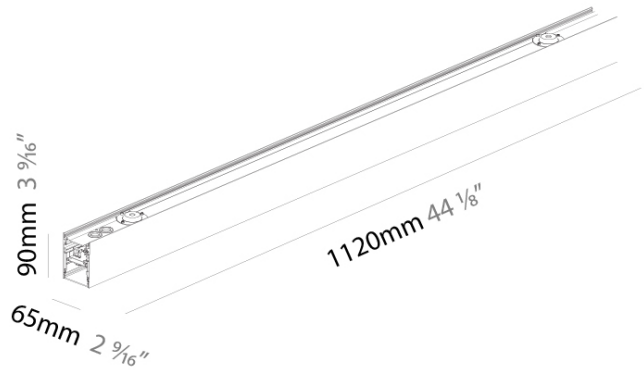

#### PHYSICAL

Shape: Curves  
 Length (mm): 1420  
 Length (in): 44 1/8"  
 Width (mm): 65  
 Width (in): 2 9/16"  
 Height (mm): 90  
 Height (in): 3 9/16"  
 Weight (kg): 4.23  
 Weight (lbs): 9.33  
 Diffuser: PMMA - Opal or Micro-Prism  
 Fixture Finish: SSR / BKV / CWI / CRY / HAB / UFT / ITA / RUA / FTG / MYG / LOD / PUS / FRO / FUP / KIA / POP / BLS / SPG / MEY / GOH / CHC / COM / ABZ / JAG / OBR / MOS / ROR  
 Fixture Material: Extruded Aluminum  
 Cut-out Measurements: 1413mm / 55 5/8" x 58mm / 2 5/16"

#### RATINGS AND CERTIFICATIONS

Certified By: Certified for North American Standards  
 IP rating: IP20

1413mm x 58mm  
55 5/8" x 2 5/16"