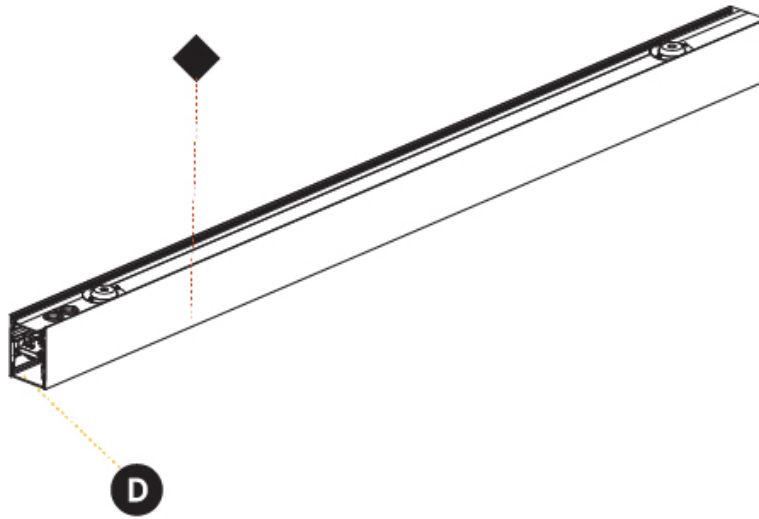

SUPER-G SLIM 65 SURFACE

A3D109-

PROJECT

TYPE

SPECIFIER

QUANTITY

DATE