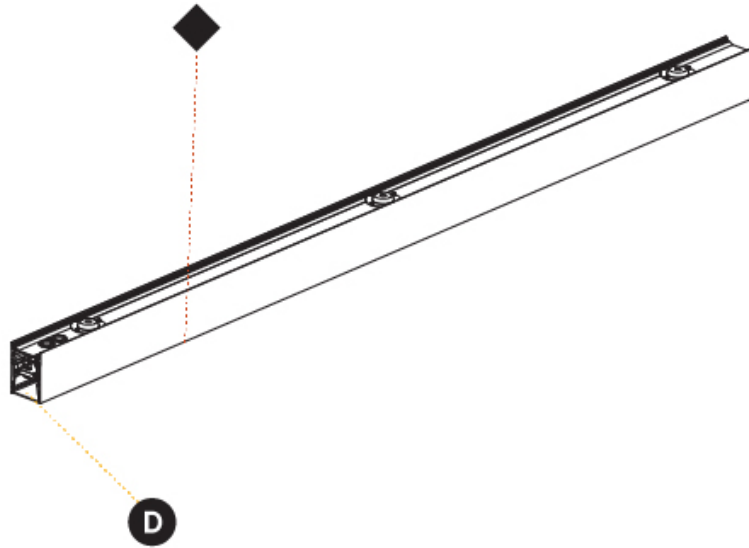

1713mm x 58mm
67 7/16" x 2 5/16"

SUPER-G SLIM 65 SURFACE

A3D110-

PROJECT

TYPE

SPECIFIER

QUANTITY

DATE