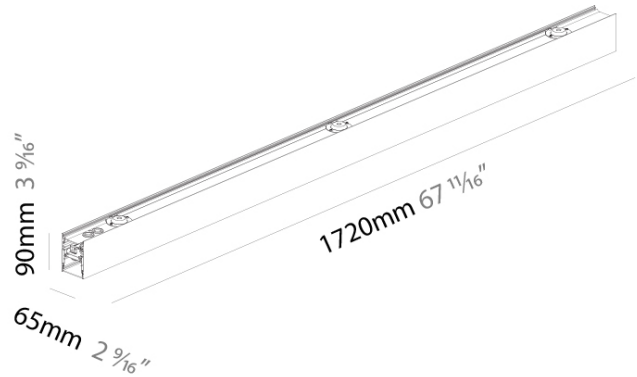

PHYSICAL

Shape: Rectangle
 Length (mm): 1720
 Length (in): 67 ¹¹/₁₆
 Width (mm): 65
 Width (in): 2 ⁹/₁₆
 Height (mm): 90
 Height (in): 3 ⁹/₁₆
 Weight (kg): 5.076
 Weight (lbs): 11.19
 Diffuser: PMMA - Opal or Micro-Prism
 Fixture Finish: SSR / BKV / CWI / CRY / HAB / UFT / ITA / RUA / FTG / MYG / LOD / PUS / FRO / FUP / KIA / POP / BLS / SPG / MEY / GOH / CHC / COM / ABZ / JAG / OBR / MOS / ROR
 Fixture Material: Extruded Aluminum
 Cut-out Measurements: 1713mm / 67 7/16" x 58mm / 2 5/16"

1713mm x 58mm
67 7/16" x 2 5/16"

SUPER-G SLIM 65 SURFACE

A3D110-

PROJECT

TYPE

SPECIFIER

QUANTITY

DATE