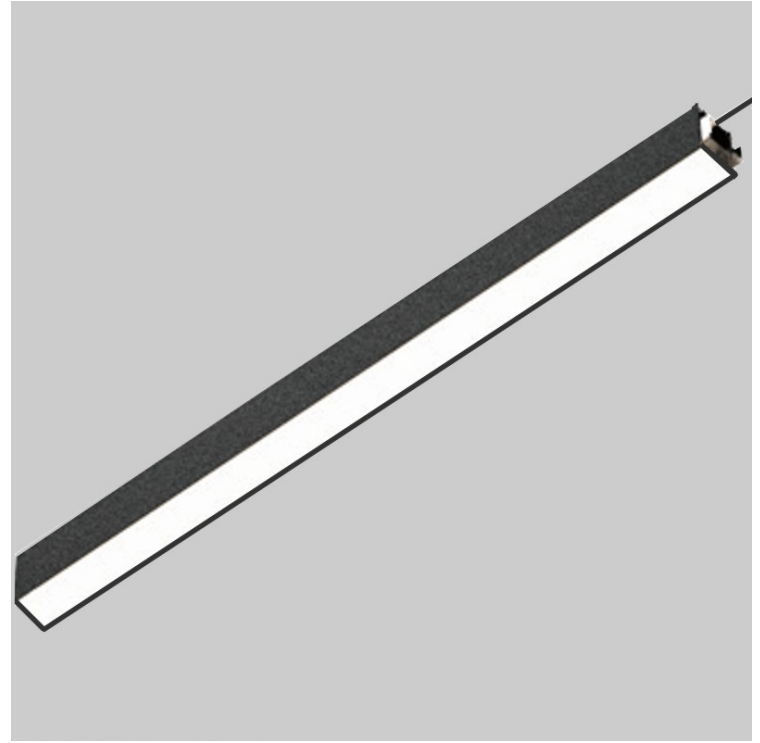

GENERAL

Series: Super-G
Subseries: Super-G Slim 65
Partner: Prolicht
Division: Architectural
Installation: Surface
Product Type: Linear Profiles
Mounting Location: Ceiling
Light Distribution: Direct

PHYSICAL

Shape: Rectangle
Length (mm): 1720
Length (in): 67 ¹¹/₁₆
Width (mm): 65
Width (in): 2 ⁹/₁₆
Height (mm): 90
Height (in): 3 ⁹/₁₆
Weight (kg): 5.076
Weight (lbs): 11.19
Diffuser: PMMA - Opal or Micro-Prism
Fixture Finish: SSR / BKV / CWI / CRY / HAB / UFT / ITA / RUA / FTG / MYG / LOD / PUS / FRO / FUP / KIA / POP / BLS / SPG / MEY / GOH / CHC / COM / ABZ / JAG / OBR / MOS / ROR
Fixture Material: Extruded Aluminum
Cut-out Measurements: 1713mm / 67 7/16" x 58mm / 2 5/16"

ELECTRICAL

Lamp Type: LED (Zhaga Standard)
Input Wattage (W): 42
Total Output Wattage (W): 36
Dimming: Tri-Mode (Non-Dimming and Phase Dimming (120Vac only) and 0-10V Dimming)
Driver Included: Yes
Driver Location: Integrated
Driver Type: Constant Current - Universal
Driver Class: Class 2
Input Voltage (V): 120 - 277
Constant Current (MA): 350

LED

Color Temperature (°K): 3000 / 3500 / 4000
Max. Delivered Lumen (lm): 4080 / 4165 / 4250
Nominal Lumen (lm): 5760 / 5880 / 6000
CRI: >90 CRI
Lamp Life (hrs): 50000

RATINGS AND CERTIFICATIONS

Certified By: Certified for North American Standards
IP rating: IP20

1713mm x 58mm
67 7/16" x 2 5/16"