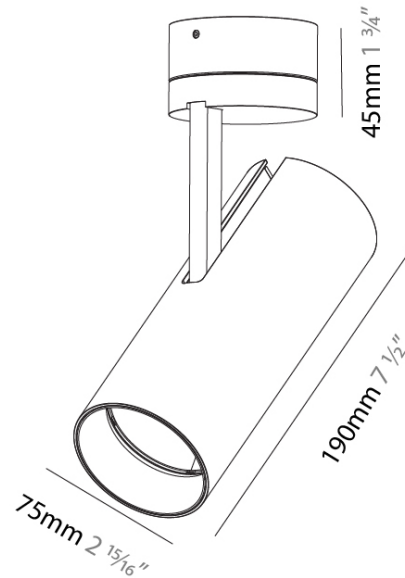

GENERAL

Series: Imagine
Subseries: Imagine 75
Partner: Prolicht
Division: Architectural
Installation: Surface
Product Type: Spots
Mounting Location: Ceiling
Light Distribution: Adjustable

PHYSICAL

Aperture Sizes - Downlights: 2"
Shape: Cylinder
Diameter (mm): 75
Diameter (in): 2 ¹⁵/₁₆
Height (mm): 190
Height (in): 7 ¹/₂
Max. Overall Height (mm): 235
Max. Overall Height (in): 9 ¹/₄
Weight (kg): 0.919
Weight (lbs): 2.02
Fixture Finish: SSR / BKV / CWI / CRY / HAB / UFT / ITA / RUA / FTG / MYG / LOD / PUS / FRO / FUP / KIA / POP / BLS / SPG / MEY / GOH / CHC / COM / ABZ / JAG / OBR / MOS / ROR
Fixture Material: Aluminum Die Cast

ELECTRICAL

Lamp Type: LED (Zhaga Standard)
Input Wattage (W): 20.9
Total Output Wattage (W): 19
Dimming: Tri-Mode (Non-Dimming and Phase Dimming (120Vac only) and 0-10V Dimming)
Driver Included: Yes
Driver Location: Integrated
Driver Type: Constant Current - Universal
Driver Class: Class 2
Input Voltage (V): 120 - 277
Constant Current (MA): 500

LED

Number of LEDs: 1
Color Temperature (°K): 2700 / 3000 / 3500 / 4000
Max. Delivered Lumen (lm): 1490 / 1530 / 1607 / 1640
CRI: >90 CRI
Lamp Life (hrs): 50000

OPTICAL

Reflector: 16 / 32
Adjustability: Rotational 350°; Tilt 90°

RATINGS AND CERTIFICATIONS

Certified By: Certified for North American Standards
IP rating: IP20