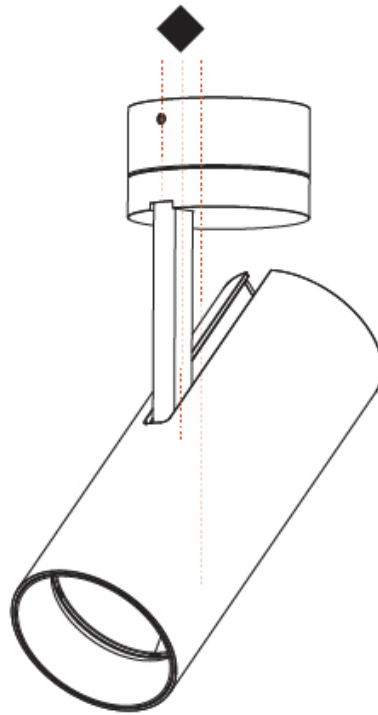

A3D114-

PROJECT

TYPE

SPECIFIER

QUANTITY

DATE

A