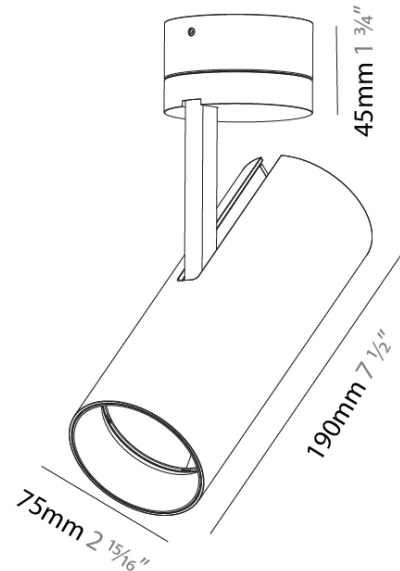

GENERAL

Series: Imagine
Subseries: Imagine 75
Partner: Prolicht
Division: Architectural
Installation: Surface
Product Type: Spots
Mounting Location: Ceiling
Light Distribution: Adjustable

PHYSICAL

Aperture Sizes - Downlights: 2"
Shape: Cylinder
Diameter (mm): 75
Diameter (in): 2 15/16
Height (mm): 190
Height (in): 7 1/2
Max. Overall Height (mm): 235
Max. Overall Height (in): 9 1/4
Weight (kg): 0.919
Weight (lbs): 2.02
Fixture Finish: SSR / BKV / CWI / CRY / HAB / UFT / ITA / RUA / FTG / MYG / LOD / PUS / FRO / FUP / KIA / POP / BLS / SPG / MEY / GOH / CHC / COM / ABZ / JAG / OBR / MOS / ROR
Fixture Material: Aluminum Die Cast

ELECTRICAL

Lamp Type: LED (Zhaga Standard)
Input Wattage (W): 13.2 / 16.5
Total Output Wattage (W): 12 / 15
Dimming: Tri-Mode (Non-Dimming and Phase Dimming (120Vac only) and 0-10V Dimming)
Driver Included: Yes
Driver Location: Integrated
Driver Type: Constant Current - Universal
Driver Class: Class 2
Input Voltage (V): 120 - 277
Constant Current (MA): 350

LED

Number of LEDs: 1
Color Temperature (°K): 2700 / 3000 / 3500 / 4000
Max. Delivered Lumen (lm): 870 / 970 / 1038 / 1060
CRI: >90 CRI
Lamp Life (hrs): 50000

OPTICAL

Reflector: 12
Adjustability: Rotational 350°; Tilt 90°

RATINGS AND CERTIFICATIONS

Certified By: Certified for North American Standards
IP rating: IP20