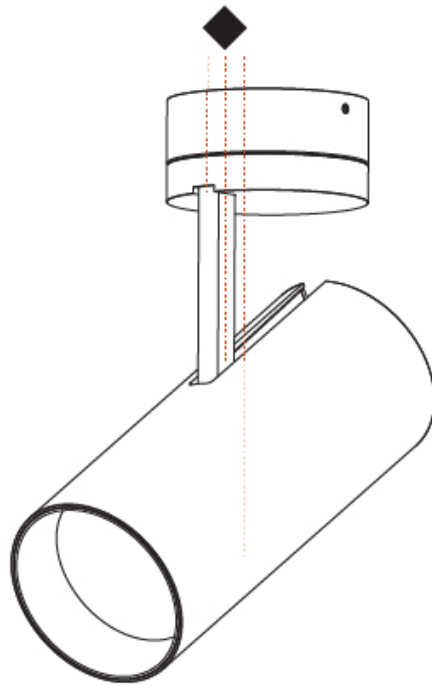

A3D115-

PROJECT

TYPE

SPECIFIER

QUANTITY

DATE