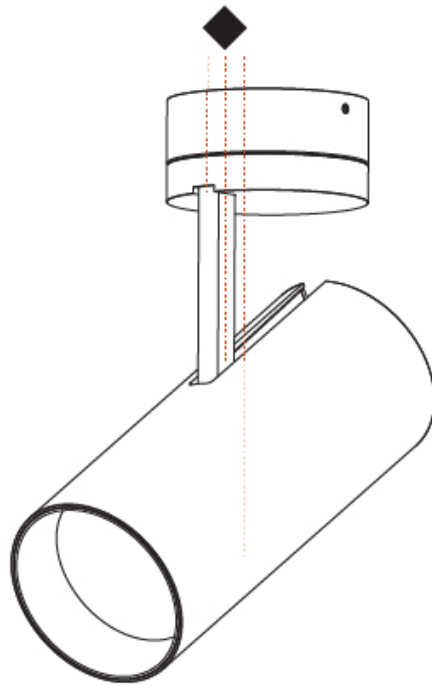

#### PHYSICAL

Aperture Sizes - Downlights: 3"
Shape: Cylinder
Diameter (mm): 90
Diameter (in): 3 5/16
Height (mm): 210
Height (in): 8 1/4
Max. Overall Height (mm): 255
Max. Overall Height (in): 10 1/16
Weight (kg): 1.184
Weight (lbs): 2.60
Fixture Finish: SSR / BKV / CWI / CRY / HAB / UFT / ITA / RUA / FTG / MYG / LOD / PUS / FRO / FUP / KIA / POP / BLS / SPG / MEY / GOH / CHC / COM / ABZ / JAG / OBR / MOS / ROR
Fixture Material: Aluminum Die Cast

#### OPTICAL

Reflector: 18 / 26 / 40
Adjustability: Rotational 350°; Tilt 90°