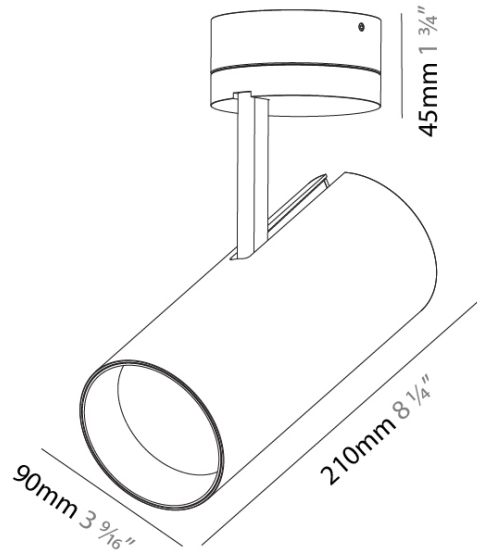

GENERAL

Series: Imagine
Subseries: Imagine 90
Partner: Prolicht
Division: Architectural
Installation: Surface
Product Type: Spots
Mounting Location: Ceiling
Light Distribution: Adjustable

PHYSICAL

Aperture Sizes - Downlights: 3"
Shape: Cylinder
Diameter (mm): 90
Diameter (in): 3 5/16
Height (mm): 210
Height (in): 8 1/4
Max. Overall Height (mm): 255
Max. Overall Height (in): 10 1/16
Weight (kg): 1.184
Weight (lbs): 2.60
Fixture Finish: SSR / BKV / CWI / CRY / HAB / UFT / ITA / RUA / FTG / MYG / LOD / PUS / FRO / FUP / KIA / POP / BLS / SPG / MEY / GOH / CHC / COM / ABZ / JAG / OBR / MOS / ROR
Fixture Material: Aluminum Die Cast

ELECTRICAL

Lamp Type: LED (Zhaga Standard)
Input Wattage (W): 28.6
Total Output Wattage (W): 26
Dimming: Tri-Mode (Non-Dimming and Phase Dimming (120Vac only) and 0-10V Dimming)
Driver Included: Yes
Driver Location: Integrated
Driver Type: Constant Current - Universal
Driver Class: Class 2
Input Voltage (V): 120 - 277
Constant Current (MA): 700

LED

Number of LEDs: 1
Color Temperature (°K): 2700 / 3000 / 3500 / 4000
Max. Delivered Lumen (lm): 2210 / 2270 / 2391 / 2440
CRI: >90 CRI
Lamp Life (hrs): 50000

OPTICAL

Reflector: 18 / 26 / 40
Adjustability: Rotational 350°; Tilt 90°

RATINGS AND CERTIFICATIONS

Certified By: Certified for North American Standards
IP rating: IP20