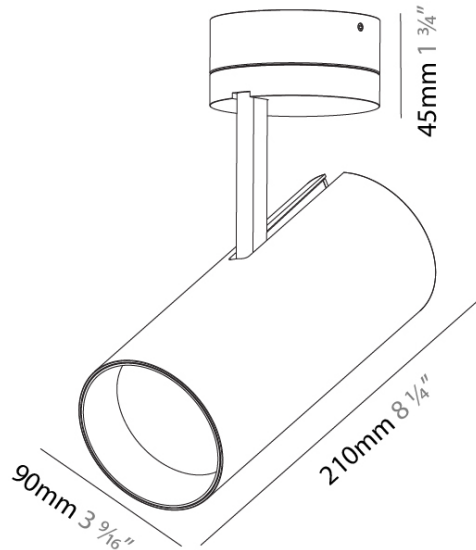

GENERAL

Series: Imagine
Subseries: Imagine 90
Partner: Prolicht
Division: Architectural
Installation: Surface
Product Type: Spots
Mounting Location: Ceiling
Light Distribution: Adjustable

PHYSICAL

Aperture Sizes - Downlights: 3"
Shape: Cylinder
Diameter (mm): 90
Diameter (in): 3 5/16
Height (mm): 210
Height (in): 8 1/4
Max. Overall Height (mm): 255
Max. Overall Height (in): 10 1/16
Weight (kg): 1.184
Weight (lbs): 2.60
Fixture Finish: SSR / BKV / CWI / CRY / HAB / UFT / ITA / RUA / FTG / MYG / LOD / PUS / FRO / FUP / KIA / POP / BLS / SPG / MEY / GOH / CHC / COM / ABZ / JAG / OBR / MOS / ROR
Fixture Material: Aluminum Die Cast

ELECTRICAL

Lamp Type: LED (Zhaga Standard)
Input Wattage (W): 28.6
Total Output Wattage (W): 26
Dimming: Tri-Mode (Non-Dimming and Phase Dimming (120Vac only) and 0-10V Dimming)
Driver Included: Yes
Driver Location: Integrated
Driver Type: Constant Current - Universal
Driver Class: Class 2
Input Voltage (V): 120 - 277
Constant Current (MA): 700

LED

Number of LEDs: 1
Color Temperature (°K): 2700 / 3000 / 3500 / 4000
Max. Delivered Lumen (lm): 2210 / 2270 / 2391 / 2440
CRI: >90 CRI
Lamp Life (hrs): 50000

OPTICAL

Reflector: 18 / 26 / 40
Adjustability: Rotational 350°; Tilt 90°

RATINGS AND CERTIFICATIONS

Certified By: Certified for North American Standards
IP rating: IP20