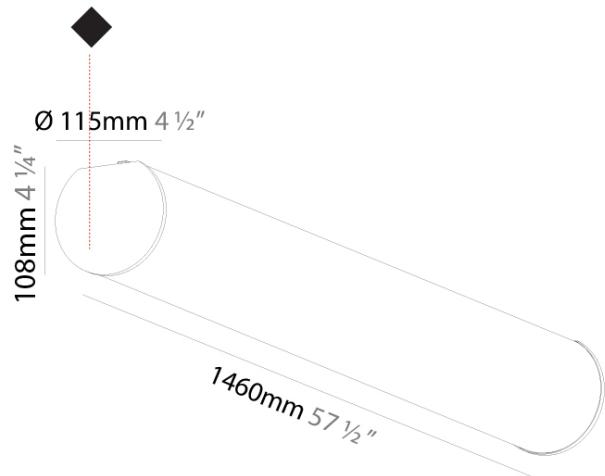

A3D120-

base number	LED	Color	Finishes
	Dimming	Temperature	(Diamond)

1. To build a product code in our configurator select the specify button on the base model # product page
2. To build a manual product code on this datasheet choose from the options listed below in blue font and add the suffix to the base model #

GENERAL

Series: Bunga
Partner: Prolicht
Division: Architectural
Installation: Surface
Product Type: Linear Profiles
Mounting Location: Ceiling

PHYSICAL

Shape: Cylinder
Diameter (mm): 115
Diameter (in): 4 1/2
Length (mm): 1460
Length (in): 57 1/2
Height (mm): 108
Height (in): 4 1/4
Weight (kg): 4.413
Weight (lbs): 9.729
Diffuser: PMMA - Opal
Fixture Finish: [SSR / BKV / CWI / CRY / HAB / UFT / ITA / RUA / FTG / MYG / LOD / PUS / FRO / FUP / KIA / POP / BLS / SPG / MEY / GOH / CHC / COM / ABZ / JAG / OBR / MOS / ROR](#)
Fixture Material: PMMA / Aluminum

ELECTRICAL

Lamp Type: LED (Zhaga Standard)
Input Wattage (W): 25
Total Output Wattage (W): 20 / 16 (3500K)
[Dimming: Non-Dimming / Phase Dimming (120Vac only) / 0-10V Dimming](#)
Driver Included: Yes
Driver Location: Integrated
Driver Type: Constant Current - 120 / 277Vac
Driver Class: Class 2
Input Voltage (V): 120 - 277
Constant Current (MA): 350 / 500 (3500K)

LED

Color Temperature (°K): 3000 / 3500 / 4000
Max. Delivered Lumen (lm): 2770 / 2862 / 2920
CRI: >80 CRI
Lamp Life (hrs): 50000

RATINGS AND CERTIFICATIONS

Certified By: Certified for North American Standards
IP rating: IP20