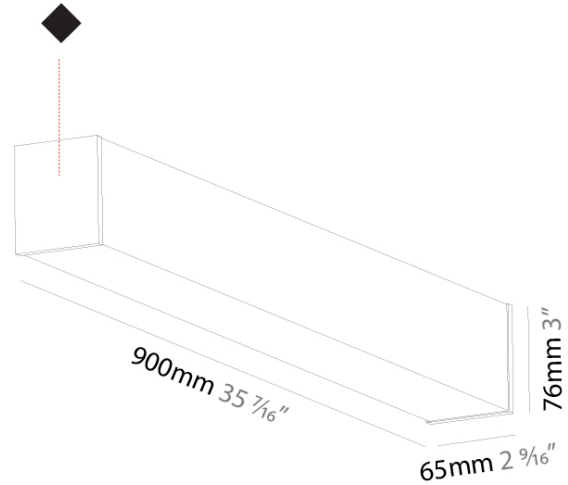

FINO SURFACE

A3D123-

base number	LED	Color	Finishes
	Dimming	Temperature	(Diamond)

1. To build a product code in our configurator select the specify button on the base model # product page
2. To build a manual product code on this datasheet choose from the options listed below in blue font and add the suffix to the base model #

GENERAL

Series: Fino
Partner: Prolicht
Division: Architectural
Installation: Surface
Product Type: Linear Profiles
Mounting Location: Ceiling

PHYSICAL

Shape: Rectangle
Length (mm): 900
Length (in): 35 7/16
Width (mm): 65
Width (in): 2 9/16
Height (mm): 76
Height (in): 3
Weight (kg): 2.664
Weight (lbs): 5.873
Diffuser: PMMA - Opal
Fixture Finish: SSR / BKV / CWI / CRY / HAB / UFT / ITA / RUA / FTG / MYG / LOD / PUS / FRO / FUP / KIA / POP / BLS / SPG / MEY / GOH / CHC / COM / ABZ / JAG / OBR / MOS / ROR
Fixture Material: PMMA / Aluminum

ELECTRICAL

Lamp Type: LED (Zhaga Standard)
Input Wattage (W): 15
Total Output Wattage (W): 12 / 11.2 (3500K)
Dimming: Non-Dimming / Phase Dimming (120Vac only) / 0-10V Dimming
Driver Included: Yes
Driver Location: Integrated
Driver Type: Constant Current - 120 / 277Vac
Driver Class: Class 2
Input Voltage (V): 120 - 277
Constant Current (MA): 350 / 375 (3500K)

LED

Color Temperature (°K): 3000 / 3500 / 4000
Max. Delivered Lumen (lm): 1710 / 1774 / 1810
CRI: >80 CRI
Lamp Life (hrs): 50000

RATINGS AND CERTIFICATIONS

Certified By: Certified for North American Standards
IP rating: IP20