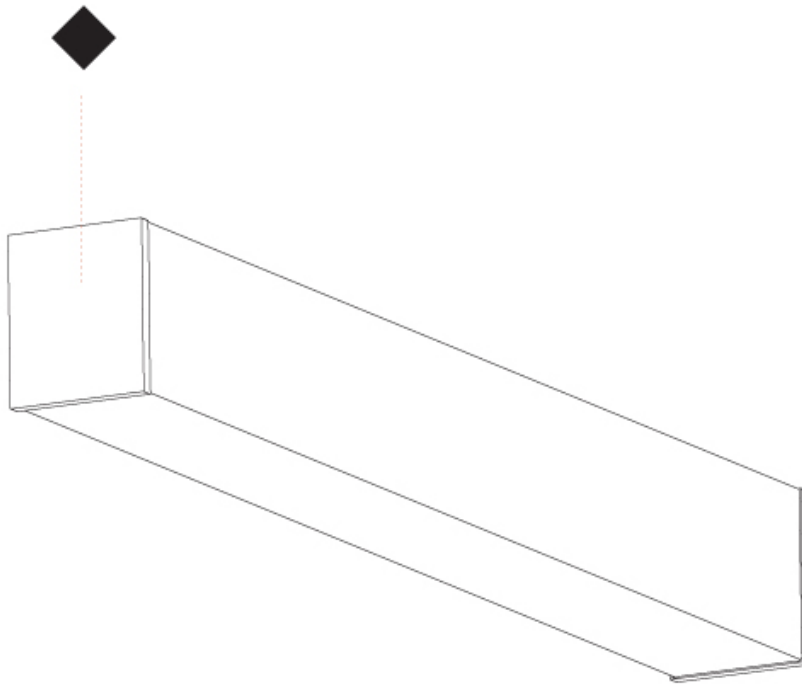

A3D123-

PROJECT

TYPE

SPECIFIER

QUANTITY

DATE