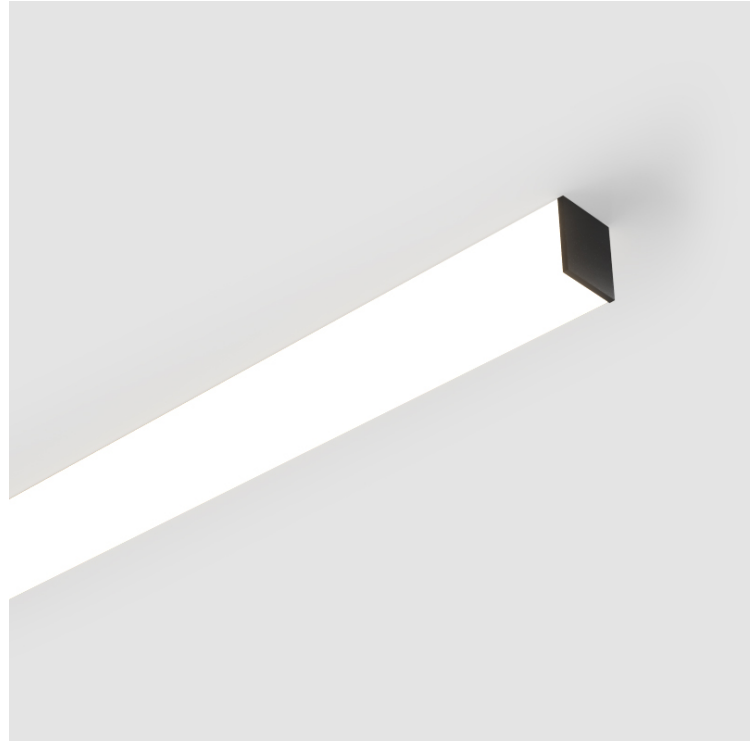

FINO SURFACE

A3D124-

base number	LED Dimming	Color Temperature	Finishes (Diamond)

1. To build a product code in our configurator select the specify button on the base model # product page
2. To build a manual product code on this datasheet choose from the options listed below in blue font and add the suffix to the base model #

GENERAL

Series: Fino
Partner: Prolicht
Division: Architectural
Installation: Surface
Product Type: Linear Profiles
Mounting Location: Ceiling

PHYSICAL

Shape: Rectangle
Length (mm): 1180
Length (in): 46 7/16
Width (mm): 65
Width (in): 2 9/16
Height (mm): 76
Height (in): 3
Weight (kg): 3.294
Weight (lbs): 7.262
Diffuser: PMMA - Opal
Fixture Finish: SSR / BKV / CWI / CRY / HAB / UFT / ITA / RUA / FTG / MYG / LOD / PUS / FRO / FUP / KIA / POP / BLS / SPG / MEY / GOH / CHC / COM / ABZ / JAG / OBR / MOS / ROR
Fixture Material: PMMA / Aluminum

ELECTRICAL

Lamp Type: LED (Zhaga Standard)
Input Wattage (W): 20
Total Output Wattage (W): 16 / 12.8 (3500K)
Dimming: Non-Dimming / Phase Dimming (120Vac only) / 0-10V Dimming
Driver Included: Yes
Driver Location: Integrated
Driver Type: Constant Current - 120 / 277Vac
Driver Class: Class 2
Input Voltage (V): 120 - 277
Constant Current (MA): 350 / 400 (3500K)

LED

Color Temperature (°K): 3000 / 3500 / 4000
Max. Delivered Lumen (lm): 2280 / 2362 / 2410
CRI: >80 CRI
Lamp Life (hrs): 50000

RATINGS AND CERTIFICATIONS

Certified By: Certified for North American Standards
IP rating: IP20