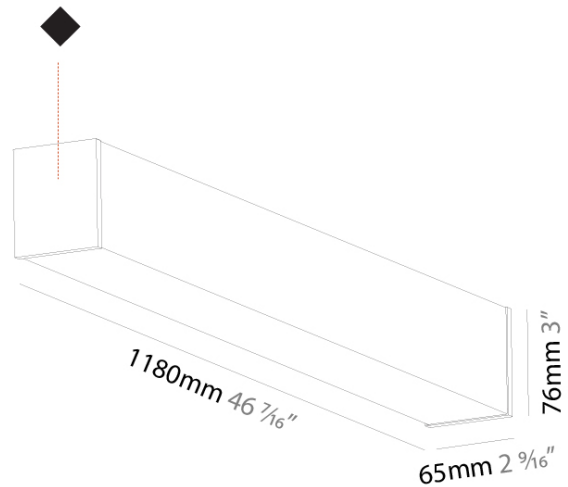

FINO SURFACE

A3D124-

base number	LED Dimming	Color Temperature	Finishes (Diamond)

1. To build a product code in our configurator select the specify button on the base model # product page
2. To build a manual product code on this datasheet choose from the options listed below in blue font and add the suffix to the base model #

GENERAL

Series: Fino
Partner: Prolicht
Division: Architectural
Installation: Surface
Product Type: Linear Profiles
Mounting Location: Ceiling

PHYSICAL

Shape: Rectangle
Length (mm): 1180
Length (in): 46 7/16
Width (mm): 65
Width (in): 2 9/16
Height (mm): 76
Height (in): 3
Weight (kg): 3.294
Weight (lbs): 7.262
Diffuser: PMMA - Opal
Fixture Finish: SSR / BKV / CWI / CRY / HAB / UFT / ITA / RUA / FTG / MYG / LOD / PUS / FRO / FUP / KIA / POP / BLS / SPG / MEY / GOH / CHC / COM / ABZ / JAG / OBR / MOS / ROR
Fixture Material: PMMA / Aluminum

ELECTRICAL

Lamp Type: LED (Zhaga Standard)
Input Wattage (W): 20
Total Output Wattage (W): 16 / 12.8 (3500K)
Dimming: Non-Dimming / Phase Dimming (120Vac only) / 0-10V Dimming
Driver Included: Yes
Driver Location: Integrated
Driver Type: Constant Current - 120 / 277Vac
Driver Class: Class 2
Input Voltage (V): 120 - 277
Constant Current (MA): 350 / 400 (3500K)

LED

Color Temperature (°K): 3000 / 3500 / 4000
Max. Delivered Lumen (lm): 2280 / 2362 / 2410
CRI: >80 CRI
Lamp Life (hrs): 50000

RATINGS AND CERTIFICATIONS

Certified By: Certified for North American Standards
IP rating: IP20