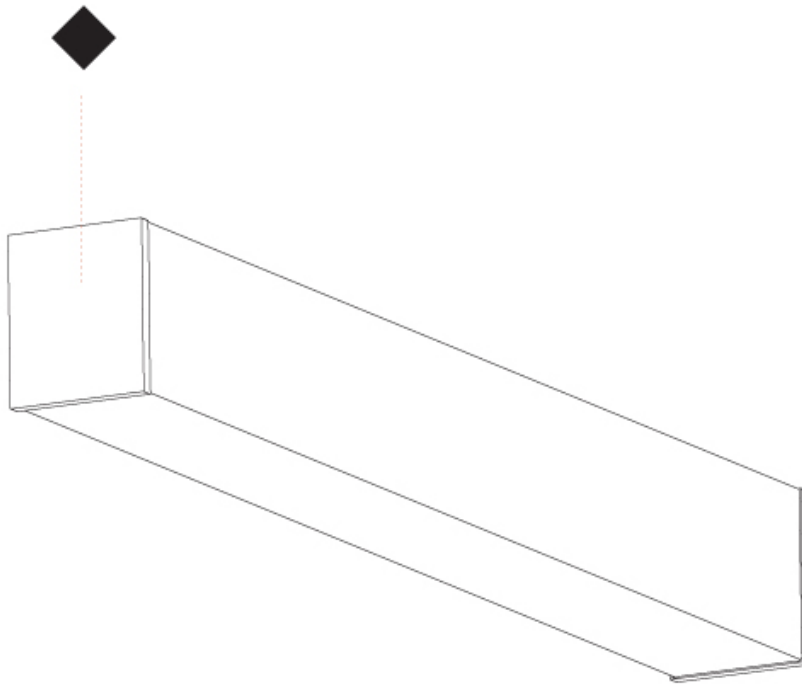

A3D124-

PROJECT

TYPE

SPECIFIER

QUANTITY

DATE