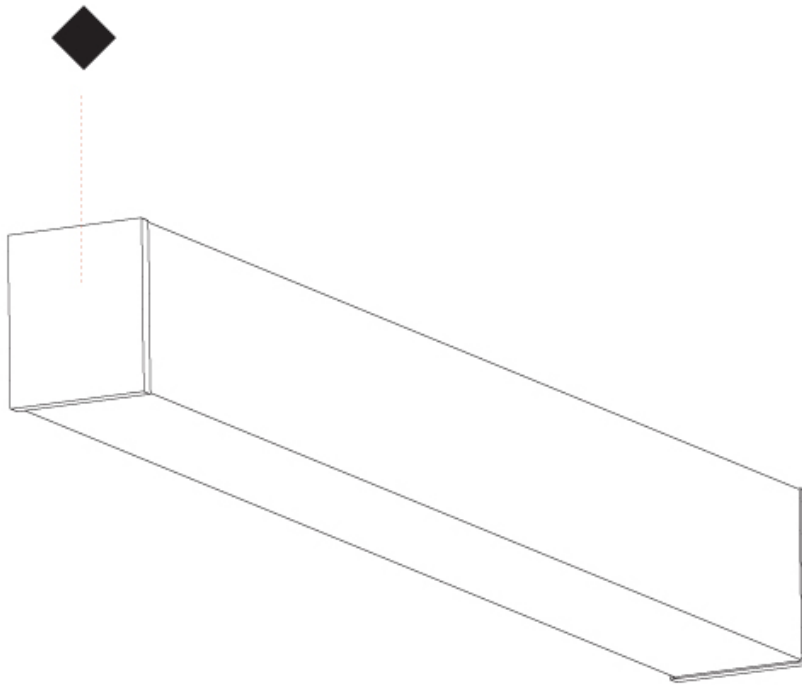

A3D125-

PROJECT

TYPE

SPECIFIER

QUANTITY

DATE