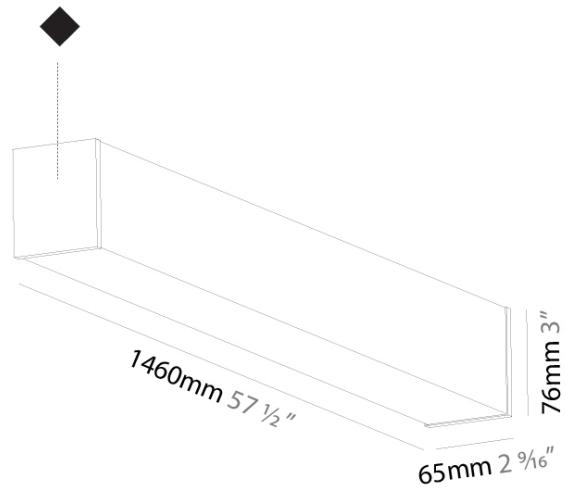

base number	LED Dimming	Color Temperature	Finishes (Diamond)

1. To build a product code in our configurator select the specify button on the base model # product page
2. To build a manual product code on this datasheet choose from the options listed below in blue font and add the suffix to the base model #

GENERAL

Series: Fino
Brand: Prolicht
Division: Architectural
Mounting Type: Surface
Mounting Location: Ceiling
Subcategory: Profile

PHYSICAL

Shape: Rectangle
Length (mm): 1460
Length (in): 57 1/2
Width (mm): 65
Width (in): 2 9/16
Height (mm): 76
Height (in): 3
Light Distribution: Omnidirectional
Weight (kg): 3.974
Weight (lbs): 8.761
Diffuser: PMMA - Opal
Fixture Finish: SSR / BKV / CWI / CRY / HAB / UFT / ITA / RUA / FTG / MYG / LOD / PUS / FRO / FUP / KIA / POP / BLS / SPG / MEY / GOH / GUM / CHC / COM / ABZ / JAG / OBR / MOS / ROR
Fixture Material: Aluminum

ELECTRICAL

Lamp Type: LED (Zhaga Standard)
Input Wattage (W): 25
Total Output Wattage (W): 20 / 16 (3500K)
Dimming: Non-Dimming / Phase Dimming (120Vac only) / 0-10V Dimming
Driver Included: Yes
Driver Location: Integrated
Driver Type: Constant Current - 120 / 277Vac
Driver Class: Class 2
Input Voltage (V): 120 - 277
Constant Current (MA): 350 / 500 (3500K)

LED

Color Temperature (°K): 3000 / 3500 / 4000
Max. Delivered Lumen (lm): 2850 / 2960 / 3020
CRI: >80 CRI
Lamp Life (hrs): 50000

RATINGS AND CERTIFICATIONS

Certified By: Certified for North American Standards
IP rating: IP20