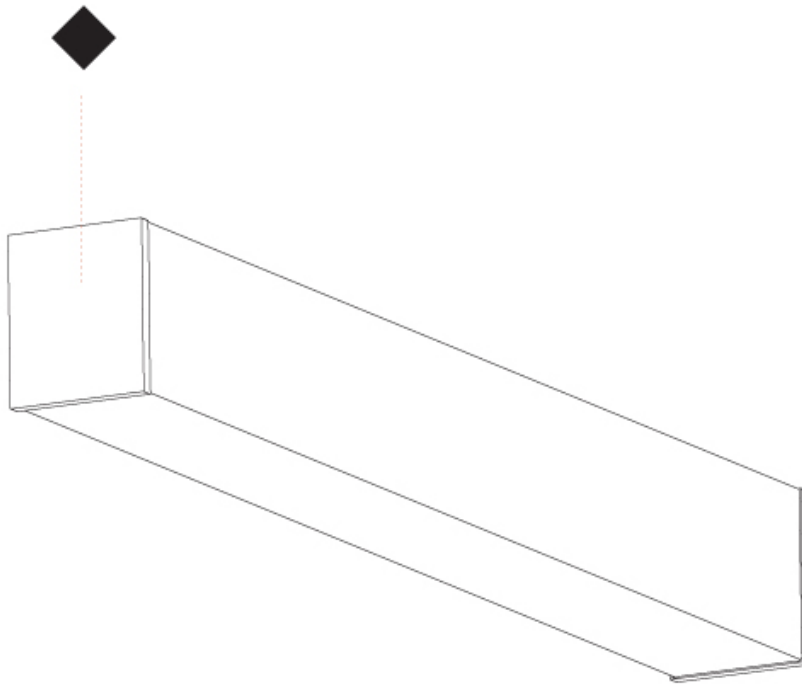

A3D126-

PROJECT

TYPE

SPECIFIER

QUANTITY

DATE