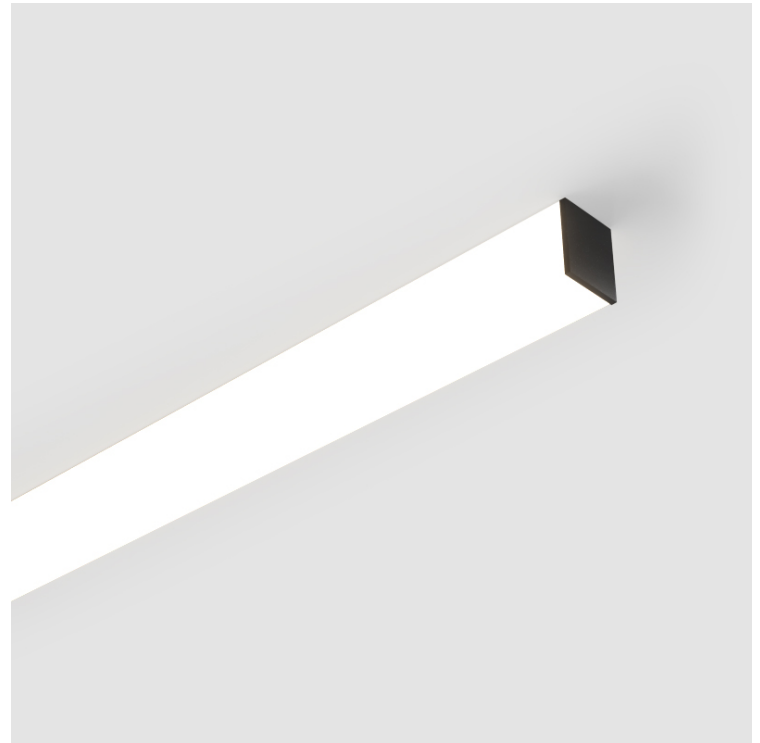

FINO SURFACE

A3D126-

base number	LED	Color	Finishes
	Dimming	Temperature	(Diamond)

1. To build a product code in our configurator select the specify button on the base model # product page
2. To build a manual product code on this datasheet choose from the options listed below in blue font and add the suffix to the base model #

GENERAL

Series: Fino
Partner: Prolicht
Division: Architectural
Installation: Surface
Product Type: Linear Profiles
Mounting Location: Ceiling

PHYSICAL

Shape: Rectangle
Length (mm): 1740
Length (in): 68 1/2
Width (mm): 65
Width (in): 2 5/16
Height (mm): 76
Height (in): 3
Weight (kg): 4.665
Weight (lbs): 10.284
Diffuser: PMMA - Opal
Fixture Finish: SSR / BKV / CWI / CRY / HAB / UFT / ITA / RUA / FTG / MYG / LOD / PUS / FRO / FUP / KIA / POP / BLS / SPG / MEY / GOH / CHC / COM / ABZ / JAG / OBR / MOS / ROR
Fixture Material: PMMA / Aluminum

ELECTRICAL

Lamp Type: LED (Zhaga Standard)
Input Wattage (W): 30
Total Output Wattage (W): 24 / 19.2 (3500K)
Dimming: Non-Dimming / Phase Dimming (120Vac only) / 0-10V Dimming
Driver Included: Yes
Driver Location: Integrated
Driver Type: Constant Current - 120 / 277Vac
Driver Class: Class 2
Input Voltage (V): 120 - 277
Constant Current (MA): 350 / 600 (3500K)

LED

Color Temperature (°K): 3000 / 3500 / 4000
Max. Delivered Lumen (lm): 3430 / 3548 / 3620
CRI: >80 CRI
Lamp Life (hrs): 50000

RATINGS AND CERTIFICATIONS

Certified By: Certified for North American Standards
IP rating: IP20