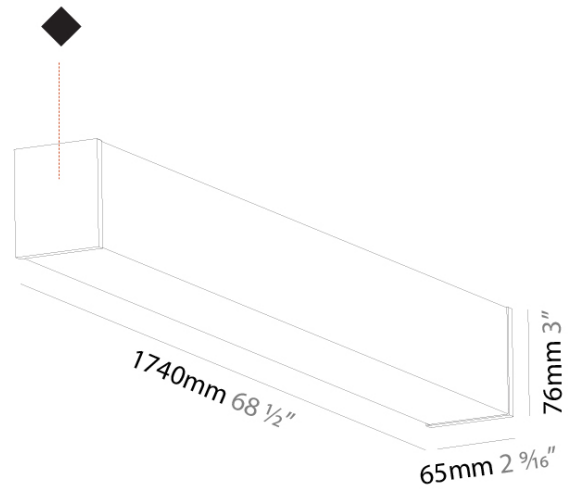

FINO SURFACE

A3D126-

base number	LED	Color	Finishes
	Dimming	Temperature	(Diamond)

1. To build a product code in our configurator select the specify button on the base model # product page
2. To build a manual product code on this datasheet choose from the options listed below in blue font and add the suffix to the base model #

GENERAL

Series: Fino
Partner: Prolicht
Division: Architectural
Installation: Surface
Product Type: Linear Profiles
Mounting Location: Ceiling

PHYSICAL

Shape: Rectangle
Length (mm): 1740
Length (in): 68 1/2
Width (mm): 65
Width (in): 2 5/16
Height (mm): 76
Height (in): 3
Weight (kg): 4.665
Weight (lbs): 10.284
Diffuser: PMMA - Opal
Fixture Finish: SSR / BKV / CWI / CRY / HAB / UFT / ITA / RUA / FTG / MYG / LOD / PUS / FRO / FUP / KIA / POP / BLS / SPG / MEY / GOH / CHC / COM / ABZ / JAG / OBR / MOS / ROR
Fixture Material: PMMA / Aluminum

ELECTRICAL

Lamp Type: LED (Zhaga Standard)
Input Wattage (W): 30
Total Output Wattage (W): 24 / 19.2 (3500K)
Dimming: Non-Dimming / Phase Dimming (120Vac only) / 0-10V Dimming
Driver Included: Yes
Driver Location: Integrated
Driver Type: Constant Current - 120 / 277Vac
Driver Class: Class 2
Input Voltage (V): 120 - 277
Constant Current (MA): 350 / 600 (3500K)

LED

Color Temperature (°K): 3000 / 3500 / 4000
Max. Delivered Lumen (lm): 3430 / 3548 / 3620
CRI: >80 CRI
Lamp Life (hrs): 50000

RATINGS AND CERTIFICATIONS

Certified By: Certified for North American Standards
IP rating: IP20