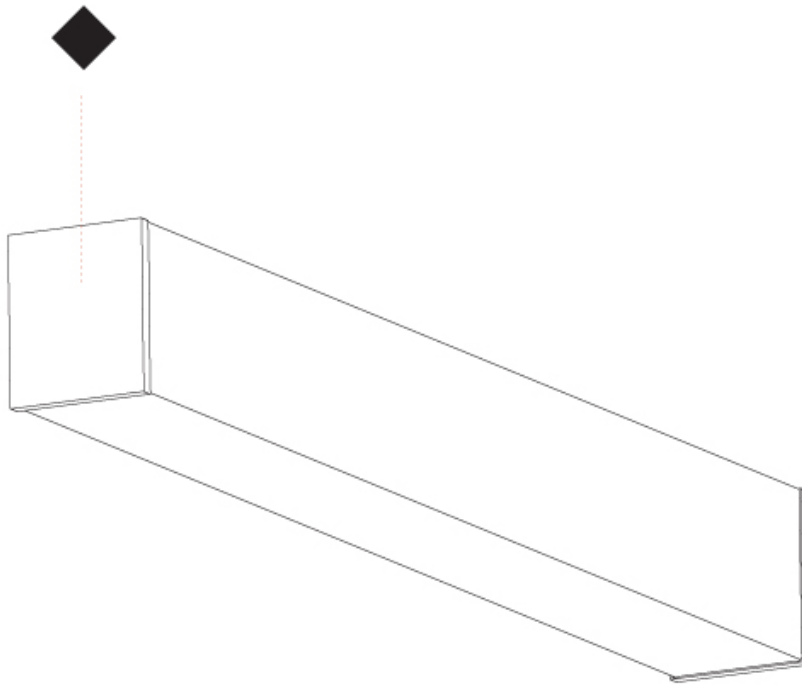

A3D127-

PROJECT

TYPE

SPECIFIER

QUANTITY

DATE