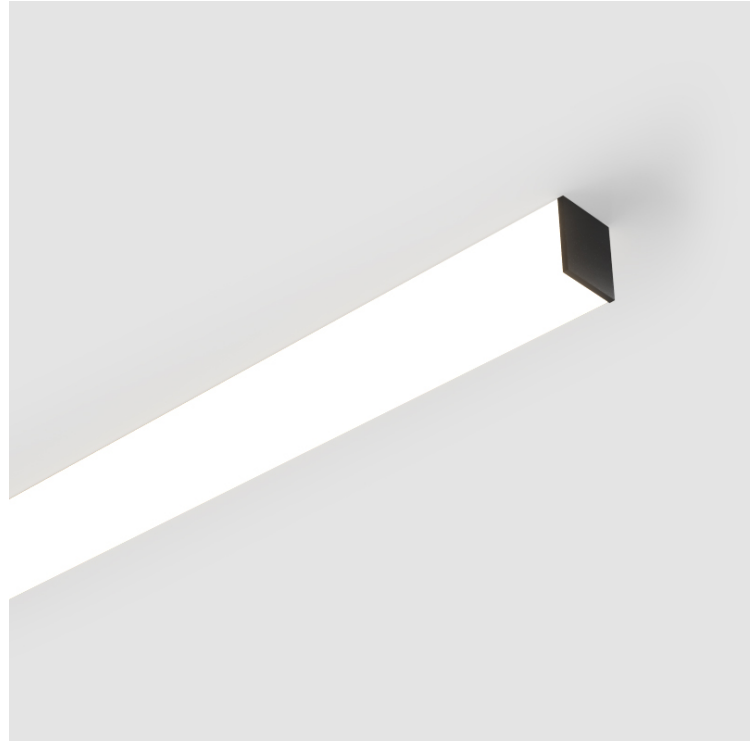

FINO SURFACE

A3D127-

base number	LED	Color	Finishes
	Dimming	Temperature	(Diamond)

1. To build a product code in our configurator select the specify button on the base model # product page
2. To build a manual product code on this datasheet choose from the options listed below in blue font and add the suffix to the base model #

GENERAL

Series: Fino
Partner: Prolicht
Division: Architectural
Installation: Surface
Product Type: Linear Profiles
Mounting Location: Ceiling

PHYSICAL

Shape: Rectangle
Length (mm): 2020
Length (in): 79 1/2
Width (mm): 65
Width (in): 2 9/16
Height (mm): 76
Height (in): 3
Weight (kg): 5.329
Weight (lbs): 11.748
Diffuser: PMMA - Opal
Fixture Finish: SSR / BKV / CWI / CRY / HAB / UFT / ITA / RUA / FTG / MYG / LOD / PUS / FRO / FUP / KIA / POP / BLS / SPG / MEY / GOH / CHC / COM / ABZ / JAG / OBR / MOS / ROR
Fixture Material: PMMA / Aluminum

ELECTRICAL

Lamp Type: LED (Zhaga Standard)
Input Wattage (W): 35
Total Output Wattage (W): 28 / 22.8 (3500K)
Dimming: Non-Dimming / Phase Dimming (120Vac only) / 0-10V Dimming
Driver Included: Yes
Driver Location: Integrated
Driver Type: Constant Current - 120 / 277Vac
Driver Class: Class 2
Input Voltage (V): 120 - 277
Constant Current (MA): 350 / 700 (3500K)

LED

Color Temperature (°K): 3000 / 3500 / 4000
Max. Delivered Lumen (lm): 4000 / 4136 / 4220
CRI: >80 CRI
Lamp Life (hrs): 50000

RATINGS AND CERTIFICATIONS

Certified By: Certified for North American Standards
IP rating: IP20