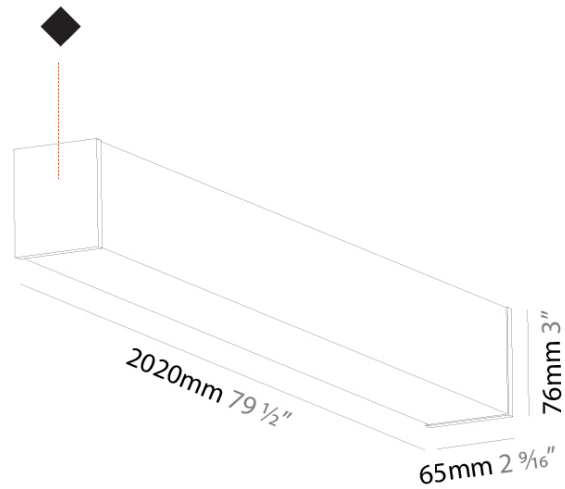

FINO SURFACE

A3D127-

base number	LED Dimming	Color Temperature	Finishes (Diamond)

1. To build a product code in our configurator select the specify button on the base model # product page
2. To build a manual product code on this datasheet choose from the options listed below in blue font and add the suffix to the base model #

GENERAL

Series: Fino
Partner: Prolicht
Division: Architectural
Installation: Surface
Product Type: Linear Profiles
Mounting Location: Ceiling

PHYSICAL

Shape: Rectangle
Length (mm): 2020
Length (in): 79 1/2
Width (mm): 65
Width (in): 2 9/16
Height (mm): 76
Height (in): 3
Weight (kg): 5.329
Weight (lbs): 11.748
Diffuser: PMMA - Opal
Fixture Finish: SSR / BKV / CWI / CRY / HAB / UFT / ITA / RUA / FTG / MYG / LOD / PUS / FRO / FUP / KIA / POP / BLS / SPG / MEY / GOH / CHC / COM / ABZ / JAG / OBR / MOS / ROR
Fixture Material: PMMA / Aluminum

ELECTRICAL

Lamp Type: LED (Zhaga Standard)
Input Wattage (W): 35
Total Output Wattage (W): 28 / 22.8 (3500K)
Dimming: Non-Dimming / Phase Dimming (120Vac only) / 0-10V Dimming
Driver Included: Yes
Driver Location: Integrated
Driver Type: Constant Current - 120 / 277Vac
Driver Class: Class 2
Input Voltage (V): 120 - 277
Constant Current (MA): 350 / 700 (3500K)

LED

Color Temperature (°K): 3000 / 3500 / 4000
Max. Delivered Lumen (lm): 4000 / 4136 / 4220
CRI: >80 CRI
Lamp Life (hrs): 50000

RATINGS AND CERTIFICATIONS

Certified By: Certified for North American Standards
IP rating: IP20