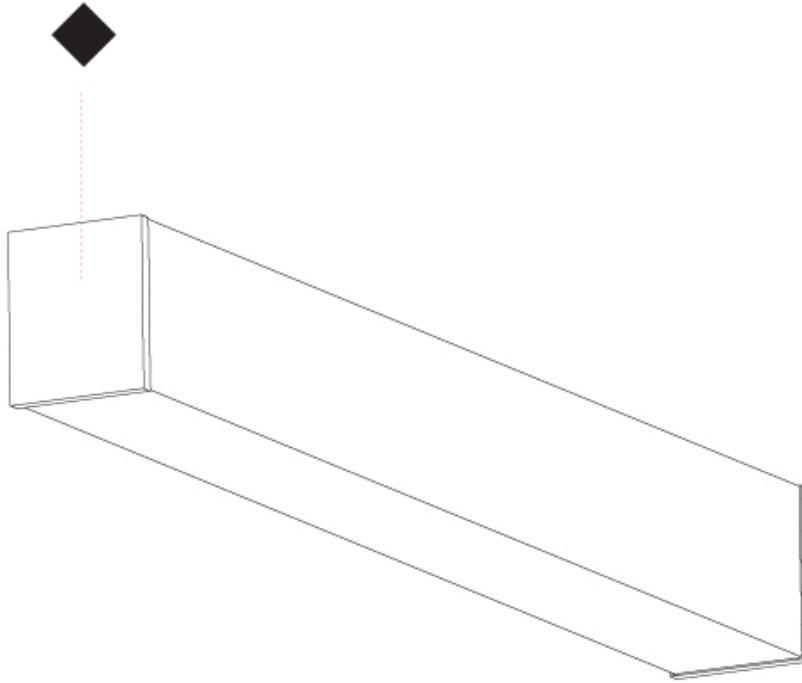

A3D127-

PROJECT

TYPE

SPECIFIER

QUANTITY

DATE