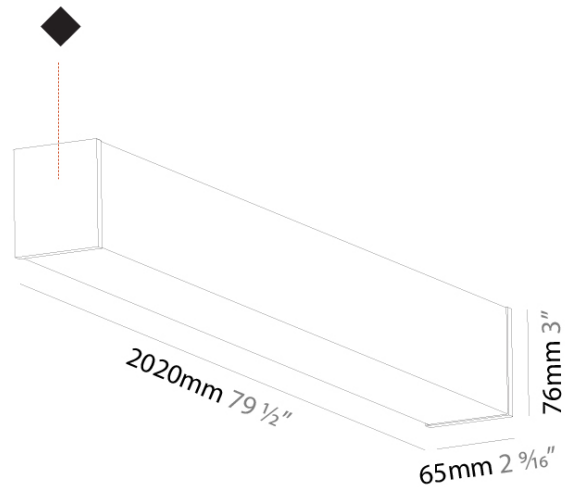

FINO SURFACE

A3D127-

base number	LED Dimming	Color Temperature	Finishes (Diamond)

1. To build a product code in our configurator select the specify button on the base model # product page
2. To build a manual product code on this datasheet choose from the options listed below in blue font and add the suffix to the base model #

GENERAL

Series: Fino
Partner: Prolicht
Division: Architectural
Installation: Surface
Product Type: Linear Profiles
Mounting Location: Ceiling

PHYSICAL

Shape: Rectangle
Length (mm): 2020
Length (in): 79 1/2
Width (mm): 65
Width (in): 2 9/16
Height (mm): 76
Height (in): 3
Weight (kg): 5.329
Weight (lbs): 11.748
Diffuser: PMMA - Opal
Fixture Finish: SSR / BKV / CWI / CRY / HAB / UFT / ITA / RUA / FTG / MYG / LOD / PUS / FRO / FUP / KIA / POP / BLS / SPG / MEY / GOH / CHC / COM / ABZ / JAG / OBR / MOS / ROR
Fixture Material: PMMA / Aluminum

ELECTRICAL

Lamp Type: LED (Zhaga Standard)
Input Wattage (W): 35
Total Output Wattage (W): 28 / 22.8 (3500K)
Dimming: Non-Dimming / Phase Dimming (120Vac only) / 0-10V Dimming
Driver Included: Yes
Driver Location: Integrated
Driver Type: Constant Current - 120 / 277Vac
Driver Class: Class 2
Input Voltage (V): 120 - 277
Constant Current (MA): 350 / 700 (3500K)

LED

Color Temperature (°K): 3000 / 3500 / 4000
Max. Delivered Lumen (lm): 4000 / 4136 / 4220
CRI: >80 CRI
Lamp Life (hrs): 50000

RATINGS AND CERTIFICATIONS

Certified By: Certified for North American Standards
IP rating: IP20