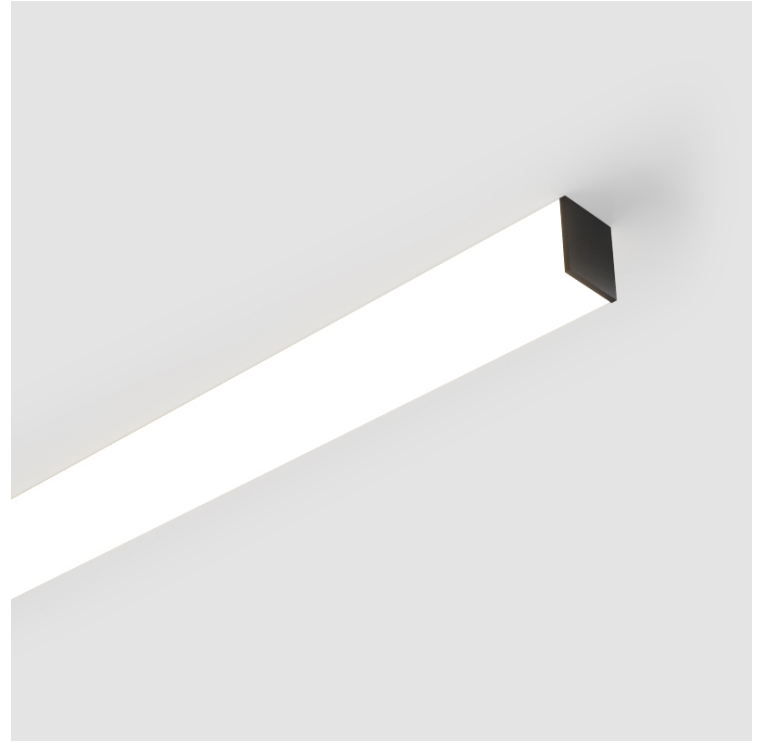

FINO SURFACE

A3D127-

base number	LED Dimming	Color Temperature	Finishes (Diamond)

1. To build a product code in our configurator select the specify button on the base model # product page
2. To build a manual product code on this datasheet choose from the options listed below in blue font and add the suffix to the base model #

GENERAL

Series: Fino
Partner: Prolicht
Division: Architectural
Installation: Surface
Product Type: Linear Profiles
Mounting Location: Ceiling

PHYSICAL

Shape: Rectangle
Length (mm): 2020
Length (in): 79 1/2
Width (mm): 65
Width (in): 2 9/16
Height (mm): 76
Height (in): 3
Weight (kg): 5.329
Weight (lbs): 11.748
Diffuser: PMMA - Opal
Fixture Finish: SSR / BKV / CWI / CRY / HAB / UFT / ITA / RUA / FTG / MYG / LOD / PUS / FRO / FUP / KIA / POP / BLS / SPG / MEY / GOH / CHC / COM / ABZ / JAG / OBR / MOS / ROR
Fixture Material: PMMA / Aluminum

ELECTRICAL

Lamp Type: LED (Zhaga Standard)
Input Wattage (W): 35
Total Output Wattage (W): 28 / 22.8 (3500K)
Dimming: Non-Dimming / Phase Dimming (120Vac only) / 0-10V Dimming
Driver Included: Yes
Driver Location: Integrated
Driver Type: Constant Current - 120 / 277Vac
Driver Class: Class 2
Input Voltage (V): 120 - 277
Constant Current (MA): 350 / 700 (3500K)

LED

Color Temperature (°K): 3000 / 3500 / 4000
Max. Delivered Lumen (lm): 4000 / 4136 / 4220
CRI: >80 CRI
Lamp Life (hrs): 50000

RATINGS AND CERTIFICATIONS

Certified By: Certified for North American Standards
IP rating: IP20