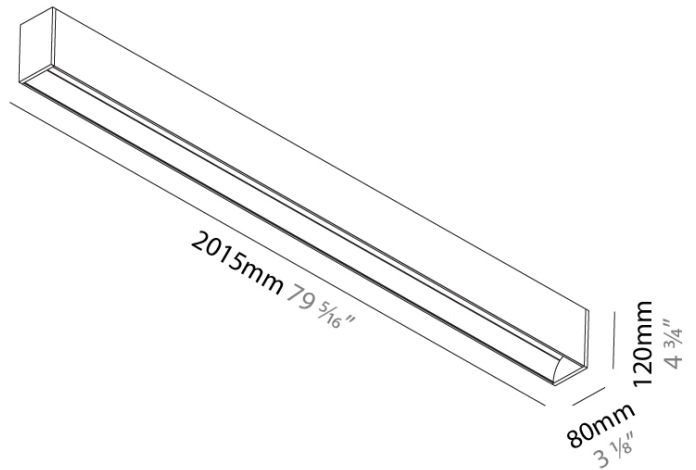

1. To build a product code in our configurator select the specify button on the base model # product page
2. To build a manual product code on this datasheet choose from the options listed below in blue font and add the suffix to the base model #

GENERAL

Series: Groove
Subseries: Groove Square
Brand: Prolicht
Division: Architectural
Mounting Type: Surface
Mounting Location: Ceiling
Subcategory: Profile

PHYSICAL

Shape: Rectangle
Length (mm): 2015
Length (in): 79 5/16
Width (mm): 80
Width (in): 3 1/8
Height (mm): 120
Height (in): 4 3/4
Light Distribution: Direct
Weight (kg): 8.541
Weight (lbs): 18.79
Diffuser: PMMA - Opal
Fixture Finish: ANA / SSR / BKV / CWI / CRY / HAB / MSR / UFT / ITA / RUA / OGR / FTG / MYG / RWR / LOD / PUS / FRO / FUP / KIA / POP / BLS / SPG / MEY / GOH / GUM / CHC / COM / ABZ / JAG / OBR / MOS / ROR
Fixture Material: Aluminum

ELECTRICAL

Lamp Type: LED (Zhaga Standard)
Input Wattage (W): 35.4
Total Output Wattage (W): 28 / 22.8 (3500K)
Dimming: 0-10V Dimming / Phase Dimming (120Vac Only)
Driver Included: Yes
Driver Location: Integrated
Driver Type: Constant Current - 120 / 277Vac
Driver Class: Class 2
Input Voltage (V): 120 - 277
Constant Current (MA): 350 / 700 (3500K)

LED

Color Temperature (°K): 3000 / 3500 / 4000
Max. Delivered Lumen (lm): 2400 / 2480 / 2530
CRI: >90 CRI
Lamp Life (hrs): 50000

RATINGS AND CERTIFICATIONS

Certified By: Certified for North American Standards
IP rating: IP20