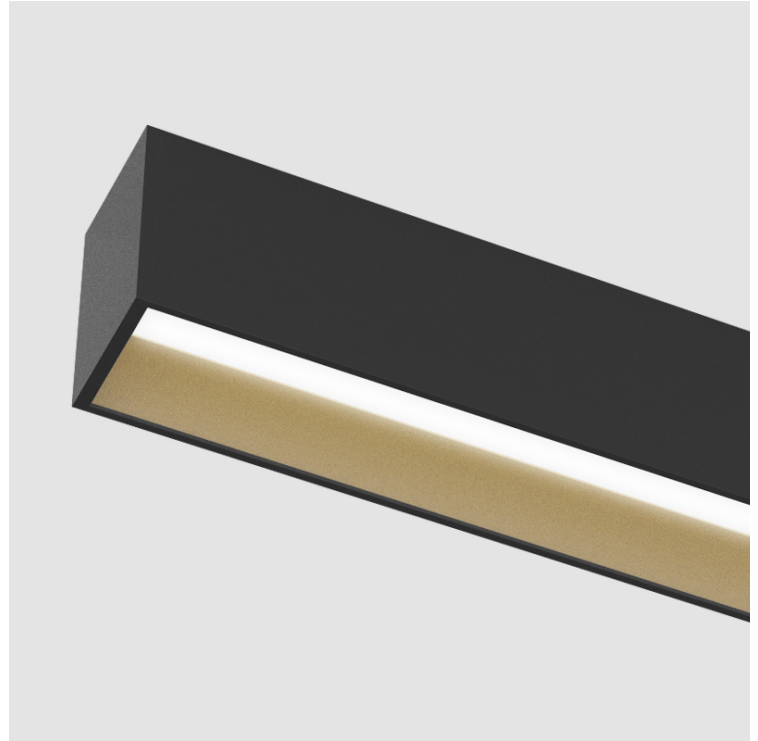

1. To build a product code in our configurator select the specify button on the base model # product page
2. To build a manual product code on this datasheet choose from the options listed below in blue font and add the suffix to the base model #

GENERAL

Series: Groove
Subseries: Groove Square
Brand: Prolicht
Division: Architectural
Mounting Type: Surface
Mounting Location: Ceiling
Subcategory: Profile

PHYSICAL

Shape: Rectangle
Length (mm): 2015
Length (in): 79 5/16
Width (mm): 80
Width (in): 3 1/8
Height (mm): 120
Height (in): 4 3/4
Light Distribution: Direct
Weight (kg): 8.541
Weight (lbs): 18.79
Diffuser: PMMA - Opal
Fixture Finish: ANA / SSR / BKV / CWI / CRY / HAB / MSR / UFT / ITA / RUA / OGR / FTG / MYG / RWR / LOD / PUS / FRO / FUP / KIA / POP / BLS / SPG / MEY / GOH / GUM / CHC / COM / ABZ / JAG / OBR / MOS / ROR
Fixture Material: Aluminum

ELECTRICAL

Lamp Type: LED (Zhaga Standard)
Input Wattage (W): 35.4
Total Output Wattage (W): 28 / 22.8 (3500K)
Dimming: 0-10V Dimming / Phase Dimming (120Vac Only)
Driver Included: Yes
Driver Location: Integrated
Driver Type: Constant Current - 120 / 277Vac
Driver Class: Class 2
Input Voltage (V): 120 - 277
Constant Current (MA): 350 / 700 (3500K)

LED

Color Temperature (°K): 3000 / 3500 / 4000
Max. Delivered Lumen (lm): 2400 / 2480 / 2530
CRI: >90 CRI
Lamp Life (hrs): 50000

RATINGS AND CERTIFICATIONS

Certified By: Certified for North American Standards
IP rating: IP20