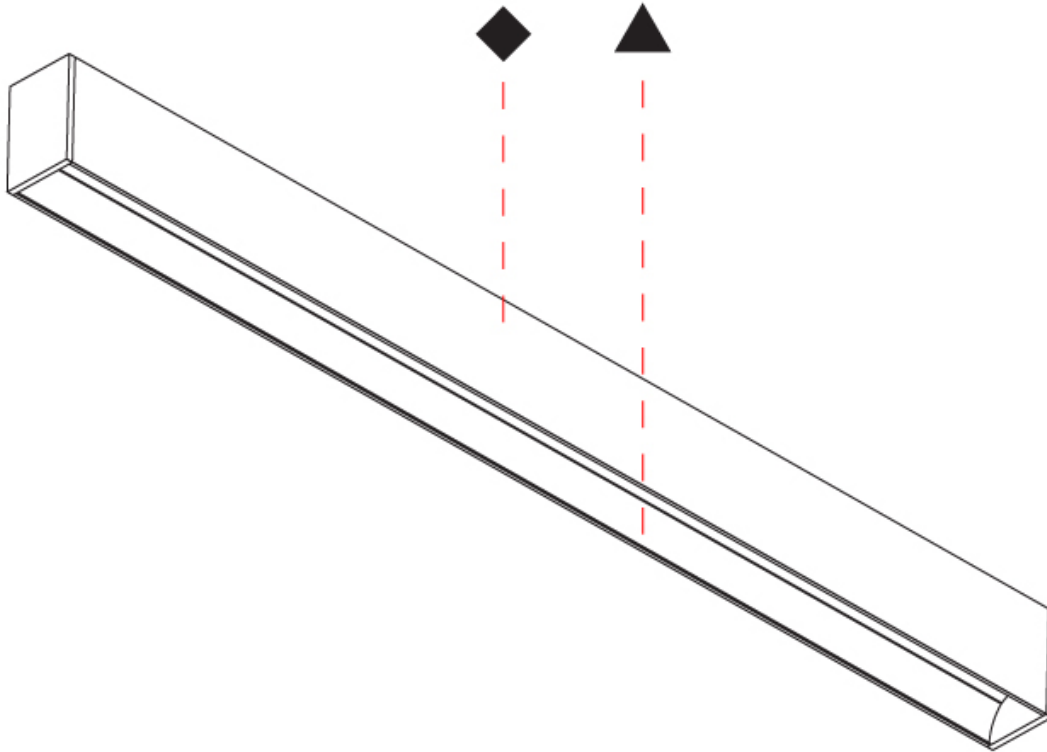

GROOVE SQUARE SURFACE

A3D132-

PROJECT

TYPE

SPECIFIER

QUANTITY

DATE