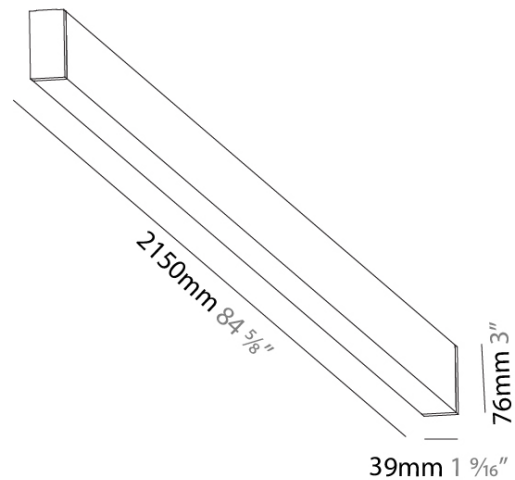

1. To build a product code in our configurator select the specify button on the base model # product page
2. To build a manual product code on this datasheet choose from the options listed below in blue font and add the suffix to the base model #

GENERAL

Series: Idaho
Subseries: Idaho 40
Partner: Prolicht
Division: Architectural
Installation: Surface
Product Type: Linear Profiles
Mounting Location: Ceiling
Light Distribution: Direct

PHYSICAL

Shape: Rectangle
Length (mm): 2150
Length (in): 84 5/8
Width (mm): 39
Width (in): 1 9/16
Height (mm): 76
Height (in): 3
Weight (kg): 4.278
Weight (lbs): 9.41
Diffuser: PMMA - Opal or Micro-Prism
Fixture Finish: SSR / BKV / CWI / CRY / HAB / UFT / ITA / RUA / FTG / MYG / LOD / PUS / FRO / FUP / KIA / POP / BLS / SPG / MEY / GOH / CHC / COM / ABZ / JAG / OBR / MOS / ROR
Fixture Material: Aluminum

ELECTRICAL

Lamp Type: LED (Zhaga Standard)
Input Wattage (W): 52.5
Total Output Wattage (W): 45
Dimming: Non-Dimming / Phase Dimming (120Vac only) / 0-10V Dimming
Driver Included: Yes
Driver Location: Integrated
Driver Type: Constant Current - 120 / 277Vac
Driver Class: Class 2
Input Voltage (V): 120 - 277
Constant Current (mA): 350

LED

Color Temperature (°K): 2700 / 3000 / 3500 / 4000
Max. Delivered Lumen (lm): 4200 / 4480 / 4566 / 4660
CRI: >80 CRI
Lamp Life (hrs): 50000

RATINGS AND CERTIFICATIONS

Certified By: Certified for North American Standards
IP rating: IP20

PROJECT
TYPE
SPECIFIER
QUANTITY
DATE