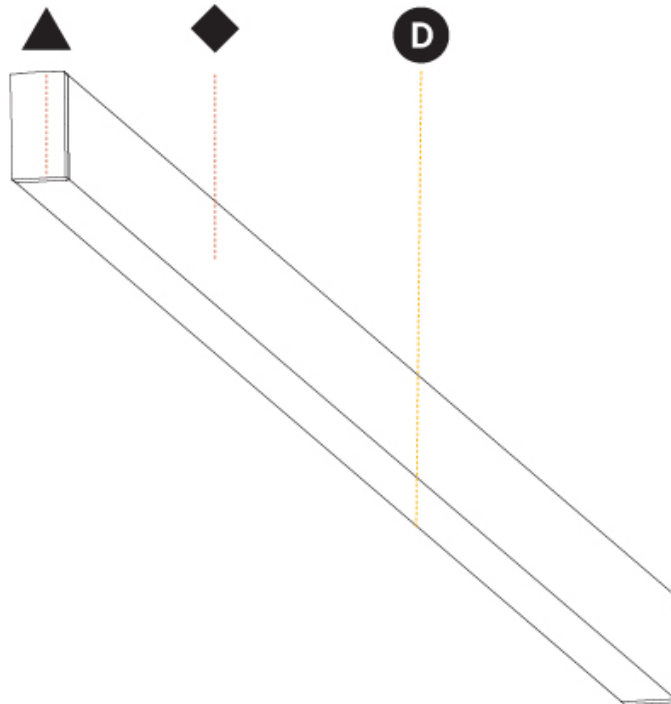

PROJECT	_____
TYPE	_____
SPECIFIER	_____
QUANTITY	_____
DATE	_____

For Color / Finish Chart & Symbology see Appendix or product page downloadable area.

Dimming	DP Phase	DV 0-10V	
Color Temperature	27K 2700K	30K 3000K	35K 3500K
		40K 4000K	°K
Diffuser	01 Opal	02 Micro-Prism	D

ORDER-EXAMPLE: °K
L3XXXX- DV 30K 02 02 01
0-10V 3000K Black Black Opal