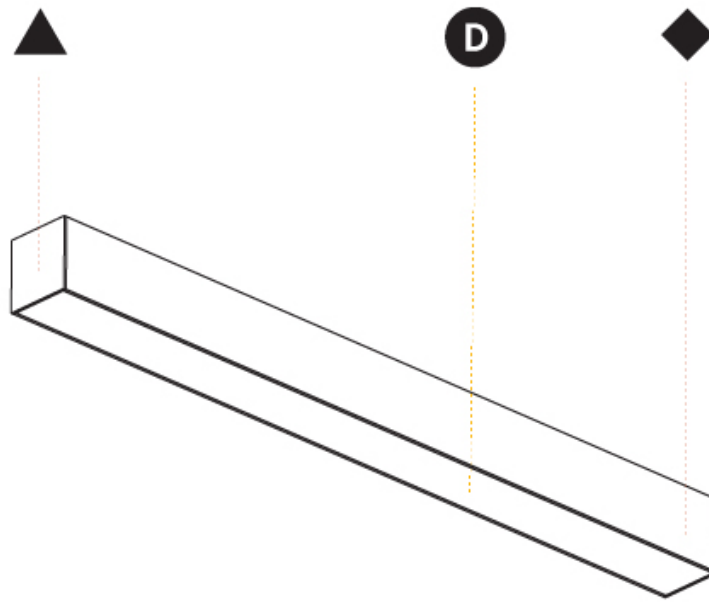

PROJECT	_____
TYPE	_____
SPECIFIER	_____
QUANTITY	_____
DATE	_____