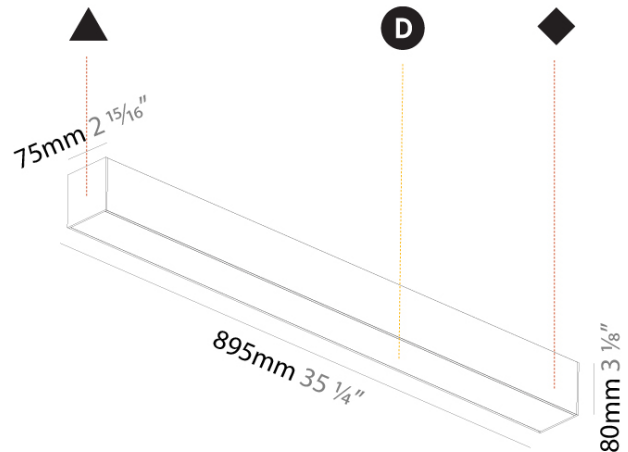

1. To build a product code in our configurator select the specify button on the base model # product page
2. To build a manual product code on this datasheet choose from the options listed below in blue font and add the suffix to the base model #

GENERAL

Series: Idaho
Subseries: Idaho 75
Brand: Prolicht
Division: Architectural
Mounting Type: Surface
Mounting Location: Wall / Ceiling
Subcategory: Profile

PHYSICAL

Shape: Rectangle
Length (mm): 895
Length (in): 35 1/4
Width (mm): 75
Width (in): 2 15/16
Height (mm): 80
Height (in): 3 1/8
Light Distribution: Direct
Weight (kg): 3.389
Weight (lbs): 7.46
Diffuser: PMMA - Opal or Micro-Prism
Fixture Finish: ANA / SSR / BKV / CWI / CRY / HAB / MSR / UFT / ITA / RUA / OGR / FTG / MYG / RWR / LOD / PUS / FRO / FUP / KIA / POP / BLS / SPG / MEY / GOH / GUM / CHC / COM / ABZ / JAG / OBR / MOS / ROR
Fixture Material: Aluminum

ELECTRICAL

Lamp Type: LED (Zhaga Standard)
Input Wattage (W): 15
Total Output Wattage (W): 12 / 11.1 (3500K)
Dimming: Non-Dimming / Phase Dimming (120Vac only) / 0-10V Dimming
Driver Included: Yes
Driver Location: Integrated
Driver Type: Constant Current - 120 / 277Vac
Driver Class: Class 2
Input Voltage (V): 120 - 277
Constant Current (MA): 350 / 375 (3500K)

LED

Color Temperature (°K): 3000 / 3500 / 4000
Max. Delivered Lumen (lm): 1420 / 1470 / 1500
CRI: >80 CRI
Lamp Life (hrs): 50000

RATINGS AND CERTIFICATIONS

Certified By: Certified for North American Standards
IP rating: IP20