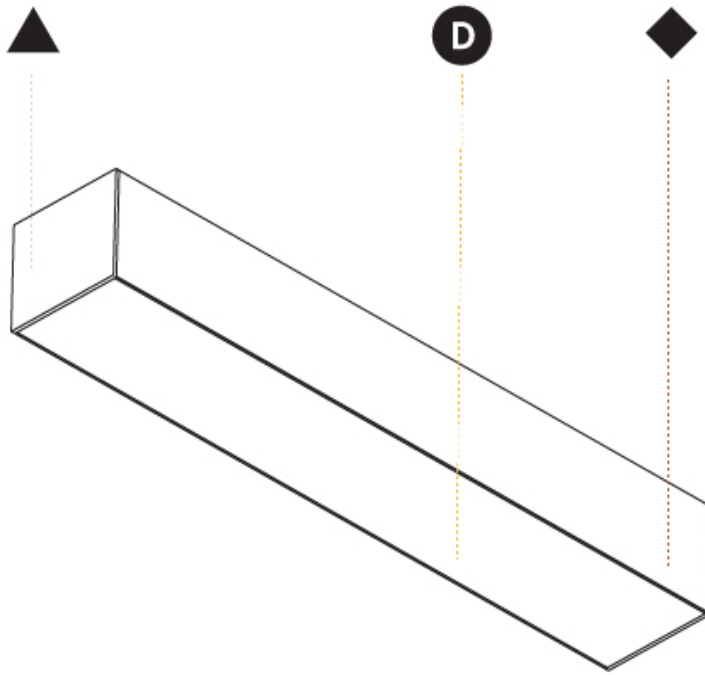

A3D143-

PROJECT	_____
TYPE	_____
SPECIFIER	_____
QUANTITY	_____
DATE	_____