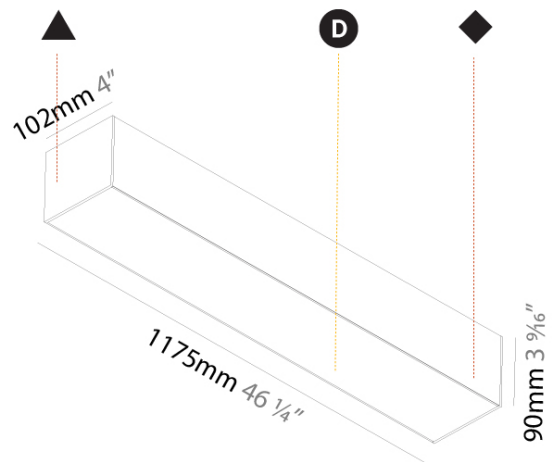

1. To build a product code in our configurator select the specify button on the base model # product page
2. To build a manual product code on this datasheet choose from the options listed below in blue font and add the suffix to the base model #

GENERAL

Series: Idaho
Subseries: Idaho 100
Partner: Prolicht
Division: Architectural
Installation: Surface
Product Type: Linear Profiles
Mounting Location: Ceiling
Light Distribution: Direct

PHYSICAL

Shape: Rectangle
Length (mm): 1175
Length (in): 46 1/4
Width (mm): 102
Width (in): 4
Height (mm): 90
Height (in): 3 9/16
Weight (kg): 5.664
Weight (lbs): 12.46
Diffuser: PMMA - Opal or Micro-Prism
Fixture Finish: ANA / SSR / BKV / CWI / CRY / HAB / MSR / UFT / ITA / RUA / OGR / FTG / MYG / RWR / LOD / PUS / FRO / FUP / KIA / POP / BLS / SPG / MEY / GOH / CHC / COM / ABZ / JAG / OBR / MOS / ROR
Fixture Material: Aluminum

ELECTRICAL

Lamp Type: LED (Zhaga Standard)
Input Wattage (W): 20
Total Output Wattage (W): 16
Dimming: Non-Dimming / Phase Dimming (120Vac only) / 0-10V Dimming
Driver Included: Yes
Driver Location: Integrated
Driver Type: Constant Current - 120 / 277Vac
Driver Class: Class 2
Input Voltage (V): 120 - 277
Constant Current (MA): 350

LED

Color Temperature (°K): 3000 / 3500 / 4000
Max. Delivered Lumen (lm): 2010 / 2088 / 2130
CRI: >80 CRI
Lamp Life (hrs): 50000

RATINGS AND CERTIFICATIONS

Certified By: Certified for North American Standards
IP rating: IP20