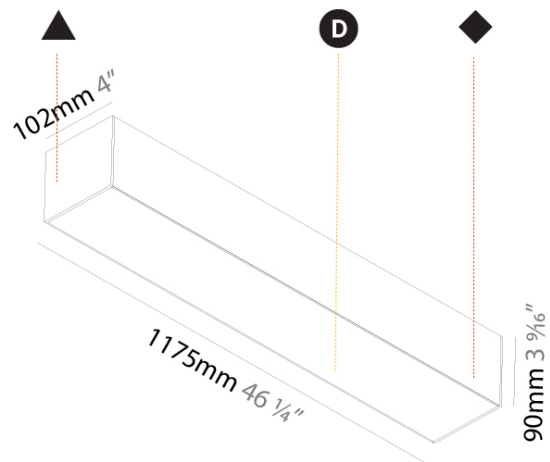

1. To build a product code in our configurator select the specify button on the base model # product page
2. To build a manual product code on this datasheet choose from the options listed below in blue font and add the suffix to the base model #

GENERAL

Series: Idaho
Subseries: Idaho 100
Partner: Prolicht
Division: Architectural
Installation: Surface
Product Type: Linear Profiles
Mounting Location: Ceiling
Light Distribution: Direct

PHYSICAL

Shape: Rectangle
Length (mm): 1175
Length (in): 46 1/4
Width (mm): 102
Width (in): 4
Height (mm): 90
Height (in): 3 9/16
Weight (kg): 5.664
Weight (lbs): 12.46
Diffuser: PMMA - Opal or Micro-Prism
Fixture Finish: ANA / SSR / BKV / CWI / CRY / HAB / MSR / UFT / ITA / RUA / OGR / FTG / MYG / RWR / LOD / PUS / FRO / FUP / KIA / POP / BLS / SPG / MEY / GOH / CHC / COM / ABZ / JAG / OBR / MOS / ROR
Fixture Material: Aluminum

ELECTRICAL

Lamp Type: LED (Zhaga Standard)
Input Wattage (W): 20
Total Output Wattage (W): 16
Dimming: Non-Dimming / Phase Dimming (120Vac only) / 0-10V Dimming
Driver Included: Yes
Driver Location: Integrated
Driver Type: Constant Current - 120 / 277Vac
Driver Class: Class 2
Input Voltage (V): 120 - 277
Constant Current (MA): 350

LED

Color Temperature (°K): 3000 / 3500 / 4000
Max. Delivered Lumen (lm): 2010 / 2088 / 2130
CRI: >80 CRI
Lamp Life (hrs): 50000

RATINGS AND CERTIFICATIONS

Certified By: Certified for North American Standards
IP rating: IP20