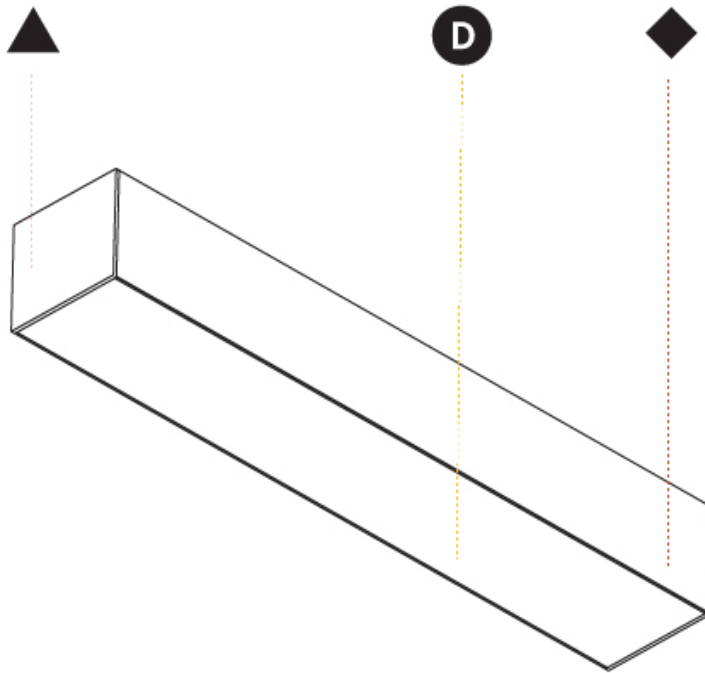

A3D143-

PROJECT

TYPE

SPECIFIER

QUANTITY

DATE