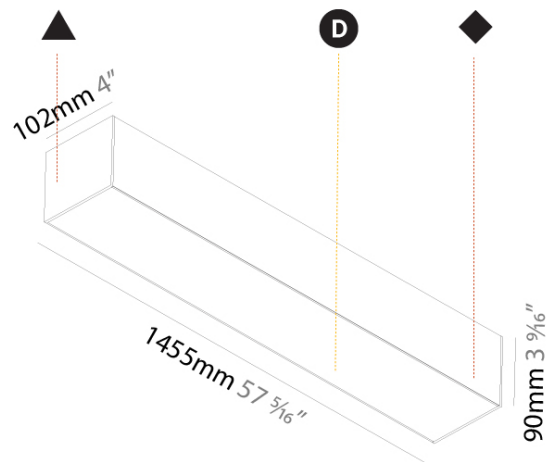

1. To build a product code in our configurator select the specify button on the base model # product page
2. To build a manual product code on this datasheet choose from the options listed below in blue font and add the suffix to the base model #

GENERAL

Series: Idaho
Subseries: Idaho 100
Partner: Prolicht
Division: Architectural
Installation: Surface
Product Type: Linear Profiles
Mounting Location: Ceiling
Light Distribution: Direct

PHYSICAL

Shape: Rectangle
Length (mm): 1455
Length (in): 57 5/16
Width (mm): 102
Width (in): 4
Height (mm): 90
Height (in): 3 9/16
Weight (kg): 6.873
Weight (lbs): 15.12
Diffuser: PMMA - Opal or Micro-Prism
Fixture Finish: ANA / SSR / BKV / CWI / CRY / HAB / MSR / UFT / ITA / RUA / OGR / FTG / MYG / RWR / LOD / PUS / FRO / FUP / KIA / POP / BLS / SPG / MEY / GOH / CHC / COM / ABZ / JAG / OBR / MOS / ROR
Fixture Material: Aluminum

ELECTRICAL

Lamp Type: LED (Zhaga Standard)
Input Wattage (W): 25
Total Output Wattage (W): 20
Dimming: Non-Dimming / Phase Dimming (120Vac only) / 0-10V Dimming
Driver Included: Yes
Driver Location: Integrated
Driver Type: Constant Current - 120 / 277Vac
Driver Class: Class 2
Input Voltage (V): 120 - 277
Constant Current (MA): 350

LED

Color Temperature (°K): 3000 / 3500 / 4000
Max. Delivered Lumen (lm): 2520 / 2607 / 2660
CRI: >80 CRI
Lamp Life (hrs): 50000

RATINGS AND CERTIFICATIONS

Certified By: Certified for North American Standards
IP rating: IP20