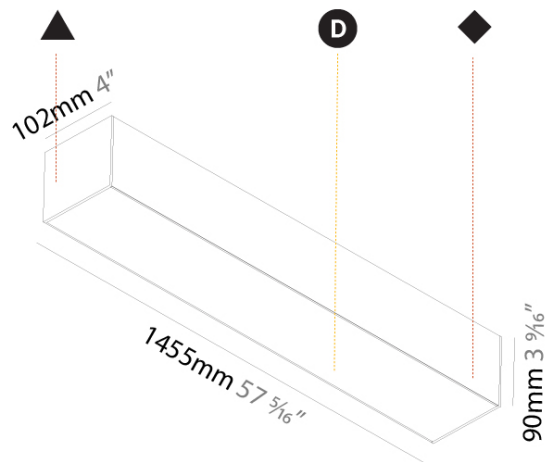

1. To build a product code in our configurator select the specify button on the base model # product page
2. To build a manual product code on this datasheet choose from the options listed below in blue font and add the suffix to the base model #

GENERAL

Series: Idaho
Subseries: Idaho 100
Partner: Prolicht
Division: Architectural
Installation: Surface
Product Type: Linear Profiles
Mounting Location: Ceiling
Light Distribution: Direct

PHYSICAL

Shape: Rectangle
Length (mm): 1455
Length (in): 57 5/16
Width (mm): 102
Width (in): 4
Height (mm): 90
Height (in): 3 9/16
Weight (kg): 6.873
Weight (lbs): 15.12
Diffuser: PMMA - Opal or Micro-Prism
Fixture Finish: ANA / SSR / BKV / CWI / CRY / HAB / MSR / UFT / ITA / RUA / OGR / FTG / MYG / RWR / LOD / PUS / FRO / FUP / KIA / POP / BLS / SPG / MEY / GOH / CHC / COM / ABZ / JAG / OBR / MOS / ROR
Fixture Material: Aluminum

ELECTRICAL

Lamp Type: LED (Zhaga Standard)
Input Wattage (W): 25
Total Output Wattage (W): 20
Dimming: Non-Dimming / Phase Dimming (120Vac only) / 0-10V Dimming
Driver Included: Yes
Driver Location: Integrated
Driver Type: Constant Current - 120 / 277Vac
Driver Class: Class 2
Input Voltage (V): 120 - 277
Constant Current (MA): 350

LED

Color Temperature (°K): 3000 / 3500 / 4000
Max. Delivered Lumen (lm): 2520 / 2607 / 2660
CRI: >80 CRI
Lamp Life (hrs): 50000

RATINGS AND CERTIFICATIONS

Certified By: Certified for North American Standards
IP rating: IP20