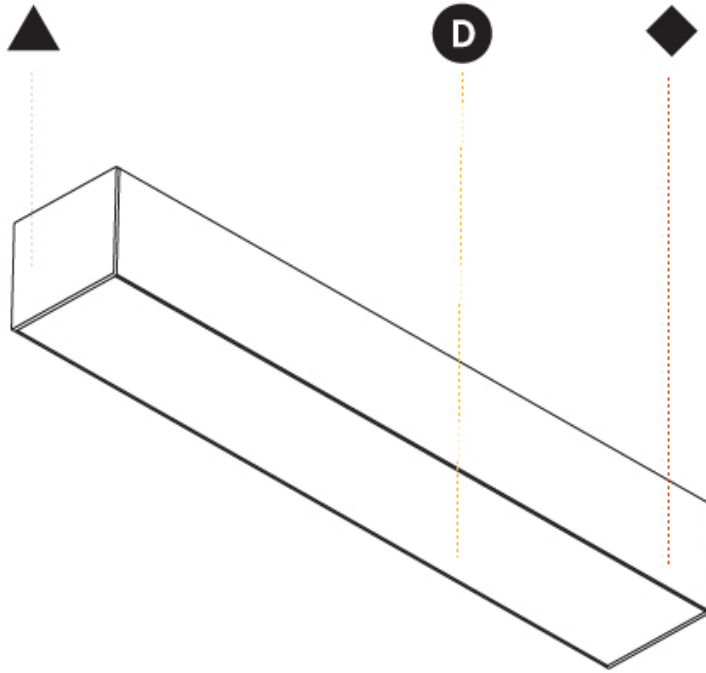

A3D144-

PROJECT

TYPE

SPECIFIER

QUANTITY

DATE