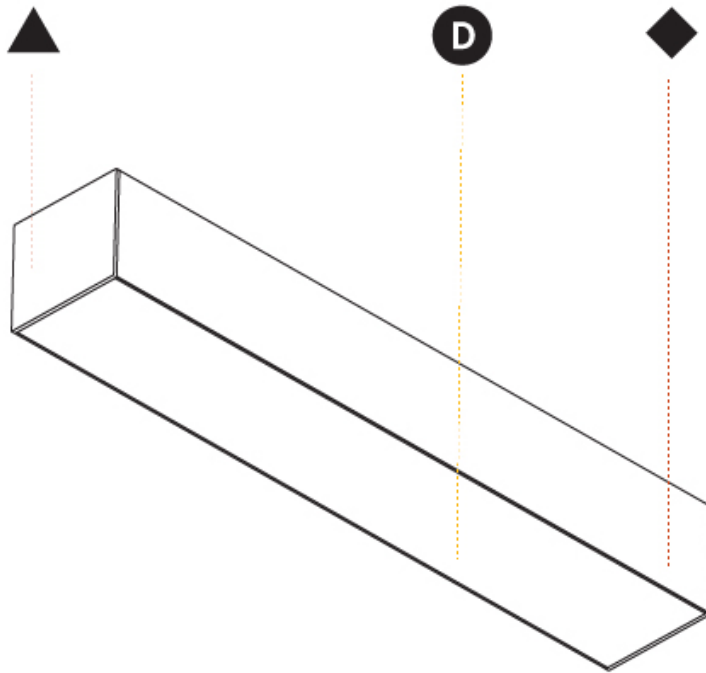

A3D144-

PROJECT _____

TYPE _____

SPECIFIER _____

QUANTITY _____

DATE _____