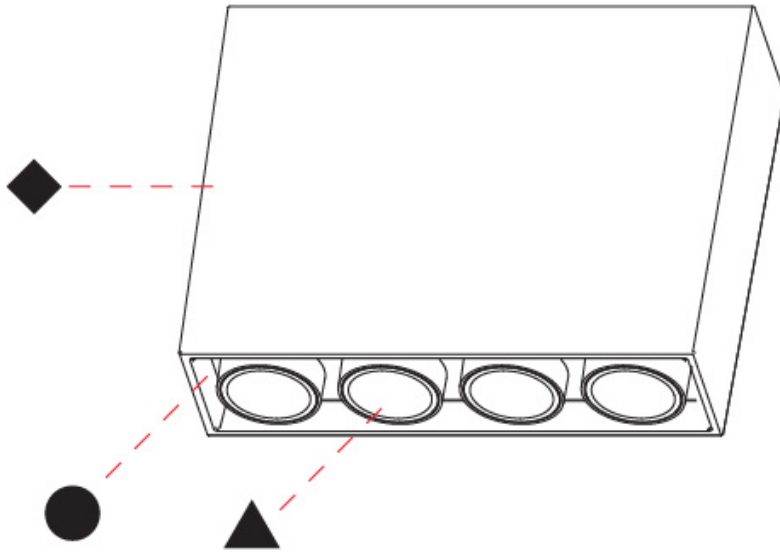

MAGIQ 4 CELL KORONA SURFACE

A3D185-

PROJECT

TYPE

SPECIFIER

QUANTITY

DATE

A