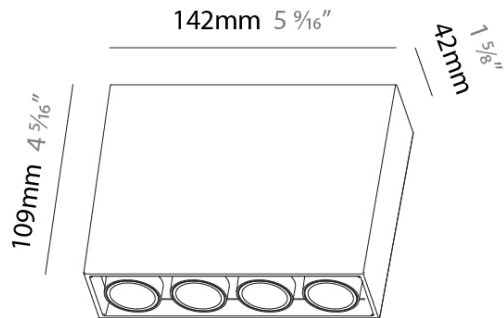

ELECTRICAL

Lamp Type: LED (Zhaga Standard) _____
Input Wattage (W): 13 _____
Total Output Wattage (W): 11.8 _____
Dimming: Tri-Mode (Non-Dimming and Phase Dimming (120Vac only) and 0-10V Dimming) _____
Driver Included: Yes _____
Driver Location: Integrated _____
Driver Type: Constant Current - Universal _____
Driver Class: Class 1 _____
Input Voltage (V): 120 - 277 _____
Constant Current (MA): 1050mA _____

LED

Number of LEDs: 4 _____
Color Temperature (°K): 2700 / 3000 / 3500 / 4000 _____
Max. Delivered Lumen (lm): 781 / 843 / 860 / 878 _____
Nominal Lumen (lm): 880 / 950 / 970 / 990 _____
CRI: >90 CRI _____
Efficiency (%): 80 _____
Lamp Life (hrs): 50000 _____

OPTICAL

Reflector*: 8 / 14 / 34 _____
Adjustability: Fixed _____

RATINGS AND CERTIFICATIONS

Certified By: Certified for North American Standards _____
IP rating: IP20 _____