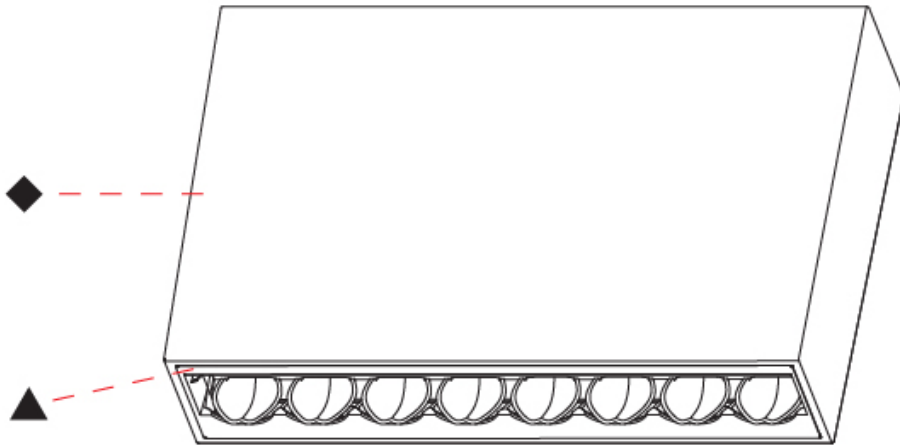

MAGIQ HOLLOW WALLWASH SURFACE

A3D188-

PROJECT _____

TYPE _____

SPECIFIER _____

QUANTITY _____

DATE _____

A