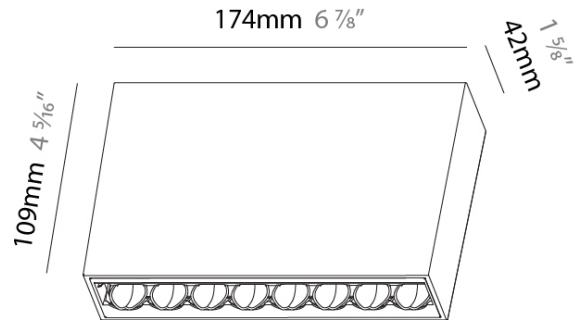

GENERAL

Series: Magiq Hollow Wallwash
Subseries: Magiq Hollow Wallwash
Partner: Prolicht
Division: Architectural
Installation: Surface
Product Type: Wallwash
Mounting Location: Ceiling
Light Distribution: Direct

PHYSICAL

Shape: Rectangle
Length (mm): 174
Length (in): 6 ⁷/₈
Width (mm): 42
Width (in): 1 ⁵/₈
Height (mm): 109
Height (in): 4 ⁵/₁₆
Fixture Finish: SSR / BKV / CWI / CRY / HAB / UFT / ITA / RUA / FTG / MYG / LOD / PUS / FRO / FUP / KIA / POP / BLS / SPG / MEY / GOH / CHC / COM / ABZ / JAG / OBR / MOS / ROR
Holder Finish: WHI / BLK
Accent Finish: SSR / BKV / CWI / CRY / HAB / LAG / UFT / ITA / RUA / RUR / MIC / FTG / MYG / TWT / LOD / PUS / FRO / FUP / KIA / POP / BLS / SPG / MEY / GOH / GUM / CHC / COM / ABZ / JAG
Fixture Material: Aluminum Die Cast

ELECTRICAL

Lamp Type: LED (Zhaga Standard)
Input Wattage (W): 19
Total Output Wattage (W): 17.3
Dimming: Tri-Mode (Non-Dimming and Phase Dimming (120Vac only) and 0-10V Dimming)
Driver Included: Yes
Driver Location: Integrated
Driver Type: Constant Current - Universal
Driver Class: Class 1
Input Voltage (V): 120 - 277
Constant Current (MA): 700mA

LED

Number of LEDs: 4
Color Temperature (°K): 2700 / 3000 / 3500 / 4000
Max. Delivered Lumen (lm): 1270 / 1270 / 1513 / 1544
Nominal Lumen (lm): 1492 / 1492 / 1778 / 1814
CRI: >90 CRI
Efficiency (%): 80
Lamp Life (hrs): 50000

OPTICAL

Adjustability: Fixed

RATINGS AND CERTIFICATIONS

Certified By: Certified for North American Standards
IP rating: IP20