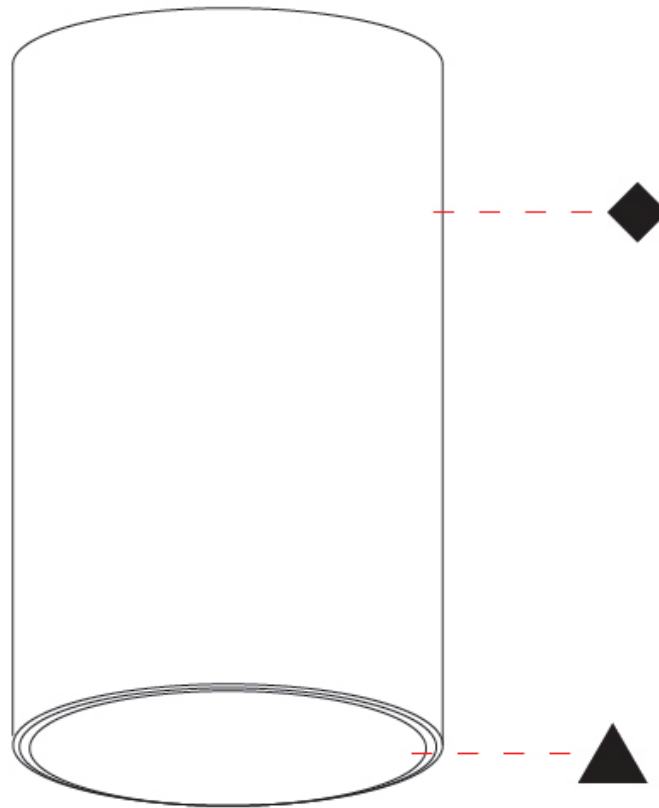

INVADER ON ROUND SURFACE

A3D228-

PROJECT

TYPE

SPECIFIER

QUANTITY

DATE

A