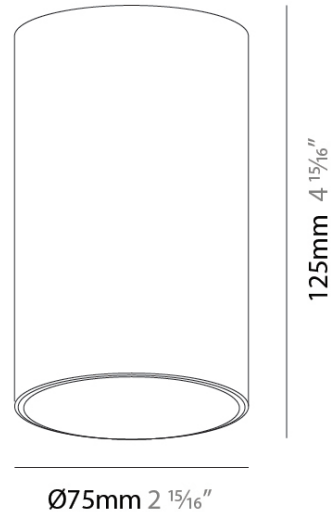

GENERAL

Series: Invader Standard
Subseries: Invader On Round
Partner: Prolicht
Division: Architectural
Installation: Surface
Product Type: Ceiling Surface
Mounting Location: Ceiling
Light Distribution: Downlight

PHYSICAL

Aperture Sizes - Downlights: 2"
Shape: Cylinder
Diameter (mm): 75
Diameter (in): 2 15/16
Height (mm): 125
Height (in): 4 15/16
Weight (kg): 0.449
Weight (lbs): 1.08
Fixture Finish: SSR / BKV / CWI / CRY / HAB / UFT / ITA / RUA / FTG / MYG / LOD / PUS / FRO / FUP / KIA / POP / BLS / SPG / MEY / GOH / CHC / COM / ABZ / JAG / OBR / MOS / ROR
Fixture Material: Aluminum Die Cast

ELECTRICAL

Lamp Type: LED (Zhaga Standard)
Input Wattage (W): 10
Total Output Wattage (W): 9.1
Dimming: Non-Dimming / Phase Dimming (120vac Only)
Driver Included: Yes
Driver Location: Integrated
Driver Type: Constant Current
Driver Class: Class 2
Input Voltage (V): 120
Upon Request: Remote: 0-10Vdc dimming / Phase dimming 120Vac / Non-dimming 120/277Vac (No Cover Plate)

LED

Number of LEDs: 1
Color Temperature (°K): 2700 / 3000 / 3500 / 4000
Max. Delivered Lumen (lm): 832 / 870 / 905 / 923
Nominal Lumen (lm): 969 / 1014 / 1054 / 1075
CRI: >90 CRI
Lamp Life (hrs): 50000

OPTICAL

Reflector*: 16 / 34 / 60

RATINGS AND CERTIFICATIONS

Certified By: CSA Certified to UL and CSA Standards
IP rating: IP20