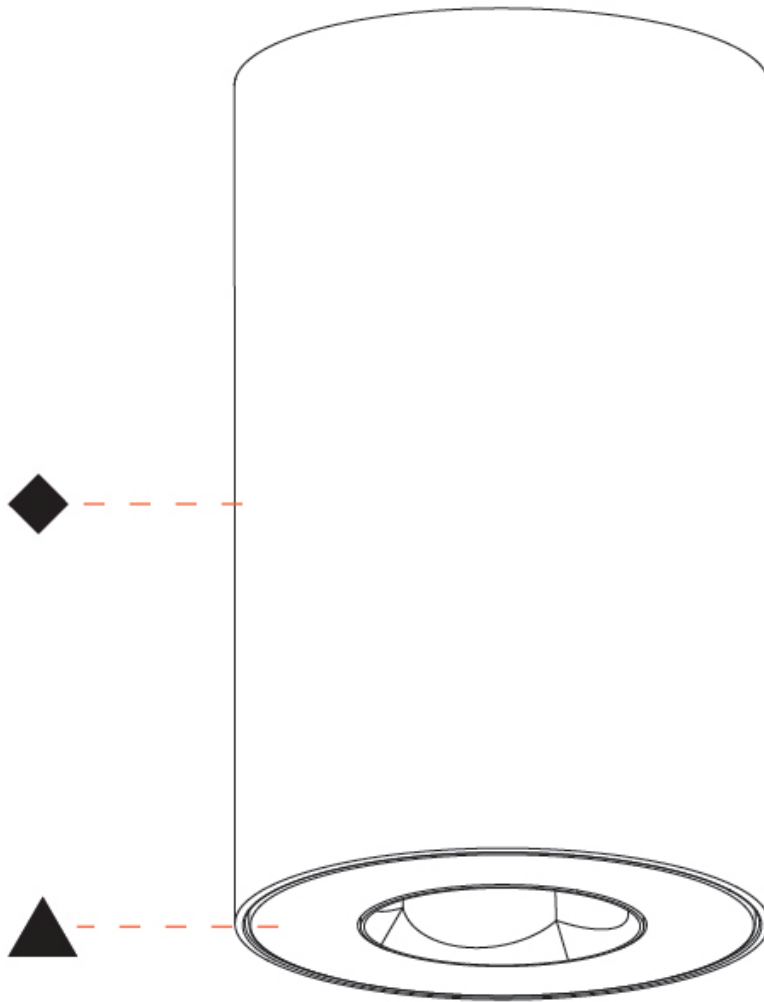

OIKO PRO ROUND SURFACE

A3D232-

PROJECT _____

TYPE _____

SPECIFIER _____

QUANTITY _____

DATE _____