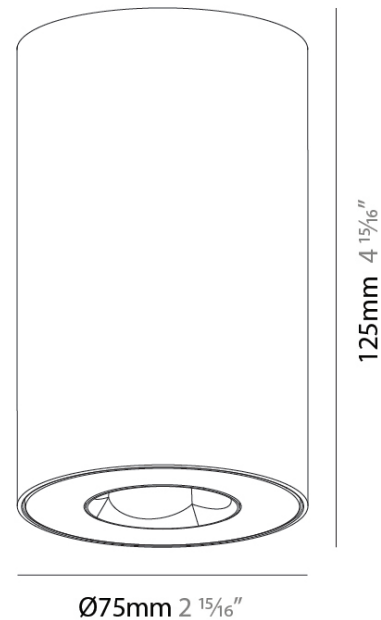

GENERAL

Series: Oiko Pro Round
Partner: Prolicht
Division: Architectural
Installation: Surface
Product Type: Ceiling Surface
Mounting Location: Ceiling
Light Distribution: Downlight

PHYSICAL

Aperture Sizes - Downlights: 1"
Shape: Cylinder
Diameter (mm): 75
Diameter (in): 2 15/16
Height (mm): 125
Height (in): 4 15/16
Weight (kg): 0.452
Fixture Finish: SSR / BKV / CWI / CRY / HAB / UFT / ITA / RUA / FTG / MYG / LOD / PUS / FRO / FUP / KIA / POP / BLS / SPG / MEY / GOH / CHC / COM / ABZ / JAG / OBR / MOS / ROR
Fixture Material: Metal

ELECTRICAL

Lamp Type: LED (Zhaga Standard)
Input Wattage (W): 13
Total Output Wattage (W): 11.8
Dimming: Non-Dimming / Phase Dimming (120vac Only)
Driver Included: Yes
Driver Location: Integrated
Driver Type: Constant Current - Universal
Driver Class: Class 2
Input Voltage (V): 120 - 277
Upon Request: Remote: 0-10Vdc dimming / Phase dimming 120Vac / Non-dimming 120/277Vac (No Cover Plate)

LED

Color Temperature (°K): 2700 / 3000 / 3500 / 4000
Max. Delivered Lumen (lm): 1293 / 1289 / 1350 / 1362
Nominal Lumen (lm): 1473 / 1468 / 1538 / 1552
CRI: >90 CRI
Lamp Life (hrs): 50000

OPTICAL

Reflector: 50
Adjustability: Fixed

RATINGS AND CERTIFICATIONS

Certified By: Certified for North American Standards
IP rating: IP20