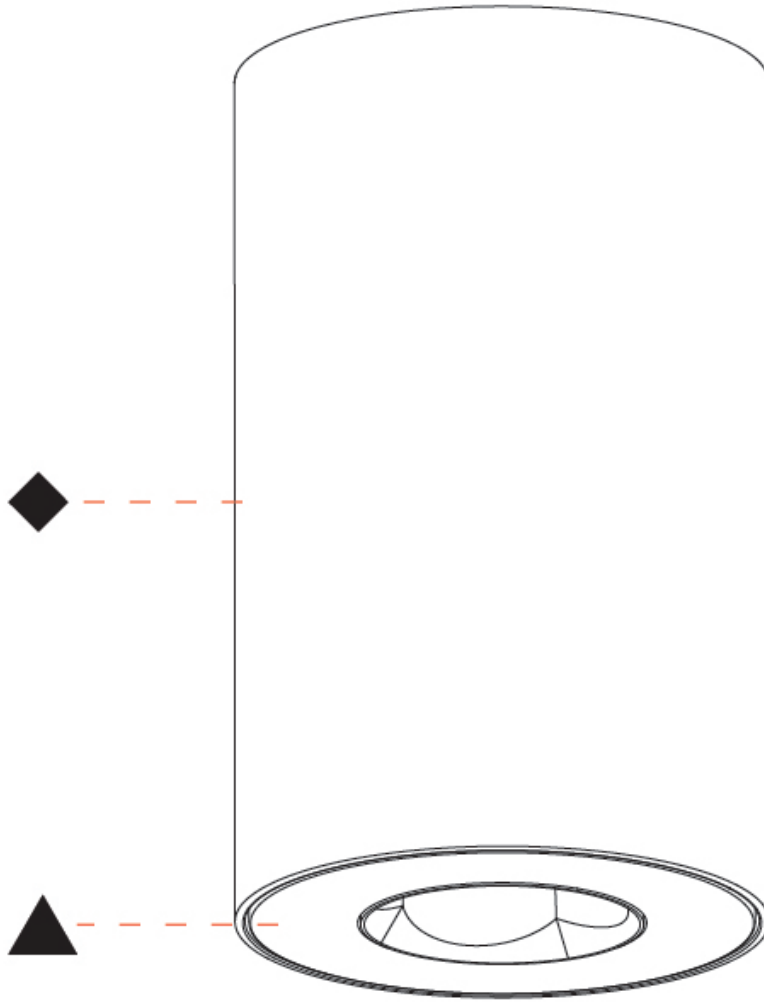

OIKO PRO ROUND SURFACE

A3D232-

PROJECT _____

TYPE _____

SPECIFIER _____

QUANTITY _____

DATE _____

A