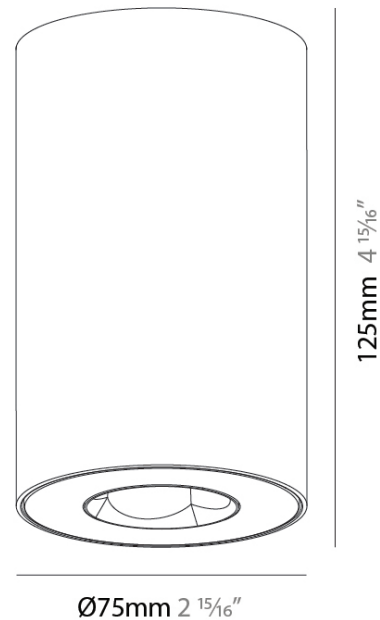

GENERAL

Series: Oiko Pro Round
Brand: Prolicht
Division: Architectural
Mounting Type: Surface
Mounting Location: Ceiling
Subcategory: Downlight

PHYSICAL

Shape: Cylinder
Diameter (mm): 75
Diameter (in): 2 ¹⁵/₁₆
Height (mm): 125
Height (in): 4 ¹⁵/₁₆
Light Distribution: Direct
Weight (kg): 0.452
Fixture Finish: SSR / BKV / CWI / CRY / HAB / UFT / ITA / RUA / FTG / MYG / LOD / PUS / FRO / FUP / KIA / POP / BLS / SPG / MEY / GOH / GUM / CHC / COM / ABZ / JAG / OBR / MOS / ROR
Fixture Material: Metal

ELECTRICAL

Lamp Type: LED (Zhaga Standard)
Input Wattage (W): 13
Total Output Wattage (W): 11.8
Dimming: Non-Dimming / Phase Dimming (120vac Only)
Driver Included: Yes
Driver Location: Integrated
Driver Type: Constant Current - Universal
Driver Class: Class 2
Input Voltage (V): 120 - 277
Upon Request: Remote: 0-10Vdc dimming / Phase dimming 120Vac / Non-dimming 120/277Vac (No Cover Plate)

LED

Color Temperature (°K): 2700 / 3000 / 3500 / 4000
Max. Delivered Lumen (lm): 1293 / 1289 / 1350 / 1362
Nominal Lumen (lm): 1473 / 1468 / 1538 / 1552
CRI: >90 CRI
Lamp Life (hrs): 50000

OPTICAL

Reflector: 50
Adjustability: Fixed

RATINGS AND CERTIFICATIONS

Certified By: Certified for North American Standards
IP rating: IP20