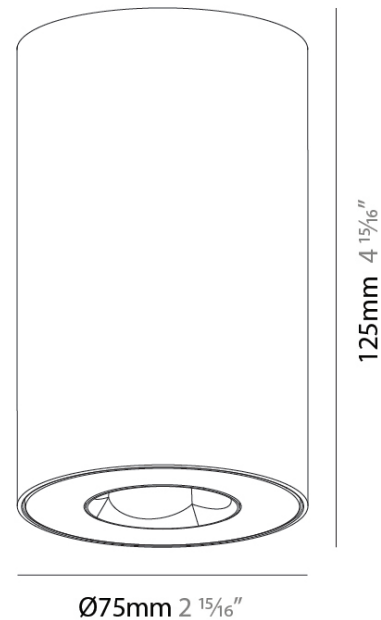

GENERAL

Series: Oiko Pro Round
Partner: Prolicht
Division: Architectural
Installation: Surface
Product Type: Ceiling Surface
Mounting Location: Ceiling
Light Distribution: Downlight

PHYSICAL

Aperture Sizes - Downlights: 1"
Shape: Cylinder
Diameter (mm): 75
Diameter (in): 2 ¹⁵/₁₆
Height (mm): 125
Height (in): 4 ¹⁵/₁₆
Weight (kg): 0.452
Fixture Finish: SSR / BKV / CWI / CRY / HAB / UFT / ITA / RUA / FTG / MYG / LOD / PUS / FRO / FUP / KIA / POP / BLS / SPG / MEY / GOH / CHC / COM / ABZ / JAG / OBR / MOS / ROR
Fixture Material: Metal

ELECTRICAL

Lamp Type: LED (Zhaga Standard)
Input Wattage (W): 13
Total Output Wattage (W): 11.8
Dimming: Non-Dimming / Phase Dimming (120vac Only)
Driver Included: Yes
Driver Location: Integrated
Driver Type: Constant Current - Universal
Driver Class: Class 2
Input Voltage (V): 120 - 277
Upon Request: Remote: 0-10Vdc dimming / Phase dimming 120Vac / Non-dimming 120/277Vac (No Cover Plate)

LED

Color Temperature (°K): 2700 / 3000 / 3500 / 4000
Max. Delivered Lumen (lm): 1377 / 1372 / 1438 / 1451
Nominal Lumen (lm): 1473 / 1468 / 1538 / 1552
CRI: >90 CRI
Lamp Life (hrs): 50000

OPTICAL

Reflector: 60
Adjustability: Fixed

RATINGS AND CERTIFICATIONS

Certified By: Certified for North American Standards
IP rating: IP20