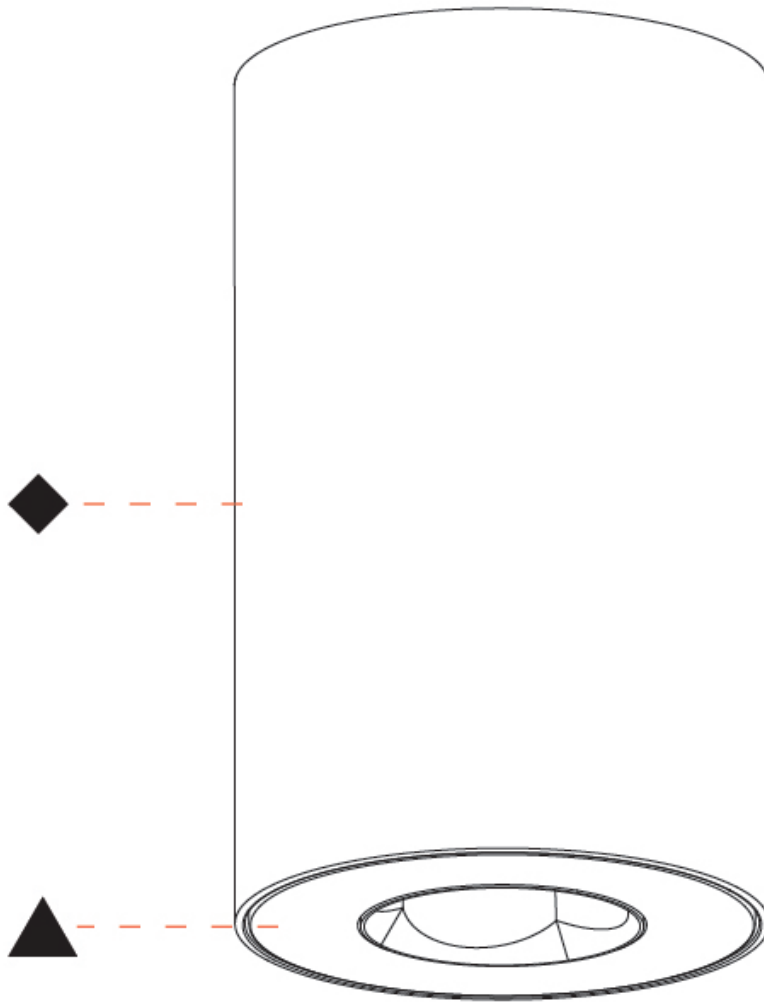

OIKO PRO ROUND SURFACE

A3D233-

PROJECT _____

TYPE _____

SPECIFIER _____

QUANTITY _____

DATE _____

A