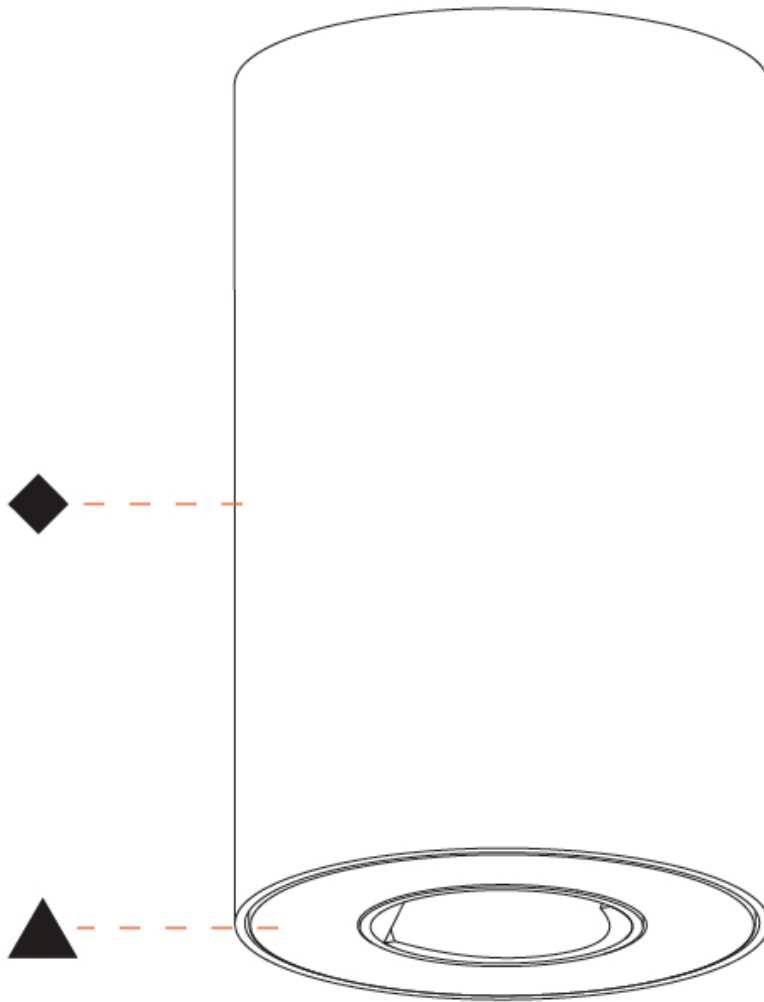

OIKO PRO WALLWASH SURFACE

A3D234-

PROJECT

TYPE

SPECIFIER

QUANTITY

DATE

A