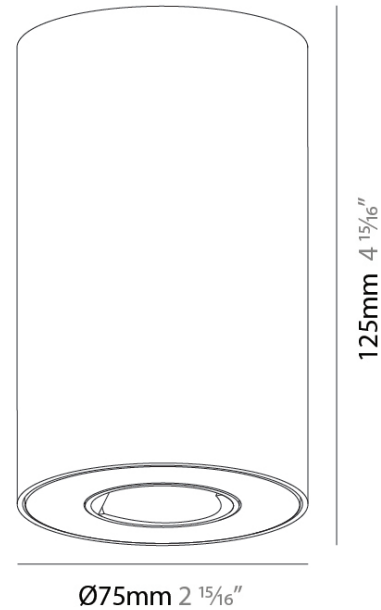

GENERAL

Series: Oiko Pro Round
Subseries: Oiko Pro Wallwash
Partner: Prolicht
Division: Architectural
Installation: Surface
Product Type: Wallwash
Mounting Location: Ceiling
Light Distribution: Direct

PHYSICAL

Shape: Cylinder
Diameter (mm): 75
Diameter (in): 2 ¹⁵/₁₆
Height (mm): 125
Height (in): 4 ¹⁵/₁₆
Weight (kg): 0.452
Fixture Finish: SSR / BKV / CWI / CRY / HAB / UFT / ITA / RUA / FTG / MYG / LOD / PUS / FRO / FUP / KIA / POP / BLS / SPG / MEY / GOH / CHC / COM / ABZ / JAG / OBR / MOS / ROR
Fixture Material: Metal

ELECTRICAL

Lamp Type: LED (Zhaga Standard)
Input Wattage (W): 13
Total Output Wattage (W): 11.8
Dimming: Non-Dimming / Phase Dimming (120vac Only)
Driver Included: Yes
Driver Location: Integrated
Driver Type: Constant Current - Universal
Driver Class: Class 2
Input Voltage (V): 120 - 277
Upon Request: Remote: 0-10Vdc dimming / Phase dimming 120Vac / Non-dimming 120/277Vac (No Cover Plate)

LED

Color Temperature (°K): 2700 / 3000 / 3500 / 4000
Max. Delivered Lumen (lm): 1244 / 1220 / 1278 / 1289
Nominal Lumen (lm): 1473 / 1468 / 1538 / 1552
CRI: >90 CRI
Lamp Life (hrs): 50000

OPTICAL

Adjustability: Fixed

RATINGS AND CERTIFICATIONS

Certified By: Certified for North American Standards
IP rating: IP20