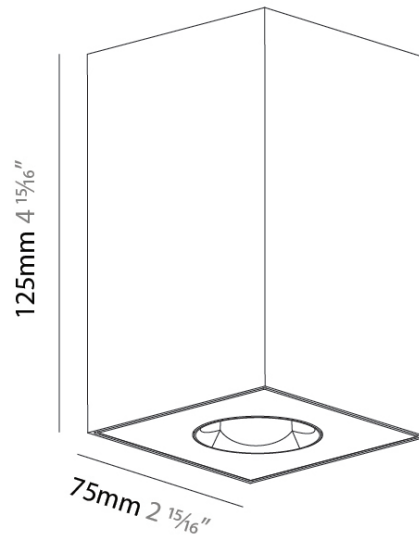

GENERAL

Series: Oiko Pro Square
Subseries: Oiko Pro Square Fixed
Partner: Prolicht
Division: Architectural
Installation: Surface
Product Type: Ceiling Surface
Mounting Location: Ceiling
Light Distribution: Downlight

PHYSICAL

Aperture Sizes - Downlights: 1"
Shape: Square
Length (mm): 75
Length (in): 2 ¹⁵/₁₆
Width (mm): 75
Width (in): 2 ¹⁵/₁₆
Height (mm): 125
Height (in): 4 ¹⁵/₁₆
Weight (kg): 0.631
Fixture Finish: SSR / BKV / CWI / CRY / HAB / UFT / ITA / RUA / FTG / MYG / LOD / PUS / FRO / FUP / KIA / POP / BLS / SPG / MEY / GOH / CHC / COM / ABZ / JAG / OBR / MOS / ROR
Fixture Material: Metal

ELECTRICAL

Lamp Type: LED (Zhaga Standard)
Input Wattage (W): 12..9
Dimming: Tri-Mode (Non-Dimming and Phase Dimming (120Vac only) and 0-10V Dimming)
Driver Included: No
Driver Location: Remote
Driver Type: Constant Current - Universal
Driver Class: Class 2
Input Voltage (V): 120 - 277
Constant Current (MA): 350

LED

Color Temperature (°K): 2700 / 3000 / 3500 / 4000
Max. Delivered Lumen (lm): 1293 / 1289 / 1350 / 1362
Nominal Lumen (lm): 1473 / 1468 / 1538 / 1552
CRI: >90 CRI
Lamp Life (hrs): 50000

OPTICAL

Reflector°: 50
Adjustability: Fixed

RATINGS AND CERTIFICATIONS

Certified By: Certified for North American Standards
IP rating: IP20