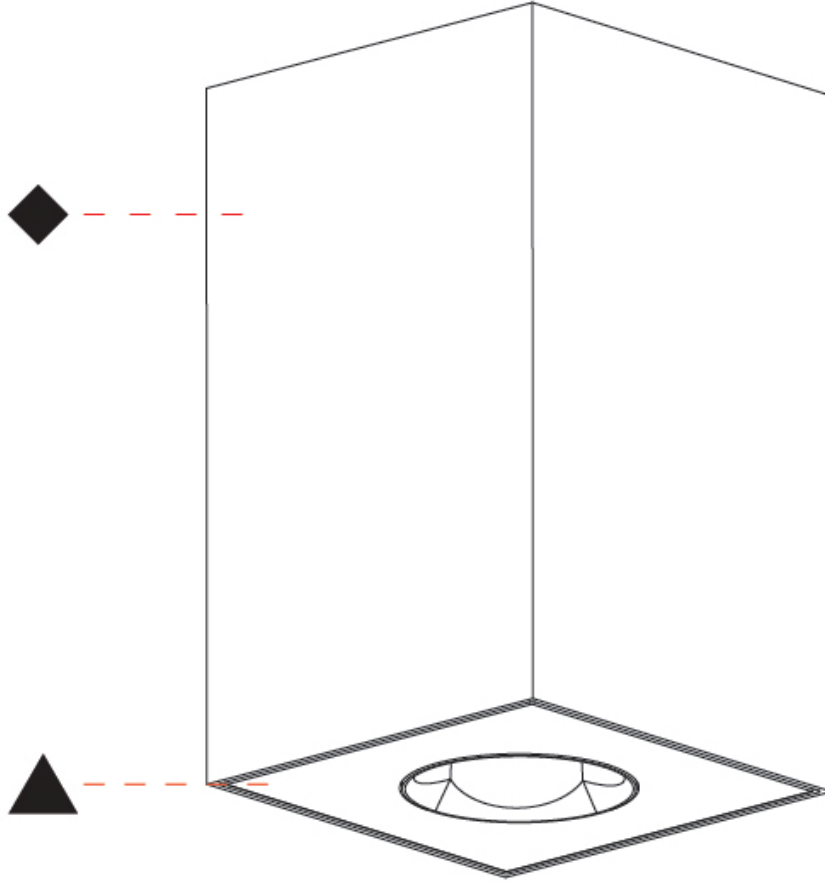

OIKO PRO SQUARE FIXED SURFACE

A3D237-

PROJECT _____

TYPE _____

SPECIFIER _____

QUANTITY _____

DATE _____