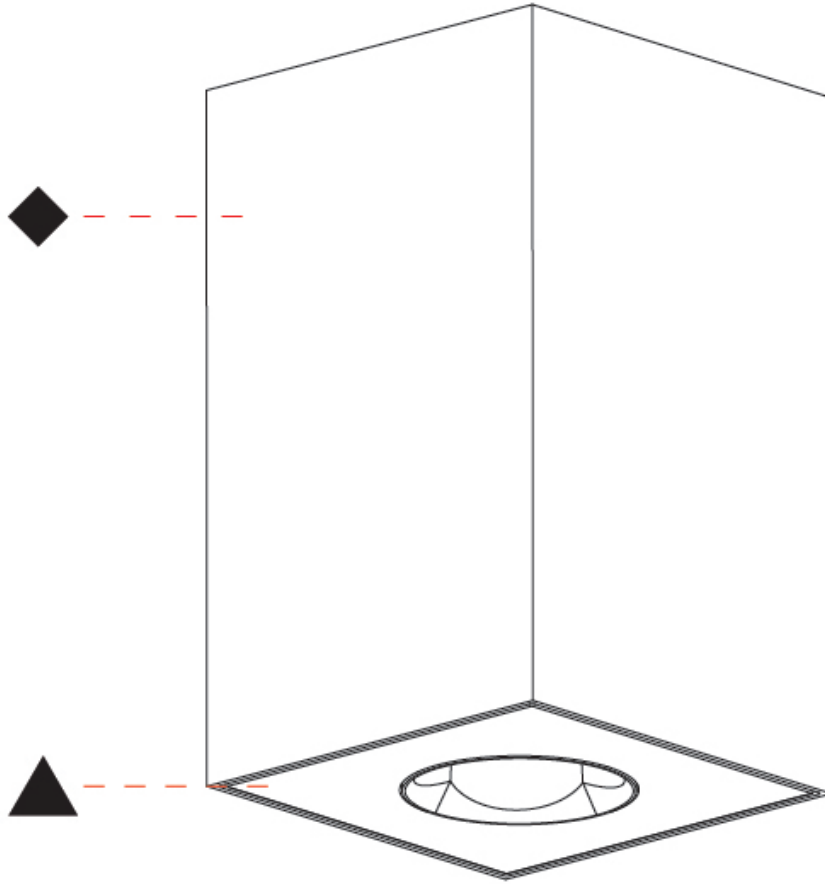

OIKO PRO SQUARE SURFACE

A3D238-

PROJECT _____

TYPE _____

SPECIFIER _____

QUANTITY _____

DATE _____

A