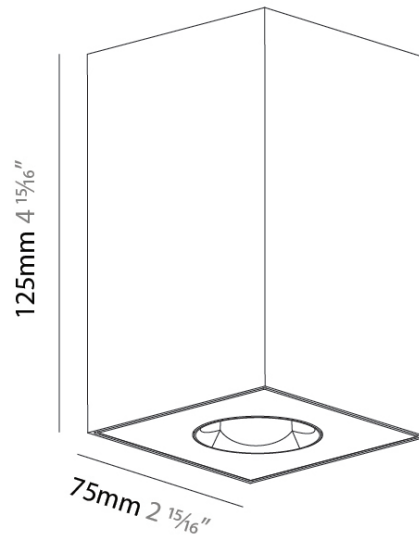

1. To build a product code in our configurator select the specify button on the base model # product page
2. To build a manual product code on this datasheet choose from the options listed below in blue font and add the suffix to the base model #

GENERAL

Series: Oiko Pro Square
Partner: Prolicht
Division: Architectural
Installation: Surface
Product Type: Ceiling Surface
Mounting Location: Ceiling
Light Distribution: Downlight

PHYSICAL

Aperture Sizes - Downlights: 1"
Shape: Square
Length (mm): 75
Length (in): 2 ¹⁵/₁₆
Width (mm): 75
Width (in): 2 ¹⁵/₁₆
Height (mm): 125
Height (in): 4 ¹⁵/₁₆
Weight (kg): 0.631
Fixture Finish: SSR / BKV / CWI / CRY / HAB / UFT / ITA / RUA / FTG / MYG / LOD / PUS / FRO / FUP / KIA / POP / BLS / SPG / MEY / GOH / CHC / COM / ABZ / JAG / OBR / MOS / ROR
Fixture Material: Metal

ELECTRICAL

Lamp Type: LED (Zhaga Standard)
Input Wattage (W): 12..9
Dimming: Tri-Mode (Non-Dimming and Phase Dimming (120Vac only) and 0-10V Dimming)
Driver Included: No
Driver Location: Remote
Driver Type: Constant Current - Universal
Driver Class: Class 2
Input Voltage (V): 120 - 277
Constant Current (MA): 350

LED

Color Temperature (°K): 2700 / 3000 / 3500 / 4000
Max. Delivered Lumen (lm): 1377 / 1372 / 1438 / 1451
Nominal Lumen (lm): 1473 / 1468 / 1538 / 1552
CRI: >90 CRI
Lamp Life (hrs): 50000

OPTICAL

Beam Angle: 60
Adjustability: Fixed

RATINGS AND CERTIFICATIONS

Certified By: Certified for North American Standards
IP rating: IP20