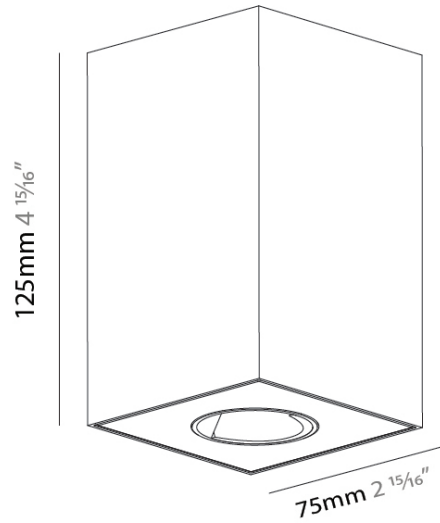

1. To build a product code in our configurator select the specify button on the base model # product page
2. To build a manual product code on this datasheet choose from the options listed below in blue font and add the suffix to the base model #

GENERAL

Series: Oiko Pro Square
Subseries: Oiko Pro Wallwash
Partner: Prolicht
Division: Architectural
Installation: Surface
Product Type: Wallwash
Mounting Location: Ceiling
Light Distribution: Downlight

PHYSICAL

Aperture Sizes - Downlights: 1"
Shape: Square
Diameter (mm): 75
Diameter (in): 2 ¹⁵/₁₆
Height (mm): 125
Height (in): 4 ¹⁵/₁₆
Weight (kg): 0.688

Fixture Finish: SSR / BKV / CWI / CRY / HAB / UFT / ITA / RUA / FTG / MYG / LOD / PUS / FRO / FUP / KIA / POP / BLS / SPG / MEY / GOH / CHC / COM / ABZ / JAG / OBR / MOS / ROR
Fixture Material: Metal

ELECTRICAL

Lamp Type: LED (Zhaga Standard)
Input Wattage (W): 12.9
Dimming: Tri-Mode (Non-Dimming and Phase Dimming (120Vac only) and 0-10V Dimming)
Driver Included: No
Driver Location: Remote
Driver Type: Constant Current - Universal
Driver Class: Class 2
Input Voltage (V): 120 - 277

LED

Number of LEDs: 1
Color Temperature (°K): 2700 / 3000 / 3500 / 4000
Max. Delivered Lumen (lm): 1244 / 1220 / 1278 / 1289
Nominal Lumen (lm): 1473 / 1468 / 1538 / 1552
CRI: >90 CRI
Lamp Life (hrs): 50000

OPTICAL

Adjustability: Fixed

RATINGS AND CERTIFICATIONS

Certified By: Certified for North American Standards
IP rating: IP20