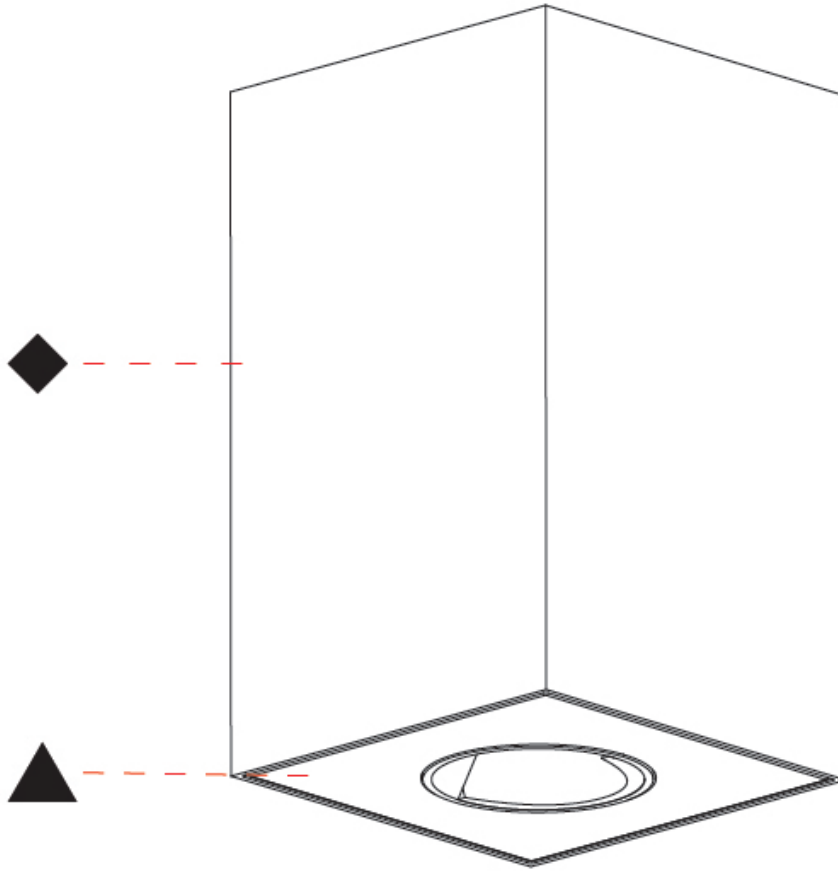

OIKO PRO WALLWASH SURFACE

A3D239-

PROJECT _____

TYPE _____

SPECIFIER _____

QUANTITY _____

DATE _____

A