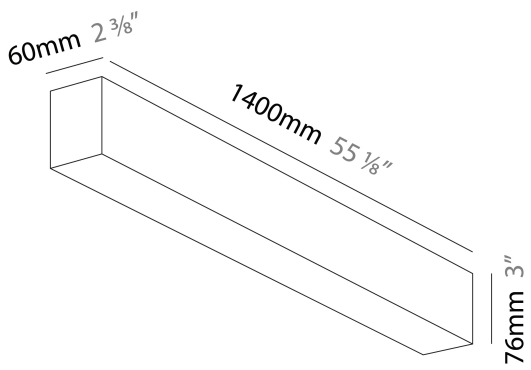

1. To build a product code in our configurator select the specify button on the base model # product page
2. To build a manual product code on this datasheet choose from the options listed below in blue font and add the suffix to the base model #

GENERAL
Series: Slider
Partner: Prolicht
Division: Architectural
Installation: Surface
Product Type: Linear Profiles
Mounting Location: Ceiling
Light Distribution: Direct

PHYSICAL
Shape: Rectangle
Length (mm): 1400
Length (in): 55 1/8
Width (mm): 60
Width (in): 2 3/8
Height (mm): 76
Height (in): 3
Diffuser: [Opal](#) / [Microprism](#) / [Raster Black](#) / [Raster White](#) / [Batwing (Glare Control)](#)
Fixture Finish: [SSR](#) / [BKV](#) / [CWI](#) / [CRY](#) / [HAB](#) / [UFT](#) / [ITA](#) / [RUA](#) / [FTG](#) / [MYG](#) / [LOD](#) / [PUS](#) / [FRO](#) / [FUP](#) / [KIA](#) / [POP](#) / [BLS](#) / [SPG](#) / [MEY](#) / [GOH](#) / [CHC](#) / [COM](#) / [ABZ](#) / [JAG](#) / [OBR](#) / [MOS](#) / [ROR](#)
Fixture Material: Aluminum Die Cast

ELECTRICAL
Lamp Type: LED (Zhaga Standard)
Input Wattage (W): 30
Total Output Wattage (W): 27.3
Dimming: [Tri-Mode (Non-Dimming and Phase Dimming (120Vac only) and 0-10V Dimming)](#)
Driver Included: Yes
Driver Location: Integrated
Driver Type: Constant Current - Universal
Driver Class: Class 2
Input Voltage (V): 120 - 277
Constant Current (MA): 700

LED
Color Temperature (°K): [2700](#) / [3000](#) / [3500](#) / [4000](#)
Max. Delivered Lumen (lm): Max 4436
CRI: >90 CRI
Lamp Life (hrs): 50000

RATINGS AND CERTIFICATIONS
Certified By: CSA Certified to UL and CSA Standards
IP rating: IP40