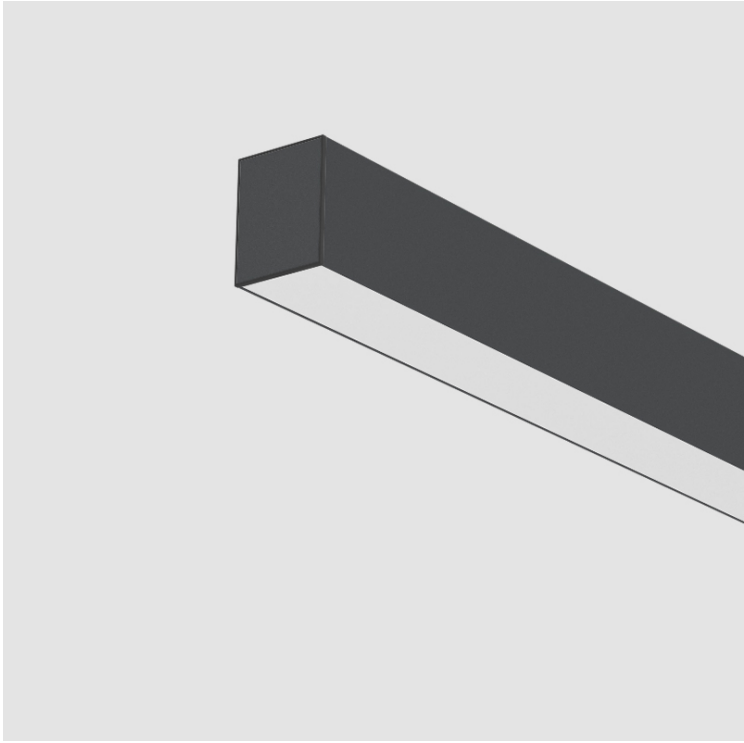

1. To build a product code in our configurator select the specify button on the base model # product page
2. To build a manual product code on this datasheet choose from the options listed below in blue font and add the suffix to the base model #

GENERAL
Series: Slider
Partner: Prolicht
Division: Architectural
Installation: Surface
Product Type: Linear Profiles
Mounting Location: Ceiling
Light Distribution: Direct

PHYSICAL
Shape: Rectangle
Length (mm): 1400
Length (in): 55 1/8
Width (mm): 60
Width (in): 2 3/8
Height (mm): 76
Height (in): 3
Diffuser: [Opal](#) / [Microprism](#) / [Raster Black](#) / [Raster White](#) / [Batwing (Glare Control)](#)
Fixture Finish: [SSR](#) / [BKV](#) / [CWI](#) / [CRY](#) / [HAB](#) / [UFT](#) / [ITA](#) / [RUA](#) / [FTG](#) / [MYG](#) / [LOD](#) / [PUS](#) / [FRO](#) / [FUP](#) / [KIA](#) / [POP](#) / [BLS](#) / [SPG](#) / [MEY](#) / [GOH](#) / [CHC](#) / [COM](#) / [ABZ](#) / [JAG](#) / [OBR](#) / [MOS](#) / [ROR](#)
Fixture Material: Aluminum Die Cast

ELECTRICAL
Lamp Type: LED (Zhaga Standard)
Input Wattage (W): 30
Total Output Wattage (W): 27.3
Dimming: [Tri-Mode (Non-Dimming and Phase Dimming (120Vac only) and 0-10V Dimming)](#)
Driver Included: Yes
Driver Location: Integrated
Driver Type: Constant Current - Universal
Driver Class: Class 2
Input Voltage (V): 120 - 277
Constant Current (MA): 700

LED
Color Temperature (°K): [2700](#) / [3000](#) / [3500](#) / [4000](#)
Max. Delivered Lumen (lm): Max 4436
CRI: >90 CRI
Lamp Life (hrs): 50000

RATINGS AND CERTIFICATIONS
Certified By: CSA Certified to UL and CSA Standards
IP rating: IP40