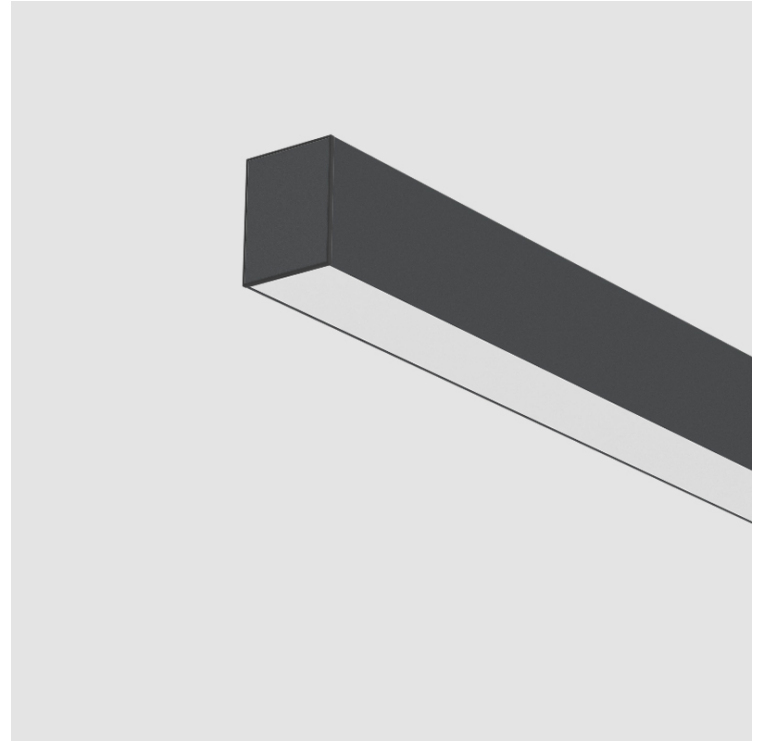

SLIDER SURFACE

A3D254-

base number   LED Dimming   Finishes (Diamond)   Diffuser Options

PROJECT _____
TYPE _____
SPECIFIER _____
QUANTITY _____
DATE _____

DESCRIPTION

Slider Surface, L.1400mm/55 1/8", Direct, 30W LED, Tunable White (2700K-6500K), Max 5536lm, CRI90, IP40, Diffuser Options, Dimmable, No Through Wiring (Includes End Cap)

1. To build a product code in our configurator select the specify button on the base model # product page
2. To build a manual product code on this datasheet choose from the options listed below in blue font and add the suffix to the base model #

GENERAL

Series: Slider
Partner: Prolicht
Division: Architectural
Installation: Surface
Product Type: Linear Profiles
Mounting Location: Ceiling
Light Distribution: Direct

PHYSICAL

Shape: Rectangle
Length (mm): 1400
Length (in): 55 1/8
Width (mm): 60
Width (in): 2 3/8
Height (mm): 76
Height (in): 3
Diffuser: [Opal](#) / [Microprism](#) / [Raster Black](#) / [Raster White](#) / [Batwing (Glare Control)](#)
Fixture Finish: [SSR](#) / [BKV](#) / [CWI](#) / [CRY](#) / [HAB](#) / [UFT](#) / [ITA](#) / [RUA](#) / [FTG](#) / [MYG](#) / [LOD](#) / [PUS](#) / [FRO](#) / [FUP](#) / [KIA](#) / [POP](#) / [BLS](#) / [SPG](#) / [MEY](#) / [GOH](#) / [CHC](#) / [COM](#) / [ABZ](#) / [JAG](#) / [OBR](#) / [MOS](#) / [ROR](#)
Fixture Material: Aluminum Die Cast

ELECTRICAL

Lamp Type: LED (Zhaga Standard)
Input Wattage (W): 30

LED

Color Temperature (°K): 2700-6500 Tunable White
Max. Delivered Lumen (lm): Max 4436
CRI: >90 CRI

RATINGS AND CERTIFICATIONS

Certified By: CSA Certified to UL and CSA Standards
IP rating: IP40