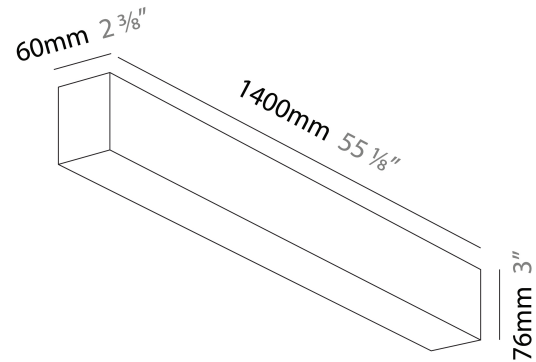

SLIDER SURFACE

A3D254-

base number   LED Dimming   Finishes (Diamond)   Diffuser Options

PROJECT _____
TYPE _____
SPECIFIER _____
QUANTITY _____
DATE _____

DESCRIPTION

Slider Surface, L.1400mm/55 1/8", Direct, 30W LED, Tunable White (2700K-6500K), Max 5536lm, CRI90, IP40, Diffuser Options, Dimmable, No Through Wiring (Includes End Cap)

1. To build a product code in our configurator select the specify button on the base model # product page
2. To build a manual product code on this datasheet choose from the options listed below in blue font and add the suffix to the base model #

GENERAL

Series: Slider
Partner: Prolicht
Division: Architectural
Installation: Surface
Product Type: Linear Profiles
Mounting Location: Ceiling
Light Distribution: Direct

PHYSICAL

Shape: Rectangle
Length (mm): 1400
Length (in): 55 1/8
Width (mm): 60
Width (in): 2 3/8
Height (mm): 76
Height (in): 3
Diffuser: [Opal](#) / [Microprism](#) / [Raster Black](#) / [Raster White](#) / [Batwing (Glare Control)](#)
Fixture Finish: [SSR](#) / [BKV](#) / [CWI](#) / [CRY](#) / [HAB](#) / [UFT](#) / [ITA](#) / [RUA](#) / [FTG](#) / [MYG](#) / [LOD](#) / [PUS](#) / [FRO](#) / [FUP](#) / [KIA](#) / [POP](#) / [BLS](#) / [SPG](#) / [MEY](#) / [GOH](#) / [CHC](#) / [COM](#) / [ABZ](#) / [JAG](#) / [OBR](#) / [MOS](#) / [ROR](#)
Fixture Material: Aluminum Die Cast

ELECTRICAL

Lamp Type: LED (Zhaga Standard)
Input Wattage (W): 30

LED

Color Temperature (°K): 2700-6500 Tunable White
Max. Delivered Lumen (lm): Max 4436
CRI: >90 CRI

RATINGS AND CERTIFICATIONS

Certified By: CSA Certified to UL and CSA Standards
IP rating: IP40