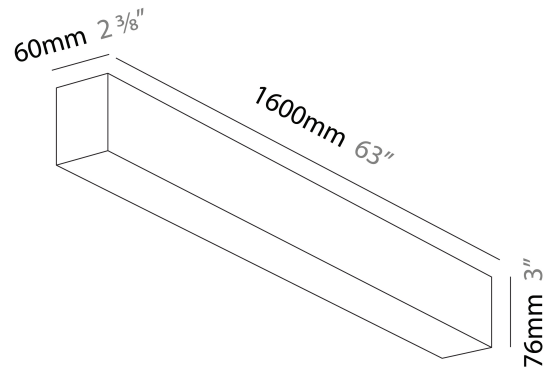

PROJECT _____
TYPE _____
SPECIFIER _____
QUANTITY _____
DATE _____

SLIDER SURFACE

A3D256-

base number   LED Dimming   Finishes (Diamond)   Diffuser Options

DESCRIPTION
Slider Surface, L.1600mm/63", Direct, 34W LED, Tunable White (2700K-6500K), Max 5067lm, CRI90, IP40, Diffuser Options, Dimmable, No Through Wiring (Includes End Cap)

1. To build a product code in our configurator select the specify button on the base model # product page
2. To build a manual product code on this datasheet choose from the options listed below in blue font and add the suffix to the base model #

GENERAL

Series: Slider
Partner: Prolicht
Division: Architectural
Installation: Surface
Product Type: Linear Profiles
Mounting Location: Ceiling
Light Distribution: Direct

PHYSICAL

Shape: Rectangle
Length (mm): 1600
Length (in): 63
Width (mm): 60
Width (in): 2 3/8
Height (mm): 76
Height (in): 3
Diffuser: Opal / Microprism / Raster Black / Raster White / Batwing (Glare Control)
Fixture Finish: SSR / BKV / CWI / CRY / HAB / UFT / ITA / RUA / FTG / MYG / LOD / PUS / FRO / FUP / KIA / POP / BLS / SPG / MEY / GOH / CHC / COM / ABZ / JAG / OBR / MOS / ROR
Fixture Material: Aluminum Die Cast

ELECTRICAL

Lamp Type: LED (Zhaga Standard)
Input Wattage (W): 34

LED

Color Temperature (°K): 2700-6500 Tunable White
Max. Delivered Lumen (lm): Max 5067
CRI: >90 CRI

RATINGS AND CERTIFICATIONS

Certified By: CSA Certified to UL and CSA Standards
IP rating: IP40