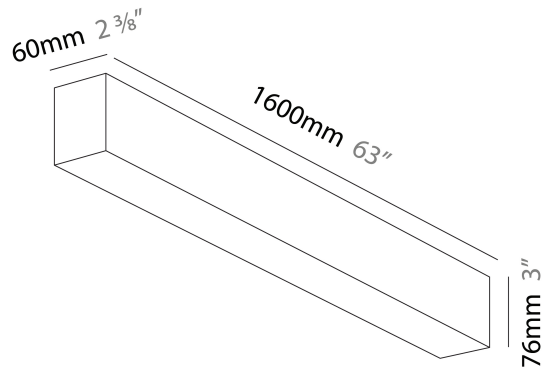

PROJECT _____
TYPE _____
SPECIFIER _____
QUANTITY _____
DATE _____

SLIDER SURFACE

A3D256-

base number   LED Dimming   Finishes (Diamond)   Diffuser Options

DESCRIPTION
Slider Surface, L.1600mm/63", Direct, 34W LED, Tunable White (2700K-6500K), Max 5067lm, CRI90, IP40, Diffuser Options, Dimmable, No Through Wiring (Includes End Cap)

1. To build a product code in our configurator select the specify button on the base model # product page
2. To build a manual product code on this datasheet choose from the options listed below in blue font and add the suffix to the base model #

GENERAL

Series: Slider
Partner: Prolicht
Division: Architectural
Installation: Surface
Product Type: Linear Profiles
Mounting Location: Ceiling
Light Distribution: Direct

PHYSICAL

Shape: Rectangle
Length (mm): 1600
Length (in): 63
Width (mm): 60
Width (in): 2 3/8
Height (mm): 76
Height (in): 3
Diffuser: Opal / Microprism / Raster Black / Raster White / Batwing (Glare Control)
Fixture Finish: SSR / BKV / CWI / CRY / HAB / UFT / ITA / RUA / FTG / MYG / LOD / PUS / FRO / FUP / KIA / POP / BLS / SPG / MEY / GOH / CHC / COM / ABZ / JAG / OBR / MOS / ROR
Fixture Material: Aluminum Die Cast

ELECTRICAL

Lamp Type: LED (Zhaga Standard)
Input Wattage (W): 34

LED

Color Temperature (°K): 2700-6500 Tunable White
Max. Delivered Lumen (lm): Max 5067
CRI: >90 CRI

RATINGS AND CERTIFICATIONS

Certified By: CSA Certified to UL and CSA Standards
IP rating: IP40