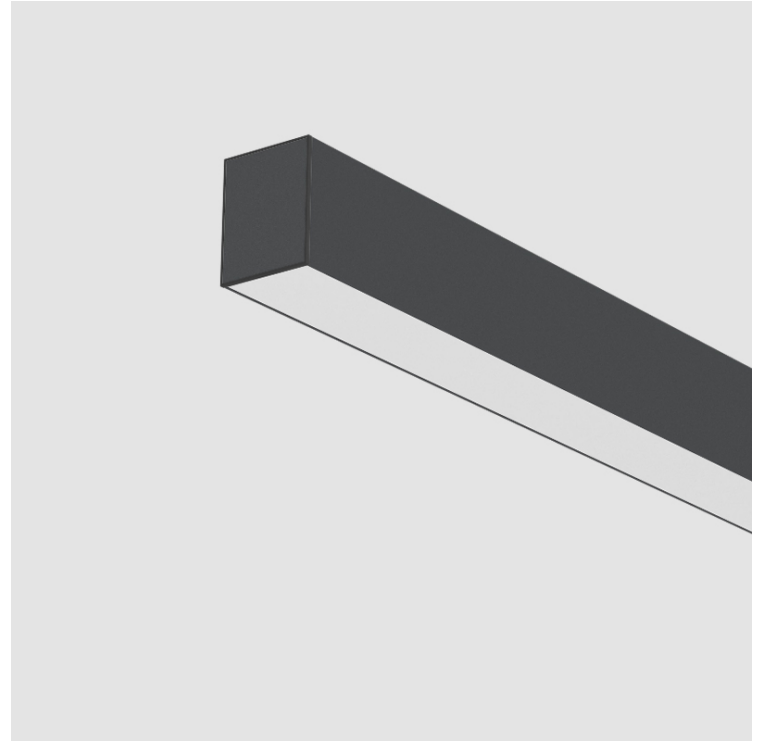

PROJECT _____
TYPE _____
SPECIFIER _____
QUANTITY _____
DATE _____

SLIDER SURFACE

A3D256-

base number   LED Dimming   Finishes (Diamond)   Diffuser Options

DESCRIPTION
Slider Surface, L.1600mm/63", Direct, 34W LED, Tunable White (2700K-6500K), Max 5067lm, CRI90, IP40, Diffuser Options, Dimmable, No Through Wiring (Includes End Cap)

1. To build a product code in our configurator select the specify button on the base model # product page
2. To build a manual product code on this datasheet choose from the options listed below in blue font and add the suffix to the base model #

GENERAL

Series: Slider
Partner: Prolicht
Division: Architectural
Installation: Surface
Product Type: Linear Profiles
Mounting Location: Ceiling
Light Distribution: Direct

PHYSICAL

Shape: Rectangle
Length (mm): 1600
Length (in): 63
Width (mm): 60
Width (in): 2 3/8
Height (mm): 76
Height (in): 3
Diffuser: Opal / Microprism / Raster Black / Raster White / Batwing (Glare Control)
Fixture Finish: SSR / BKV / CWI / CRY / HAB / UFT / ITA / RUA / FTG / MYG / LOD / PUS / FRO / FUP / KIA / POP / BLS / SPG / MEY / GOH / CHC / COM / ABZ / JAG / OBR / MOS / ROR
Fixture Material: Aluminum Die Cast

ELECTRICAL

Lamp Type: LED (Zhaga Standard)
Input Wattage (W): 34

LED

Color Temperature (°K): 2700-6500 Tunable White
Max. Delivered Lumen (lm): Max 5067
CRI: >90 CRI

RATINGS AND CERTIFICATIONS

Certified By: CSA Certified to UL and CSA Standards
IP rating: IP40