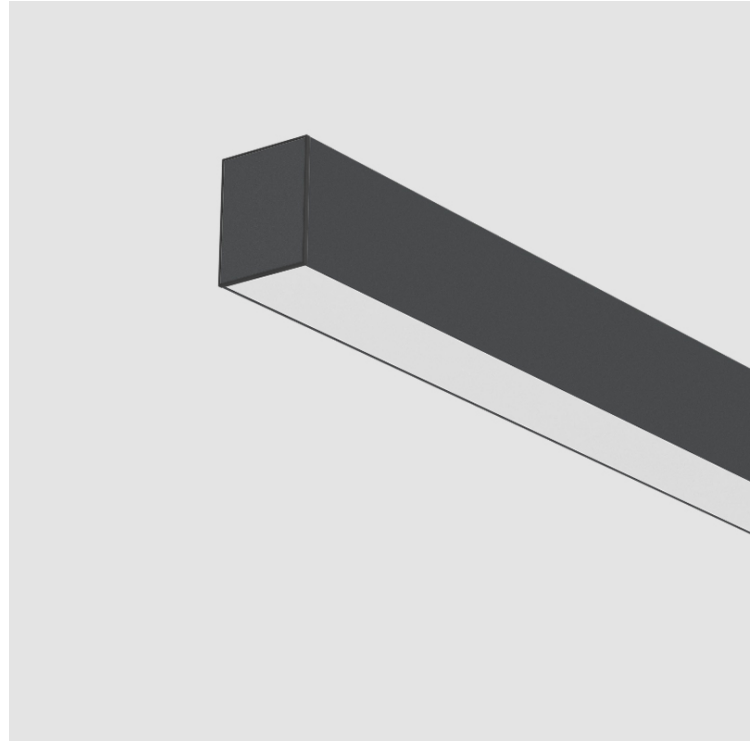

PROJECT _____
TYPE _____
SPECIFIER _____
QUANTITY _____
DATE _____

SLIDER SURFACE

A3D256-

base number   LED Dimming   Finishes (Diamond)   Diffuser Options

DESCRIPTION
Slider Surface, L.1600mm/63", Direct, 34W LED, Tunable White (2700K-6500K), Max 5067lm, CRI90, IP40, Diffuser Options, Dimmable, No Through Wiring (Includes End Cap)

1. To build a product code in our configurator select the specify button on the base model # product page
2. To build a manual product code on this datasheet choose from the options listed below in blue font and add the suffix to the base model #

GENERAL

Series: Slider
Partner: Prolicht
Division: Architectural
Installation: Surface
Product Type: Linear Profiles
Mounting Location: Ceiling
Light Distribution: Direct

PHYSICAL

Shape: Rectangle
Length (mm): 1600
Length (in): 63
Width (mm): 60
Width (in): 2 3/8
Height (mm): 76
Height (in): 3
Diffuser: Opal / Microprism / Raster Black / Raster White / Batwing (Glare Control)
Fixture Finish: SSR / BKV / CWI / CRY / HAB / UFT / ITA / RUA / FTG / MYG / LOD / PUS / FRO / FUP / KIA / POP / BLS / SPG / MEY / GOH / CHC / COM / ABZ / JAG / OBR / MOS / ROR
Fixture Material: Aluminum Die Cast

ELECTRICAL

Lamp Type: LED (Zhaga Standard)
Input Wattage (W): 34

LED

Color Temperature (°K): 2700-6500 Tunable White
Max. Delivered Lumen (lm): Max 5067
CRI: >90 CRI

RATINGS AND CERTIFICATIONS

Certified By: CSA Certified to UL and CSA Standards
IP rating: IP40