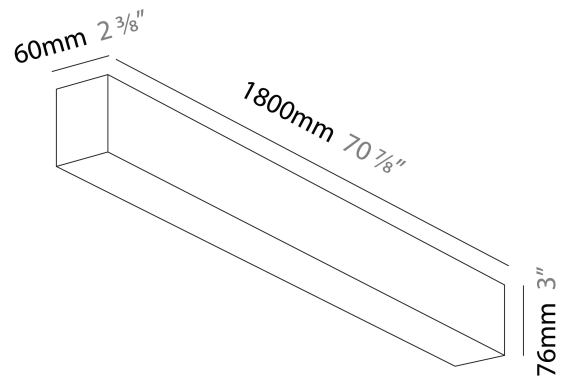

PROJECT	_____
TYPE	_____
SPECIFIER	_____
QUANTITY	_____
DATE	_____

SLIDER SURFACE

A3D258-

base number	LED	Finishes	Diffuser
	Dimming	(Diamond)	Options

DESCRIPTION

Slider Surface, L.1800mm/70 7/8", Direct, 39W LED, Tunable White (2700K-6500K), Max 5707lm, CRI90, IP40, Diffuser Options, Dimmable, No Through Wiring (Includes End Cap)

1. To build a product code in our configurator select the specify button on the base model # product page
2. To build a manual product code on this datasheet choose from the options listed below in blue font and add the suffix to the base model #

GENERAL

Series: Slider
Partner: Prolicht
Division: Architectural
Installation: Surface
Product Type: Linear Profiles
Mounting Location: Ceiling
Light Distribution: Direct

PHYSICAL

Shape: Rectangle
Length (mm): 1800
Length (in): 70 7/8
Width (mm): 60
Width (in): 2 3/8
Height (mm): 76
Height (in): 3
Diffuser: [Opal](#) / [Microprism](#) / [Raster Black](#) / [Raster White](#) / [Batwing (Glare Control)](#)
Fixture Finish: [SSR](#) / [BKV](#) / [CWI](#) / [CRY](#) / [HAB](#) / [UFT](#) / [ITA](#) / [RUA](#) / [FTG](#) / [MYG](#) / [LOD](#) / [PUS](#) / [FRO](#) / [FUP](#) / [KIA](#) / [POP](#) / [BLS](#) / [SPG](#) / [MEY](#) / [GOH](#) / [CHC](#) / [COM](#) / [ABZ](#) / [JAG](#) / [OBR](#) / [MOS](#) / [ROR](#)
Fixture Material: Aluminum Die Cast

ELECTRICAL

Lamp Type: LED (Zhaga Standard)
Input Wattage (W): 39

LED

Color Temperature (°K): 2700-6500 Tunable White
Max. Delivered Lumen (lm): Max 5707
CRI: >90 CRI

RATINGS AND CERTIFICATIONS

Certified By: CSA Certified to UL and CSA Standards
IP rating: IP40