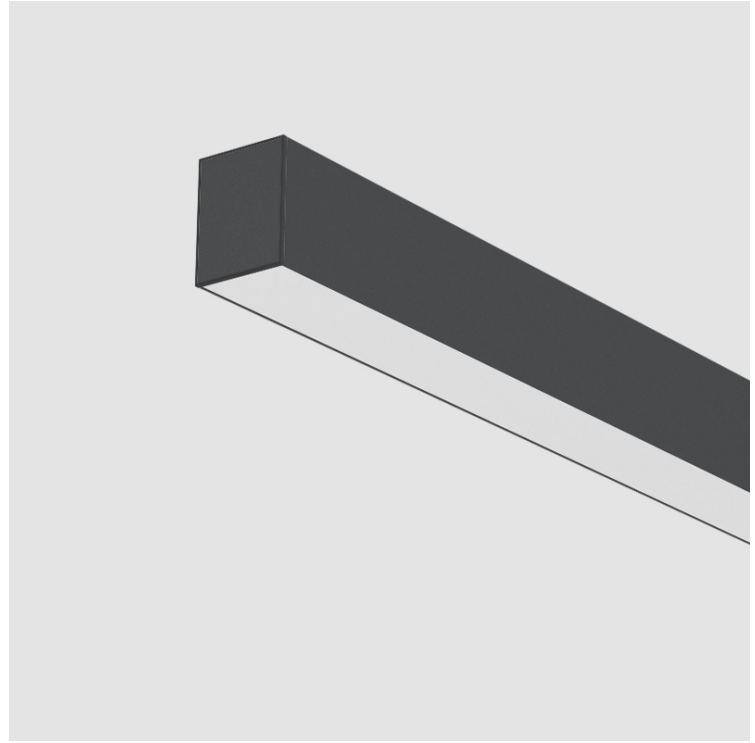

PROJECT	_____
TYPE	_____
SPECIFIER	_____
QUANTITY	_____
DATE	_____

SLIDER SURFACE

A3D258-

base number	LED	Finishes	Diffuser
	Dimming	(Diamond)	Options

DESCRIPTION

Slider Surface, L.1800mm/70 7/8", Direct, 39W LED, Tunable White (2700K-6500K), Max 5707lm, CRI90, IP40, Diffuser Options, Dimmable, No Through Wiring (Includes End Cap)

1. To build a product code in our configurator select the specify button on the base model # product page
2. To build a manual product code on this datasheet choose from the options listed below in blue font and add the suffix to the base model #

GENERAL

Series: Slider
Partner: Prolicht
Division: Architectural
Installation: Surface
Product Type: Linear Profiles
Mounting Location: Ceiling
Light Distribution: Direct

PHYSICAL

Shape: Rectangle
Length (mm): 1800
Length (in): 70 7/8
Width (mm): 60
Width (in): 2 3/8
Height (mm): 76
Height (in): 3
Diffuser: [Opal](#) / [Microprism](#) / [Raster Black](#) / [Raster White](#) / [Batwing (Glare Control)](#)
Fixture Finish: [SSR](#) / [BKV](#) / [CWI](#) / [CRY](#) / [HAB](#) / [UFT](#) / [ITA](#) / [RUA](#) / [FTG](#) / [MYG](#) / [LOD](#) / [PUS](#) / [FRO](#) / [FUP](#) / [KIA](#) / [POP](#) / [BLS](#) / [SPG](#) / [MEY](#) / [GOH](#) / [CHC](#) / [COM](#) / [ABZ](#) / [JAG](#) / [OBR](#) / [MOS](#) / [ROR](#)
Fixture Material: Aluminum Die Cast

ELECTRICAL

Lamp Type: LED (Zhaga Standard)
Input Wattage (W): 39

LED

Color Temperature (°K): 2700-6500 Tunable White
Max. Delivered Lumen (lm): Max 5707
CRI: >90 CRI

RATINGS AND CERTIFICATIONS

Certified By: CSA Certified to UL and CSA Standards
IP rating: IP40