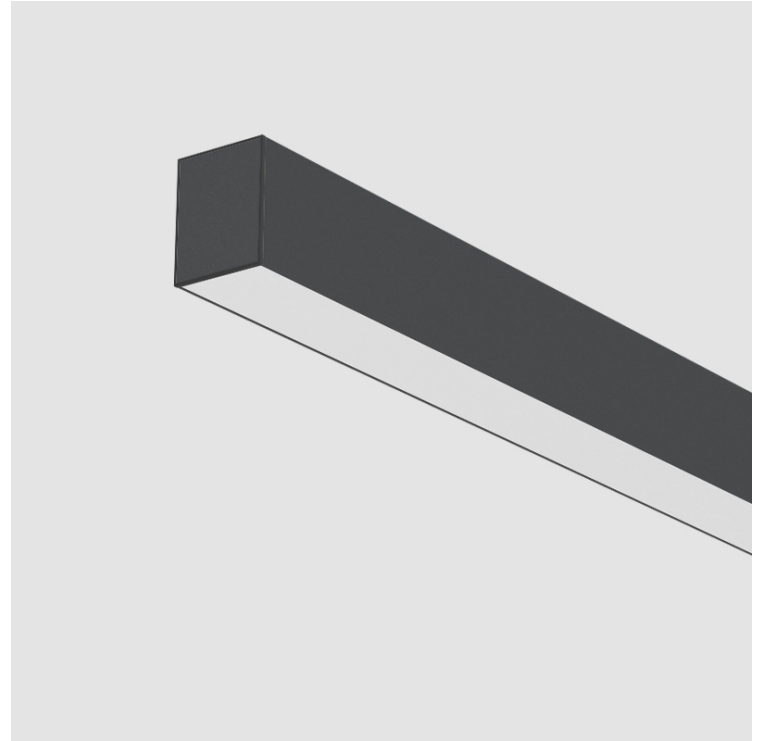

1. To build a product code in our configurator select the specify button on the base model # product page
2. To build a manual product code on this datasheet choose from the options listed below in blue font and add the suffix to the base model #

GENERAL
Series: Slider
Brand: Prolicht
Division: Architectural
Mounting Type: Surface
Mounting Location: Wall / Ceiling
Subcategory: Profile

PHYSICAL
Shape: Rectangle
Length (mm): 2000
Length (in): 78 3/4
Width (mm): 60
Width (in): 2 3/8
Height (mm): 76
Height (in): 3
Light Distribution: Direct
Diffuser: Diffuser - Opal, Micro-prism, Raster Black, Raster White, Batwing
Fixture Finish: SSR / BKV / CWI / CRY / HAB / UFT / ITA / RUA / FTG / MYG / LOD / PUS / FRO / FUP / KIA / POP / BLS / SPG / MEY / GOH / GUM / CHC / COM / ABZ / JAG / OBR / MOS / ROR
Fixture Material: Aluminum Die Cast

ELECTRICAL
Lamp Type: LED (Zhaga Standard)
Input Wattage (W): 43
Total Output Wattage (W): 39.1
Dimming: Non-Dimmable
Driver Included: Yes
Driver Location: Integrated
Driver Type: Constant Current - Universal
Driver Class: Class 2
Input Voltage (V): 120 - 277

LED
Color Temperature (°K): 2700 / 3000 / 3500 / 4000
Max. Delivered Lumen (lm): Max 6339
CRI: >90 CRI
Lamp Life (hrs): 50000

RATINGS AND CERTIFICATIONS
Certified By: CSA Certified to UL and CSA Standards
IP rating: IP40