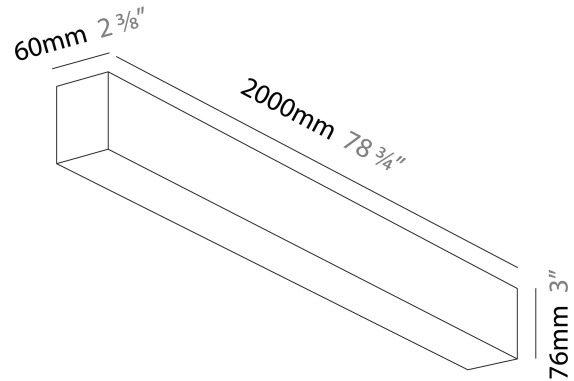

1. To build a product code in our configurator select the specify button on the base model # product page
2. To build a manual product code on this datasheet choose from the options listed below in blue font and add the suffix to the base model #

GENERAL
Series: Slider
Brand: Prolicht
Division: Architectural
Mounting Type: Surface
Mounting Location: Wall / Ceiling
Subcategory: Profile

PHYSICAL
Shape: Rectangle
Length (mm): 2000
Length (in): 78 3/4
Width (mm): 60
Width (in): 2 3/8
Height (mm): 76
Height (in): 3
Light Distribution: Direct
Diffuser: Diffuser - Opal, Micro-prism, Raster Black, Raster White, Batwing
Fixture Finish: SSR / BKV / CWI / CRY / HAB / UFT / ITA / RUA / FTG / MYG / LOD / PUS / FRO / FUP / KIA / POP / BLS / SPG / MEY / GOH / GUM / CHC / COM / ABZ / JAG / OBR / MOS / ROR
Fixture Material: Aluminum Die Cast

ELECTRICAL
Lamp Type: LED (Zhaga Standard)
Input Wattage (W): 43
Total Output Wattage (W): 39.1
Dimming: Non-Dimmable
Driver Included: Yes
Driver Location: Integrated
Driver Type: Constant Current - Universal
Driver Class: Class 2
Input Voltage (V): 120 - 277

LED
Color Temperature (°K): 2700 / 3000 / 3500 / 4000
Max. Delivered Lumen (lm): Max 6339
CRI: >90 CRI
Lamp Life (hrs): 50000

RATINGS AND CERTIFICATIONS
Certified By: CSA Certified to UL and CSA Standards
IP rating: IP40