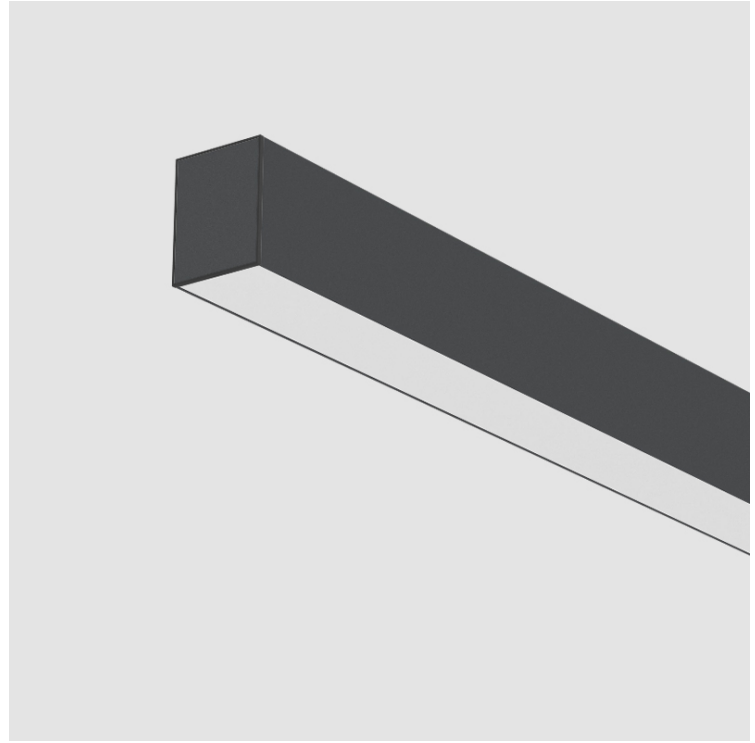

1. To build a product code in our configurator select the specify button on the base model # product page
2. To build a manual product code on this datasheet choose from the options listed below in blue font and add the suffix to the base model #

GENERAL

Series: Slider
Partner: Prolicht
Division: Architectural
Installation: Surface
Product Type: Linear Profiles
Mounting Location: Ceiling
Light Distribution: Direct

PHYSICAL

Shape: Rectangle
Length (mm): 2000
Length (in): 78 3/4
Width (mm): 60
Width (in): 2 3/8
Height (mm): 76
Height (in): 3
Diffuser: [Opal](#) / [Microprism](#) / [Raster Black](#) / [Raster White](#) / [Batwing (Glare Control)](#)
Fixture Finish: [SSR](#) / [BKV](#) / [CWI](#) / [CRY](#) / [HAB](#) / [UFT](#) / [ITA](#) / [RUA](#) / [FTG](#) / [MYG](#) / [LOD](#) / [PUS](#) / [FRO](#) / [FUP](#) / [KIA](#) / [POP](#) / [BLS](#) / [SPG](#) / [MEY](#) / [GOH](#) / [CHC](#) / [COM](#) / [ABZ](#) / [JAG](#) / [OBR](#) / [MOS](#) / [ROR](#)
Fixture Material: Aluminum Die Cast

ELECTRICAL

Lamp Type: LED (Zhaga Standard)
Input Wattage (W): 43
Total Output Wattage (W): 39.1
[Dimming: Non-Dimmable](#)
Driver Included: Yes
Driver Location: Integrated
Driver Type: Constant Current - Universal
Driver Class: Class 2
Input Voltage (V): 120 - 277

LED

Color Temperature (°K): 2700 / 3000 / 3500 / 4000
Max. Delivered Lumen (lm): Max 6339
CRI: >90 CRI
Lamp Life (hrs): 50000

RATINGS AND CERTIFICATIONS

Certified By: CSA Certified to UL and CSA Standards
IP rating: IP40