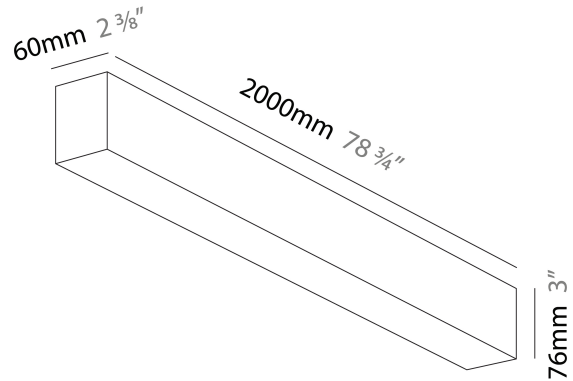

1. To build a product code in our configurator select the specify button on the base model # product page
2. To build a manual product code on this datasheet choose from the options listed below in blue font and add the suffix to the base model #

GENERAL

Series: Slider
Partner: Prolicht
Division: Architectural
Installation: Surface
Product Type: Linear Profiles
Mounting Location: Ceiling
Light Distribution: Direct

PHYSICAL

Shape: Rectangle
Length (mm): 2000
Length (in): 78 3/4
Width (mm): 60
Width (in): 2 3/8
Height (mm): 76
Height (in): 3
Diffuser: [Opal](#) / [Microprism](#) / [Raster Black](#) / [Raster White](#) / [Batwing (Glare Control)](#)
Fixture Finish: [SSR](#) / [BKV](#) / [CWI](#) / [CRY](#) / [HAB](#) / [UFT](#) / [ITA](#) / [RUA](#) / [FTG](#) / [MYG](#) / [LOD](#) / [PUS](#) / [FRO](#) / [FUP](#) / [KIA](#) / [POP](#) / [BLS](#) / [SPG](#) / [MEY](#) / [GOH](#) / [CHC](#) / [COM](#) / [ABZ](#) / [JAG](#) / [OBR](#) / [MOS](#) / [ROR](#)
Fixture Material: Aluminum Die Cast

ELECTRICAL

Lamp Type: LED (Zhaga Standard)
Input Wattage (W): 43
Total Output Wattage (W): 39.1
[Dimming: Non-Dimmable](#)
Driver Included: Yes
Driver Location: Integrated
Driver Type: Constant Current - Universal
Driver Class: Class 2
Input Voltage (V): 120 - 277

LED

Color Temperature (°K): 2700 / 3000 / 3500 / 4000
Max. Delivered Lumen (lm): Max 6339
CRI: >90 CRI
Lamp Life (hrs): 50000

RATINGS AND CERTIFICATIONS

Certified By: CSA Certified to UL and CSA Standards
IP rating: IP40