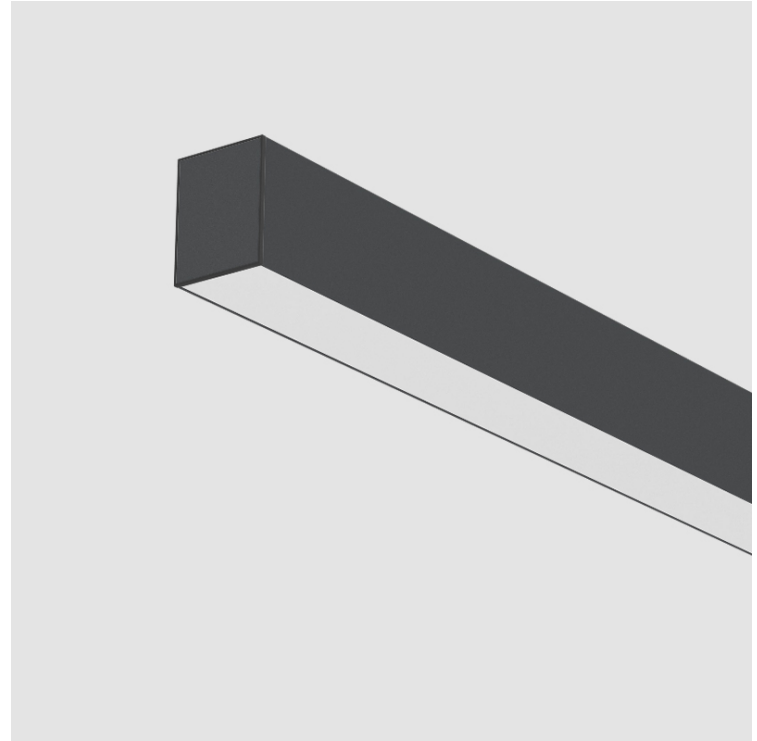

PROJECT
TYPE
SPECIFIER
QUANTITY
DATE

SLIDER SURFACE

A3D260-

base number	LED Dimming	Finishes (Diamond)	Diffuser Options

DESCRIPTION

Slider Surface, L.2000mm/78 3/4", Direct, 43W LED, Tunable White (2700K-6500K), Max 6339lm, CRI90, IP40, Diffuser Options, Dimmable, No Through Wiring (Includes End Cap)

1. To build a product code in our configurator select the specify button on the base model # product page
2. To build a manual product code on this datasheet choose from the options listed below in blue font and add the suffix to the base model #

GENERAL

Series: Slider
Partner: Prolicht
Division: Architectural
Installation: Surface
Product Type: Linear Profiles
Mounting Location: Ceiling
Light Distribution: Direct

PHYSICAL

Shape: Rectangle
Length (mm): 2000
Length (in): 78 3/4
Width (mm): 60
Width (in): 2 3/8
Height (mm): 76
Height (in): 3
Diffuser: [Opal](#) / [Microprism](#) / [Raster Black](#) / [Raster White](#) / [Batwing (Glare Control)](#)
Fixture Finish: [SSR](#) / [BKV](#) / [CWI](#) / [CRY](#) / [HAB](#) / [UFT](#) / [ITA](#) / [RUA](#) / [FTG](#) / [MYG](#) / [LOD](#) / [PUS](#) / [FRO](#) / [FUP](#) / [KIA](#) / [POP](#) / [BLS](#) / [SPG](#) / [MEY](#) / [GOH](#) / [CHC](#) / [COM](#) / [ABZ](#) / [JAG](#) / [OBR](#) / [MOS](#) / [ROR](#)
Fixture Material: Aluminum Die Cast

ELECTRICAL

Lamp Type: LED (Zhaga Standard)
Input Wattage (W): 43

LED

Color Temperature (°K): 2700-6500 Tunable White
Max. Delivered Lumen (lm): Max 6339
CRI: >90 CRI

RATINGS AND CERTIFICATIONS

Certified By: CSA Certified to UL and CSA Standards
IP rating: IP40