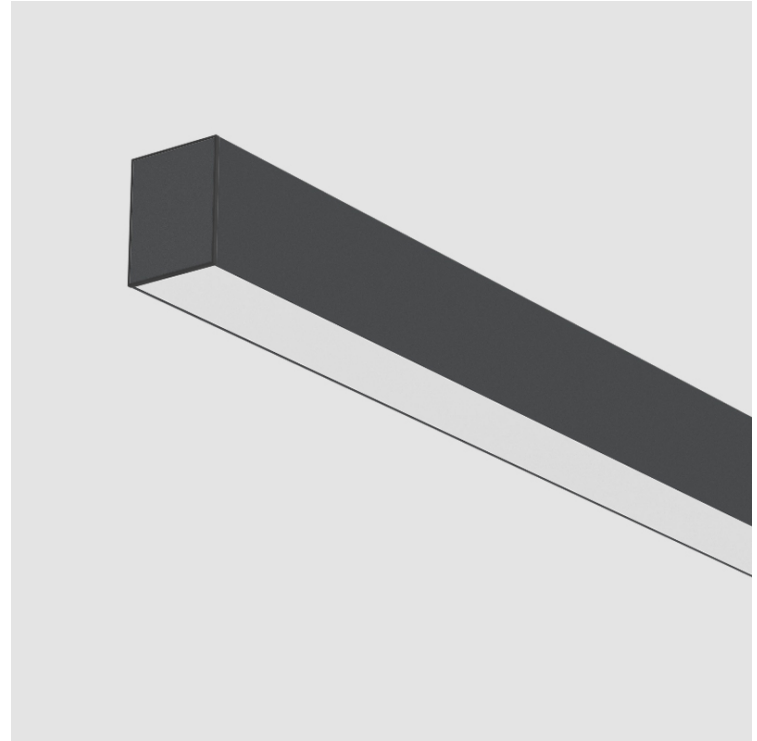

PROJECT	
TYPE	
SPECIFIER	
QUANTITY	
DATE	

SLIDER SURFACE

A3D264-

base number	LED Dimming	Finishes (Diamond)	Diffuser Options

DESCRIPTION

Slider Surface, L.2400mm/94 1/2", Direct, 52W LED, Tunable White (2700K-6500K), Max 7610lm, CRI90, IP40, Diffuser Options, Dimmable, No Through Wiring (Includes End Cap)

1. To build a product code in our configurator select the specify button on the base model # product page
2. To build a manual product code on this datasheet choose from the options listed below in blue font and add the suffix to the base model #

GENERAL

Series: Slider
Partner: Prolicht
Division: Architectural
Installation: Surface
Product Type: Linear Profiles
Mounting Location: Ceiling
Light Distribution: Direct

PHYSICAL

Shape: Rectangle
Length (mm): 2400
Length (in): 94 1/2
Width (mm): 60
Width (in): 2 3/8
Height (mm): 76
Height (in): 3
Diffuser: [Opal](#) / [Microprism](#) / [Raster Black](#) / [Raster White](#) / [Batwing (Glare Control)](#)
Fixture Finish: [SSR](#) / [BKV](#) / [CWI](#) / [CRY](#) / [HAB](#) / [UFT](#) / [ITA](#) / [RUA](#) / [FTG](#) / [MYG](#) / [LOD](#) / [PUS](#) / [FRO](#) / [FUP](#) / [KIA](#) / [POP](#) / [BLS](#) / [SPG](#) / [MEY](#) / [GOH](#) / [CHC](#) / [COM](#) / [ABZ](#) / [JAG](#) / [OBR](#) / [MOS](#) / [ROR](#)
Fixture Material: Aluminum Die Cast

ELECTRICAL

Lamp Type: LED (Zhaga Standard)
Input Wattage (W): 52

LED

Color Temperature (°K): 2700-6500 Tunable White
Max. Delivered Lumen (lm): Max 7610
CRI: >90 CRI

RATINGS AND CERTIFICATIONS

Certified By: CSA Certified to UL and CSA Standards
IP rating: IP40