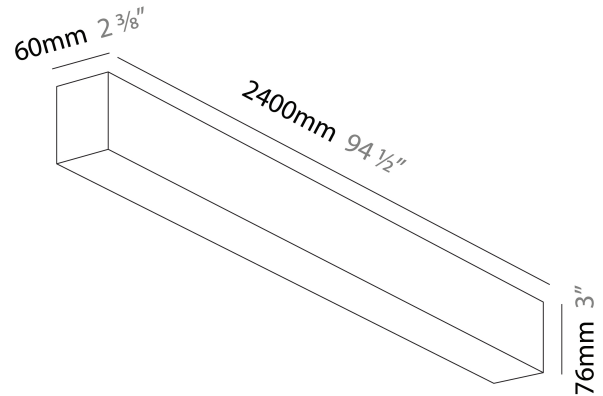

Slider Surface, L.2400mm/94 1/2", Direct, 52W LED, Tunable White (2700K-6500K), Max 7610lm, CRI90, IP40, Diffuser Options, Dimmable, No Through Wiring (Includes End Cap)

- To build a product code in our configurator select the specify button on the base model # product page
- To build a manual product code on this datasheet choose from the options listed below in blue font and add the suffix to the base model #

GENERAL

Series: Slider
 Partner: Prolicht
 Division: Architectural
 Installation: Surface
 Product Type: Linear Profiles
 Mounting Location: Ceiling
 Light Distribution: Direct

PHYSICAL

Shape: Rectangle
 Length (mm): 2400
 Length (in): 94 1/2
 Width (mm): 60
 Width (in): 2 3/8
 Height (mm): 76
 Height (in): 3
 Diffuser: [Opal](#) / [Microprism](#) / [Raster Black](#) / [Raster White](#) / [Batwing \(Glare Control\)](#)
 Fixture Finish: [SSR](#) / [BKV](#) / [CWI](#) / [CRY](#) / [HAB](#) / [UFT](#) / [ITA](#) / [RUA](#) / [FTG](#) / [MYG](#) / [LOD](#) / [PUS](#) / [FRO](#) / [FUP](#) / [KIA](#) / [POP](#) / [BLS](#) / [SPG](#) / [MEY](#) / [GOH](#) / [CHC](#) / [COM](#) / [ABZ](#) / [JAG](#) / [OBR](#) / [MOS](#) / [ROR](#)
 Fixture Material: Aluminum Die Cast

ELECTRICAL

Lamp Type: LED (Zhaga Standard)
 Input Wattage (W): 52

LED

Color Temperature (°K): 2700-6500 Tunable White
 Max. Delivered Lumen (lm): Max 7610
 CRI: >90 CRI

RATINGS AND CERTIFICATIONS

Certified By: CSA Certified to UL and CSA Standards
 IP rating: IP40