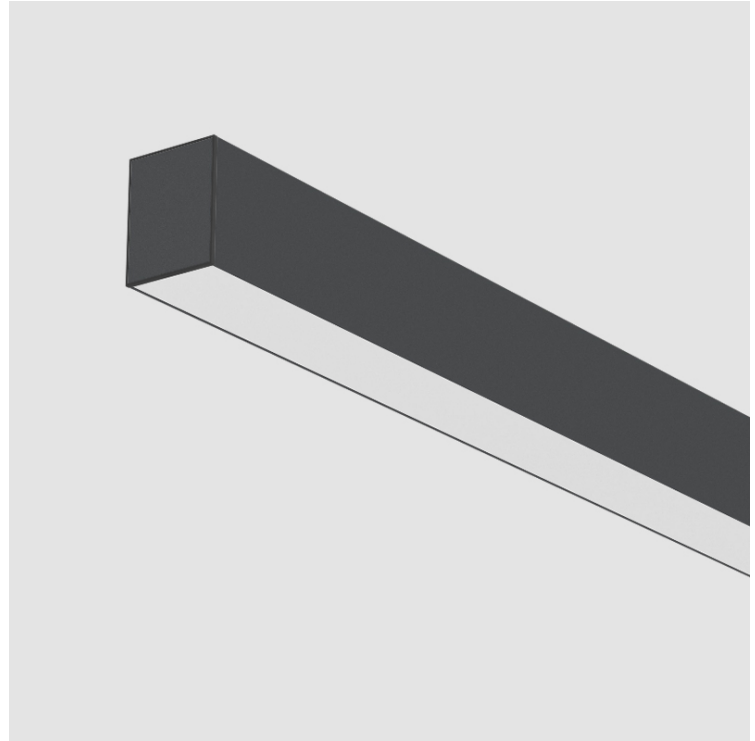

PROJECT	
TYPE	
SPECIFIER	
QUANTITY	
DATE	

SLIDER SURFACE

A3D264-

base number	LED Dimming	Finishes (Diamond)	Diffuser Options

DESCRIPTION

Slider Surface, L.2400mm/94 1/2", Direct, 52W LED, Tunable White (2700K-6500K), Max 7610lm, CRI90, IP40, Diffuser Options, Dimmable, No Through Wiring (Includes End Cap)

1. To build a product code in our configurator select the specify button on the base model # product page
2. To build a manual product code on this datasheet choose from the options listed below in blue font and add the suffix to the base model #

GENERAL

Series: Slider
Partner: Prolicht
Division: Architectural
Installation: Surface
Product Type: Linear Profiles
Mounting Location: Ceiling
Light Distribution: Direct

PHYSICAL

Shape: Rectangle
Length (mm): 2400
Length (in): 94 1/2
Width (mm): 60
Width (in): 2 3/8
Height (mm): 76
Height (in): 3
Diffuser: [Opal](#) / [Microprism](#) / [Raster Black](#) / [Raster White](#) / [Batwing (Glare Control)](#)
Fixture Finish: [SSR](#) / [BKV](#) / [CWI](#) / [CRY](#) / [HAB](#) / [UFT](#) / [ITA](#) / [RUA](#) / [FTG](#) / [MYG](#) / [LOD](#) / [PUS](#) / [FRO](#) / [FUP](#) / [KIA](#) / [POP](#) / [BLS](#) / [SPG](#) / [MEY](#) / [GOH](#) / [CHC](#) / [COM](#) / [ABZ](#) / [JAG](#) / [OBR](#) / [MOS](#) / [ROR](#)
Fixture Material: Aluminum Die Cast

ELECTRICAL

Lamp Type: LED (Zhaga Standard)
Input Wattage (W): 52

LED

Color Temperature (°K): 2700-6500 Tunable White
Max. Delivered Lumen (lm): Max 7610
CRI: >90 CRI

RATINGS AND CERTIFICATIONS

Certified By: CSA Certified to UL and CSA Standards
IP rating: IP40