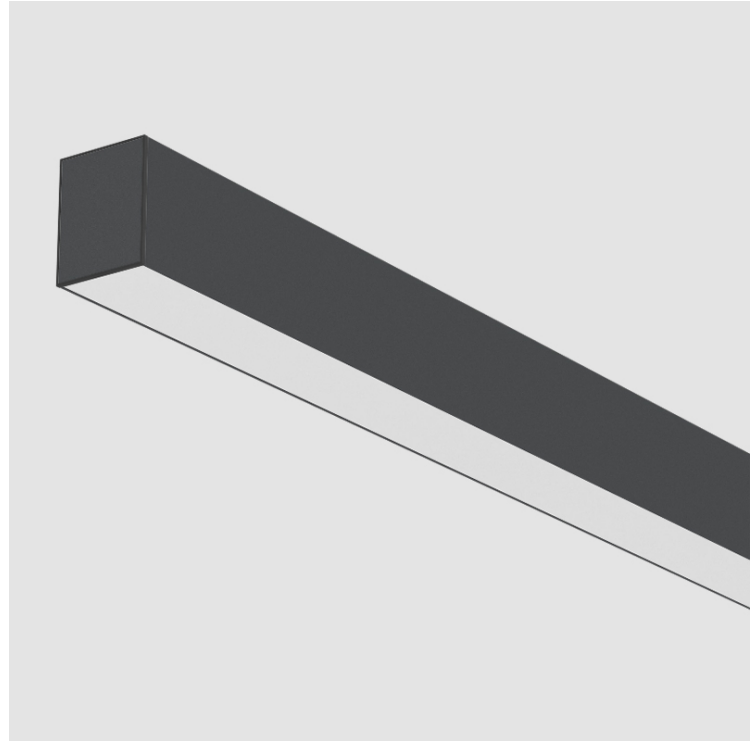

1. To build a product code in our configurator select the specify button on the base model # product page
2. To build a manual product code on this datasheet choose from the options listed below in blue font and add the suffix to the base model #

GENERAL
Series: Slider
Brand: Prolicht
Division: Architectural
Mounting Type: Surface
Mounting Location: Wall / Ceiling
Subcategory: Profile

PHYSICAL
Shape: Rectangle
Length (mm): 3000
Length (in): 118 3/8"
Width (mm): 60
Width (in): 2 3/8"
Height (mm): 76
Height (in): 3
Light Distribution: Direct
Diffuser: [Diffuser - Opal, Micro-prism, Raster Black, Raster White, Batwing](#)
Fixture Finish: [SSR / BKV / CWI / CRY / HAB / UFT / ITA / RUA / FTG / MYG / LOD / PUS / FRO / FUP / KIA / POP / BLS / SPG / MEY / GOH / GUM / CHC / COM / ABZ / JAG / OBR / MOS / ROR](#)
Fixture Material: Aluminum Die Cast

ELECTRICAL
Lamp Type: LED (Zhaga Standard)
Input Wattage (W): 65
Total Output Wattage (W): 58.1
Dimming: [Non-Dimmable](#)
Driver Included: Yes
Driver Location: Integrated
Driver Type: Constant Current - Universal
Driver Class: Class 2
Input Voltage (V): 120 - 277
Constant Current (MA): 300

LED
Color Temperature (°K): [2700 / 3000 / 3500 / 4000](#)
Max. Delivered Lumen (lm): Max 9512
CRI: >90 CRI
Lamp Life (hrs): 50000

RATINGS AND CERTIFICATIONS
Certified By: CSA Certified to UL and CSA Standards
IP rating: IP40