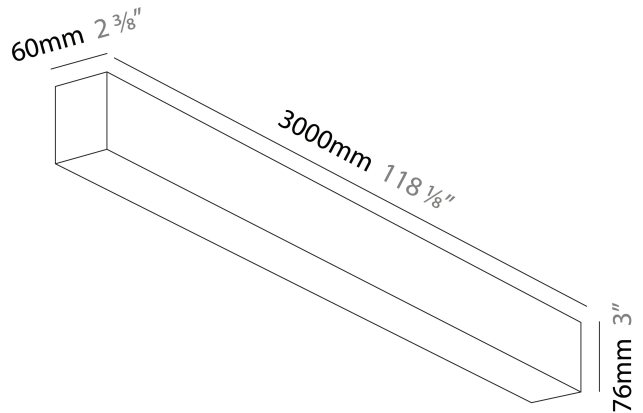

1. To build a product code in our configurator select the specify button on the base model # product page
2. To build a manual product code on this datasheet choose from the options listed below in blue font and add the suffix to the base model #

GENERAL
Series: Slider
Brand: Prolicht
Division: Architectural
Mounting Type: Surface
Mounting Location: Wall / Ceiling
Subcategory: Profile

PHYSICAL
Shape: Rectangle
Length (mm): 3000
Length (in): 118 3/8"
Width (mm): 60
Width (in): 2 3/8"
Height (mm): 76
Height (in): 3
Light Distribution: Direct
Diffuser: [Diffuser - Opal, Micro-prism, Raster Black, Raster White, Batwing](#)
Fixture Finish: [SSR / BKV / CWI / CRY / HAB / UFT / ITA / RUA / FTG / MYG / LOD / PUS / FRO / FUP / KIA / POP / BLS / SPG / MEY / GOH / GUM / CHC / COM / ABZ / JAG / OBR / MOS / ROR](#)
Fixture Material: Aluminum Die Cast

ELECTRICAL
Lamp Type: LED (Zhaga Standard)
Input Wattage (W): 65
Total Output Wattage (W): 58.1
Dimming: [Non-Dimmable](#)
Driver Included: Yes
Driver Location: Integrated
Driver Type: Constant Current - Universal
Driver Class: Class 2
Input Voltage (V): 120 - 277
Constant Current (MA): 300

LED
Color Temperature (°K): [2700 / 3000 / 3500 / 4000](#)
Max. Delivered Lumen (lm): Max 9512
CRI: >90 CRI
Lamp Life (hrs): 50000

RATINGS AND CERTIFICATIONS
Certified By: CSA Certified to UL and CSA Standards
IP rating: IP40