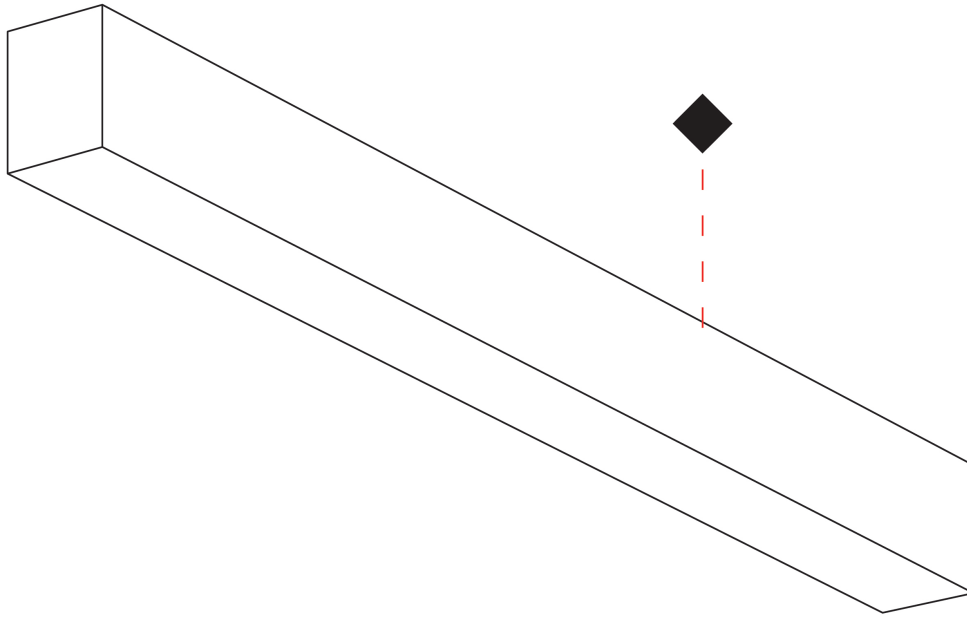

SLIDER SURFACE

A3D269-

PROJECT

TYPE

SPECIFIER

QUANTITY

DATE