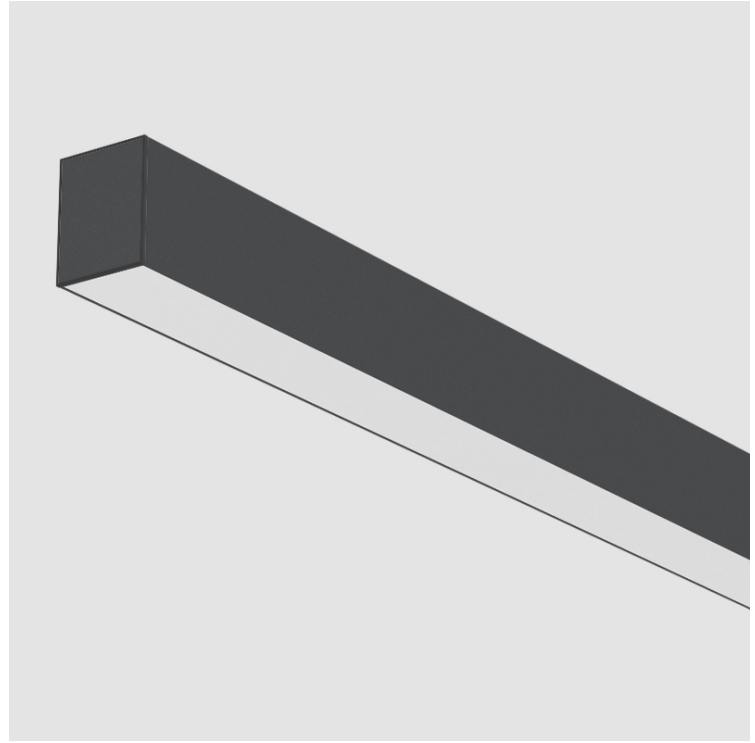

1. To build a product code in our configurator select the specify button on the base model # product page
2. To build a manual product code on this datasheet choose from the options listed below in blue font and add the suffix to the base model #

GENERAL

Series: Slider
Partner: Prolicht
Division: Architectural
Installation: Surface
Product Type: Linear Profiles
Mounting Location: Ceiling
Light Distribution: Direct

PHYSICAL

Shape: Rectangle
Length (mm): 3000
Length (in): 118 3/8
Width (mm): 60
Width (in): 2 3/8
Height (mm): 76
Height (in): 3
Diffuser: [Opal](#) / [Microprism](#) / [Raster Black](#) / [Raster White](#) / [Batwing (Glare Control)](#)
Fixture Finish: [SSR](#) / [BKV](#) / [CWI](#) / [CRY](#) / [HAB](#) / [UFT](#) / [ITA](#) / [RUA](#) / [FTG](#) / [MYG](#) / [LOD](#) / [PUS](#) / [FRO](#) / [FUP](#) / [KIA](#) / [POP](#) / [BLS](#) / [SPG](#) / [MEY](#) / [GOH](#) / [CHC](#) / [COM](#) / [ABZ](#) / [JAG](#) / [OBR](#) / [MOS](#) / [ROR](#)
Fixture Material: Aluminum Die Cast

ELECTRICAL

Lamp Type: LED (Zhaga Standard)
Input Wattage (W): 65
Dimming: [Tri-Mode (Non-Dimming and Phase Dimming (120Vac only) and 0-10V Dimming)](#)
Driver Included: No
Driver Location: Integrated
Driver Type: Constant Current - Universal
Driver Class: Class 2
Input Voltage (V): 120 - 277
Constant Current (MA): 1200

LED

Color Temperature (°K): 2700-6500 Tunable White
Max. Delivered Lumen (lm): Max 9512
CRI: >90 CRI
Lamp Life (hrs): 60000

RATINGS AND CERTIFICATIONS

Certified By: CSA Certified to UL and CSA Standards
IP rating: IP40