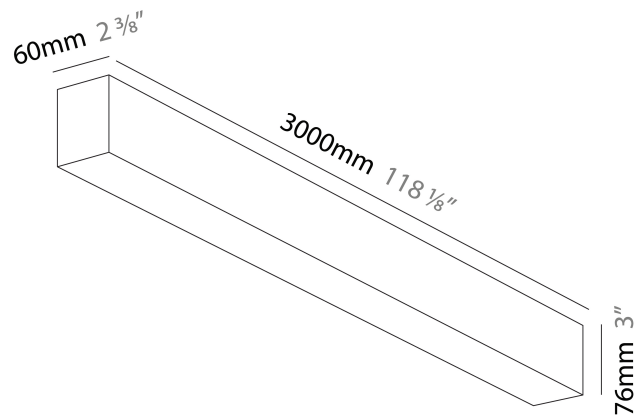

1. To build a product code in our configurator select the specify button on the base model # product page
2. To build a manual product code on this datasheet choose from the options listed below in blue font and add the suffix to the base model #

GENERAL

Series: Slider
Partner: Prolicht
Division: Architectural
Installation: Surface
Product Type: Linear Profiles
Mounting Location: Ceiling
Light Distribution: Direct

PHYSICAL

Shape: Rectangle
Length (mm): 3000
Length (in): 118 3/8
Width (mm): 60
Width (in): 2 3/8
Height (mm): 76
Height (in): 3
Diffuser: [Opal](#) / [Microprism](#) / [Raster Black](#) / [Raster White](#) / [Batwing (Glare Control)](#)
Fixture Finish: [SSR](#) / [BKV](#) / [CWI](#) / [CRY](#) / [HAB](#) / [UFT](#) / [ITA](#) / [RUA](#) / [FTG](#) / [MYG](#) / [LOD](#) / [PUS](#) / [FRO](#) / [FUP](#) / [KIA](#) / [POP](#) / [BLS](#) / [SPG](#) / [MEY](#) / [GOH](#) / [CHC](#) / [COM](#) / [ABZ](#) / [JAG](#) / [OBR](#) / [MOS](#) / [ROR](#)
Fixture Material: Aluminum Die Cast

ELECTRICAL

Lamp Type: LED (Zhaga Standard)
Input Wattage (W): 65
Dimming: [Tri-Mode (Non-Dimming and Phase Dimming (120Vac only) and 0-10V Dimming)](#)
Driver Included: No
Driver Location: Integrated
Driver Type: Constant Current - Universal
Driver Class: Class 2
Input Voltage (V): 120 - 277
Constant Current (MA): 1200

LED

Color Temperature (°K): 2700-6500 Tunable White
Max. Delivered Lumen (lm): Max 9512
CRI: >90 CRI
Lamp Life (hrs): 60000

RATINGS AND CERTIFICATIONS

Certified By: CSA Certified to UL and CSA Standards
IP rating: IP40